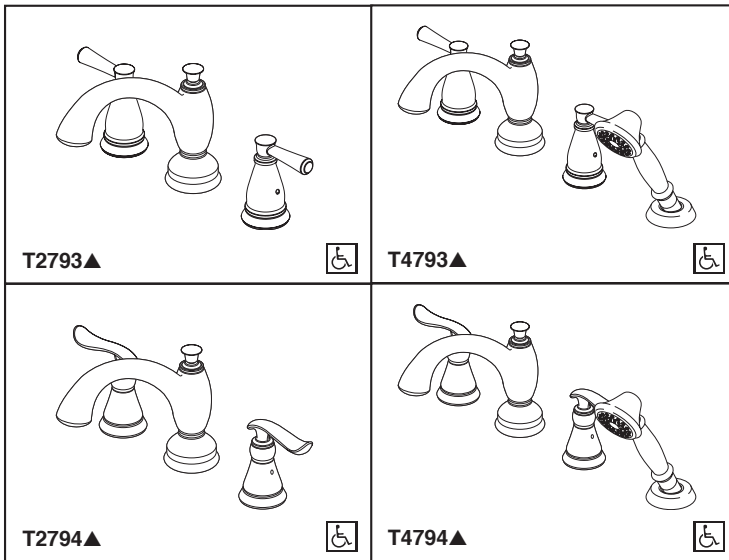

see what Delta can do™

ROMAN TUB/WHIRLPOOL FAUCET TRIM

- Linden™ Collection
- Three Hole Installation (T2793 & T2794 Series)
- Four Hole Installation (T4793 & T4794 Series)

STANDARD SPECIFICATIONS:

- Handshower flow rate 1.75 gpm @ 80 psi, 6.6 L/min @ 550 kPa
- Trim only for two handle Roman Tub faucet for concealed mounting
- Temperature and volume controlled with handles
- Rough-In kit must also be ordered to complete installation
  - -R4707 for four hole
  - -R2700 or R2707 for three hole
  - -RP23601 for three hole 10" fixed installationThere are separate specification sheets on each rough-in kit if more details are required
- Handshower includes double check valves for backflow prevention (T4793 & T4794)

WARRANTY

- Lifetime limited warranty on parts (other than electronic parts and batteries) and finishes: or, for commercial users, for 5 years from date of purchase.
- 5 year limited warranty on electronic parts (other than batteries); or, for commercial users, for 1 year from the date of purchase. No warranty is provided on batteries.

COMPLETE VALVE COMPLIES WITH:

- ASME A112.18.1 / CSA B125.1
- Indicates compliance to ICC/ANSI A117.1 - Valve control only
- EPA WaterSense® - Applies to handshower only - RP46680*

Submitted Model No.: _____

Specific Features: _____