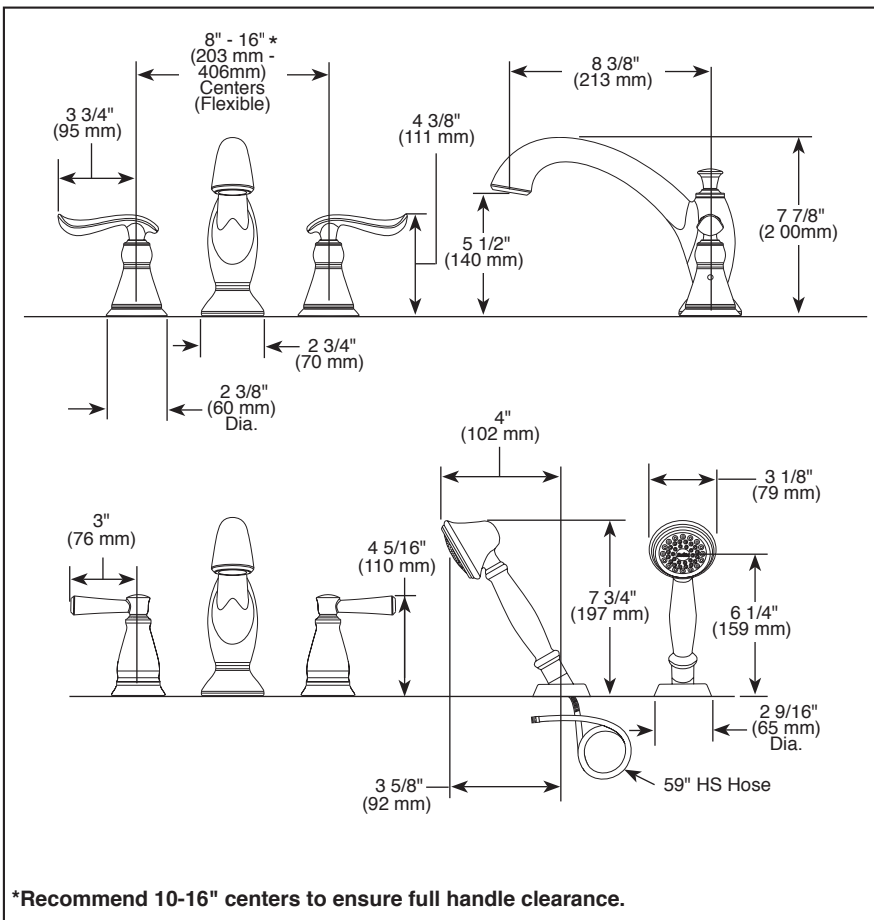

▲ Designate Proper Finish Suffix

Delta reserves the right (1) to make changes in specifications and materials, and (2) to change or discontinue models, both without notice or obligation. Dimensions are for reference only. See current full-line price book or www.deltafaucet.com for finish options and product availability.

DSP-B-T2794 Rev. E

Delta Faucet Company

55 E. 111th Street, Indianapolis, IN 46280
350 South Edgeware Road, St. Thomas, ON N5P 4L1
© 2017 Delta Faucet Company