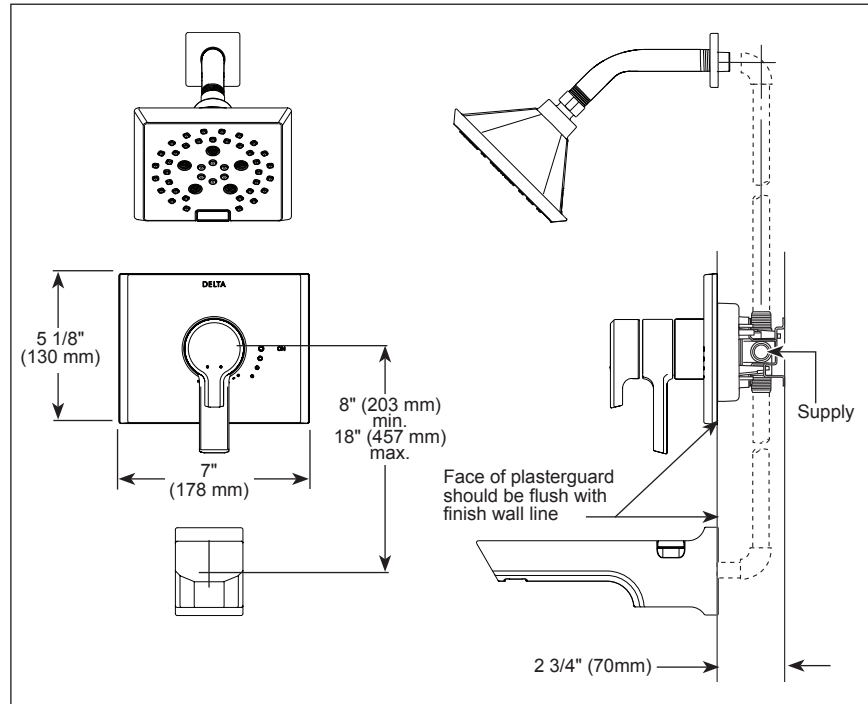

▲ Designate Proper Finish Suffix

52664 ▲ 1.75 GPM H₂O Showerhead

- Full Body Spray
- H₂Okinetic Spray
- Pause
- Full Spray w/Massage
- Massage Spray