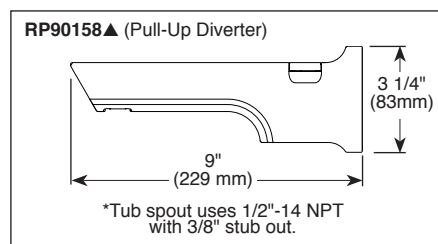

▲ Designate Proper Finish Suffix

52664 ▲ 1.75 GPM H₂O Showerhead

- Full Body Spray
- H₂Okinetic Spray
- Pause
- Full Spray w/Massage
- Massage Spray