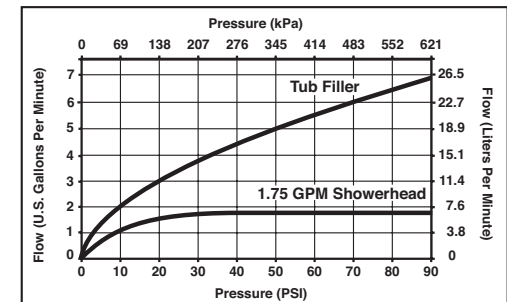

Delta Faucet Company
55 E 111th Street, Indianapolis, Indiana 46280
350 South Edgeware Road, St. Thomas, ON N5P 4L1
© 2017 Delta Faucet Company

Delta reserves the right (1) to make changes in specifications and materials, and (2) to change or discontinue models, both without notice or obligation. Dimensions are for reference only. See current full-line price book or www.deltafaucet.com for finish options and product availability.