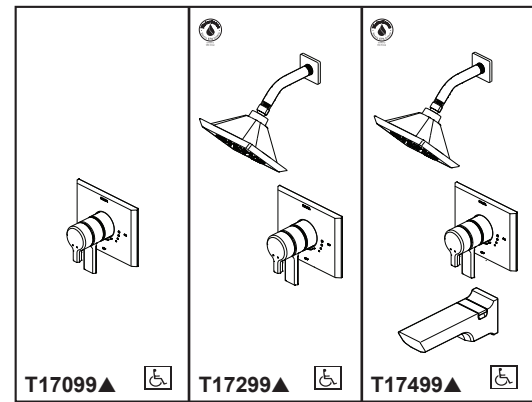

STANDARD SPECIFICATIONS:

- Maintains a balanced pressure of hot and cold water even when a valve is turned on or off elsewhere in the system.
- Max. 1.75 gpm @ 80 psi, 7.60 L/min @ 550 kPa.
- For use with MultiChoice® Universal rough valve body. (R10000 Series)
- Back-to-back installation capability.
- Solid brass forged body.
- Lever volume control handle; temperature adjustment dial.
- Field adjustable to limit handle rotation into hot water zone.
- Maximum dial rotation adjustable between 90° and 180°.
- All parts replaceable from the front of the valve.
- Red/blue pad print temperature indicators on temperature adjustment dial.
- Stem extension kit RP77992 can be ordered to allow for an additional 1 3/4" wall thickness. RP77992 ships with chrome escutcheon screws. For special finishes also order RP12630 escutcheon screws in desired finish.

WARRANTY

- Lifetime limited warranty on parts (other than electronic parts and batteries) and finishes: or, for commercial users, for 5 years from date of purchase.
- 5 year limited warranty on electronic parts (other than batteries); or, for commercial users, for 1 year from the date of purchase. No warranty is provided on batteries.

COMPLIES WITH:

- ASME A112.18.1 / CSA B125.1
- ASSE 1016
- Indicates compliance to ICC/ANSI A117.1 - Valve control only.
- EPA WaterSense®

Submitted Model No.: _____

Specific Features: _____