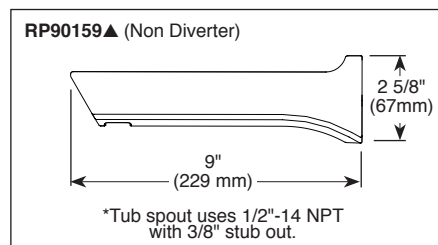

▲ Designate Proper Finish Suffix

52664 ▲ 1.75 GPM H₂O Showerhead

- Full Body Spray
- H₂Okinetic Spray
- Pause
- Full Spray w/Massage
- Massage Spray