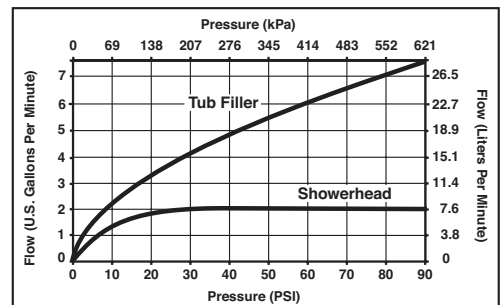

TUB AND SHOWER FAUCET TRIM

- Transitional Temp₂O™ Tub/Shower and Valve only
- Temperature display changes color as temperature changes
- Easy-turn 3-spray adjustable showerhead
- Touch-Clean® Nozzles
- Uses 3 AAA batteries (Included)
- Option for °F / °C
- Low battery indicator on LED screen

STANDARD SPECIFICATIONS:

- Monitor® 14 Series pressure balanced bath mixing valve trim.
- Maintains a balanced pressure of hot and cold water even when a valve is turned on or off elsewhere in the system.
- For use with MultiChoice® Universal rough valve body. (R10000 Series).
- Back-to-back installation capability.
- Solid brass forged body.
- Temperature only controlled with handle.
- Field adjustable to limit handle rotation into hot water zone.
- 120° maximum handle rotation.

WARRANTY

- Lifetime limited warranty on parts (other than electronic parts and batteries) and finishes; or, for commercial users, for 5 years from the date of purchase.
- 5 year limited warranty on electronic parts (other than batteries); or for commercial users, for 1 year from the date of purchase. No warranty is provided on batteries.

COMPLIES WITH

- ASME A112.18.1 / CSA B125.1
- Indicates compliance to ICC/ANSI A117.1 - Valve control only
- EPA WaterSense®

Submitted Model No.: _____

Specific Features: _____