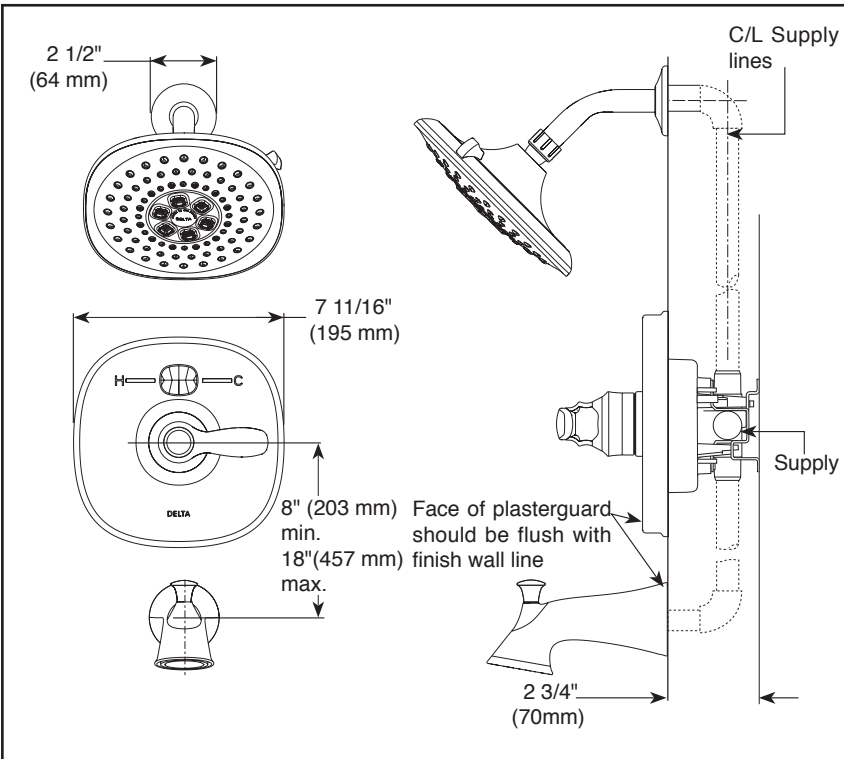

TUB AND SHOWER FAUCET TRIM

- Transitional Temp₂O™ Tub/Shower and Valve only
- Temperature display changes color as temperature changes
- Easy-turn 3-spray adjustable showerhead
- Touch-Clean® Nozzles
- Uses 3 AAA batteries (Included)
- Option for °F / °C
- Low battery indicator on LED screen

STANDARD SPECIFICATIONS:

- Monitor® 14 Series pressure balanced bath mixing valve trim.
- Maintains a balanced pressure of hot and cold water even when a valve is turned on or off elsewhere in the system.
- For use with MultiChoice® Universal rough valve body. (R10000 Series).
- Back-to-back installation capability.
- Solid brass forged body.
- Temperature only controlled with handle.
- Field adjustable to limit handle rotation into hot water zone.
- 120° maximum handle rotation.

COMPLIES WITH

- ASME A112.18.1 / CSA B125.1
- Indicates compliance to ICC/ANSI A117.1 - Valve control only
- EPA WaterSense®

Submitted Model No.: _____

Specific Features: _____

52686 ▲ (Showerhead)

3 3/8" (85 mm)

7 3/4" (196 mm)

- H₂Okinetic™ Spray
- Full Body Spray
- Pause

RP51303 ▲ (Pull-Up Diverter)

2 3/4" (70 mm)

6 11/16" (170 mm)

▲ Designate proper finish suffix

Delta reserves the right (1) to make changes in specifications and materials, and (2) to change or discontinue models, both without notice or obligation. Dimensions are for reference only. See current full-line price book or www.deltafaucet.com for finish options and product availability.