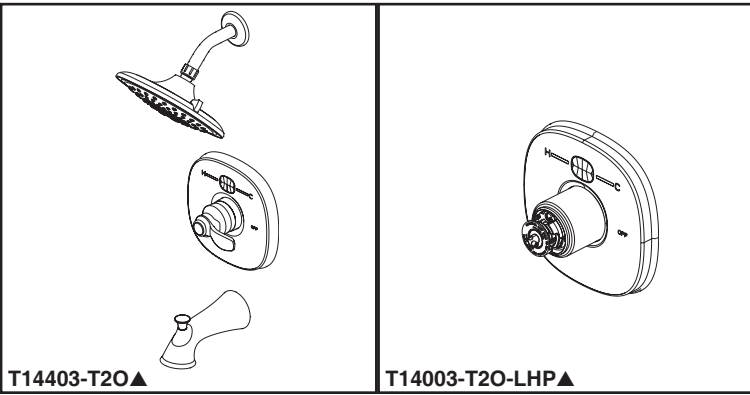

TUB AND SHOWER FAUCET TRIM

- Transitional Temp₂O™ Tub/Shower and Valve only
- Temperature display changes color as temperature changes
- Easy-turn 3-spray adjustable showerhead
- Touch-Clean® Nozzles
- Uses 3 AAA batteries (Included)
- Option for °F / °C
- Low battery indicator on LED screen

STANDARD SPECIFICATIONS:

- Monitor® 14 Series pressure balanced bath mixing valve trim.
- Maintains a balanced pressure of hot and cold water even when a valve is turned on or off elsewhere in the system.
- For use with MultiChoice® Universal rough valve body. (R10000 Series).
- Back-to-back installation capability.
- Solid brass forged body.
- Temperature only controlled with handle.
- Field adjustable to limit handle rotation into hot water zone.
- 120° maximum handle rotation.

COMPLIES WITH

- ASME A112.18.1 / CSA B125.1
- Indicates compliance to ICC/ANSI A117.1 - Valve control only
- EPA WaterSense®

Submitted Model No.: _____

Specific Features: _____

52686 ▲ (Showerhead)

3 3/8" (85 mm)

7 3/4" (196 mm)

- H₂Okinetic™ Spray
- Full Body Spray
- Pause

RP51303 ▲ (Pull-Up Diverter)

2 3/4" (70 mm)

6 11/16" (170 mm)

▲ Designate proper finish suffix

Delta reserves the right (1) to make changes in specifications and materials, and (2) to change or discontinue models, both without notice or obligation. Dimensions are for reference only. See current full-line price book or www.deltafaucet.com for finish options and product availability.