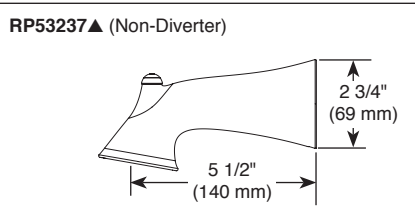

WARRANTY

- Parts and Finish - Lifetime limited warranty; or for commercial purchasers, 10 years for multi-family residential (apartments and condominiums) and 5 years for all other commercial uses, in each case from the date of purchase.
- Electronic Parts and Batteries (if applicable) - 5 years from the date of purchase; or for commercial purchasers, 1 year from the date of purchase. No warranty is provided on batteries.

COMPLIES WITH:

- ASME A112.18.1 / CSA B125.1
- ASSE 1016
- Indicates compliance to ICC/ANSI A117.1 - Valve control only
- EPA WaterSense®

Delta reserves the right (1) to make changes in specifications and materials, and (2) to change or discontinue models, both without notice or obligation. Dimensions are for reference only. See current full-line price book or www.deltafaucet.com for finish options and product availability.

Delta Faucet Company

55 E 111th Street, Indianapolis, Indiana 46280
350 South Edgeview Road, St. Thomas, ON N5P 4L1
© 2018 Delta Faucet Company