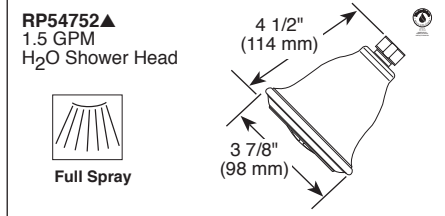

WARRANTY

- Parts and Finish - Lifetime limited warranty; or for commercial purchasers, 10 years for multi-family residential (apartments and condominiums) and 5 years for all other commercial uses, in each case from the date of purchase.
- Electronic Parts and Batteries (if applicable) - 5 years from the date of purchase; or for commercial purchasers, 1 year from the date of purchase. No warranty is provided on batteries.

COMPLIES WITH:

- ASME A112.18.1 / CSA B125.1
- ASSE 1016
- Indicates compliance to ICC/ANSI A117.1 - Valve control only
- EPA WaterSense®

Delta reserves the right (1) to make changes in specifications and materials, and (2) to change or discontinue models, both without notice or obligation. Dimensions are for reference only. See current full-line price book or www.deltafaucet.com for finish options and product availability.

Delta Faucet Company

55 E 111th Street, Indianapolis, Indiana 46280
350 South Edgeview Road, St. Thomas, ON N5P 4L1
© 2018 Delta Faucet Company