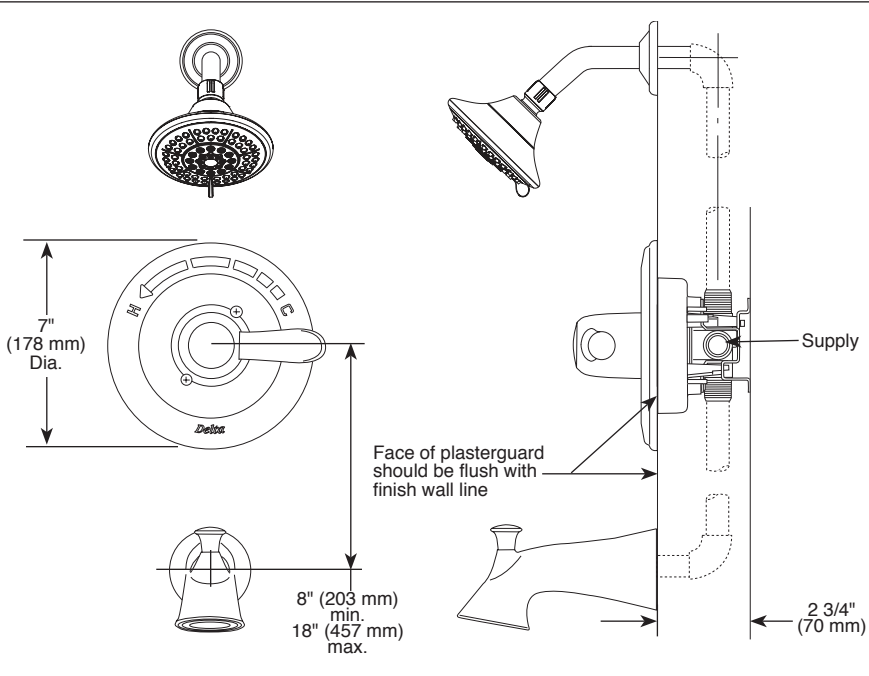

▲ Designate Proper Finish Suffix