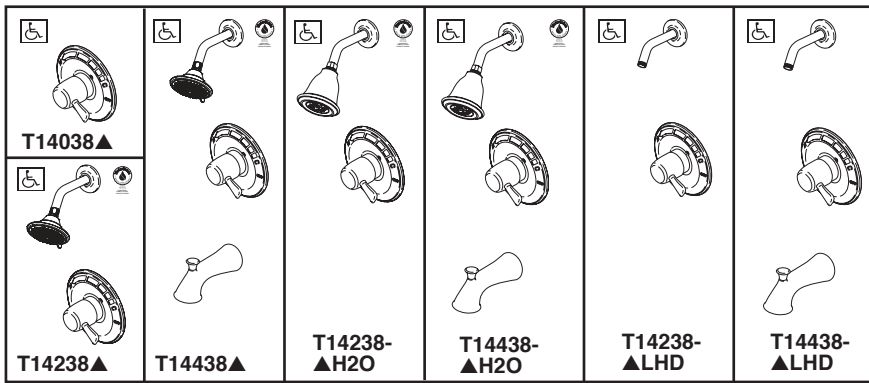

see what Delta can do™

TUB AND SHOWER FAUCET TRIM

- Lahara® Bath Collection
- Valve Only (T14038)
- Shower Only (T14238 & T14238-H2O)
- Tub/Shower (T14438 & T14438-H2O)

FEATURES:

- Monitor® 14 Series pressure balanced single handle mixing valve trim
- "-H2O" models include H₂O Kinetic® Technology shower head

STANDARD SPECIFICATIONS:

- Maintains a balanced pressure of hot and cold water even when a valve is turned on or off elsewhere in the system
- For use with MultiChoice® Universal rough valve body (R10000 Series)
- Back-to-back installation capability
- Solid brass forged body
- Temperature only controlled with handle
- Field adjustable to limit handle rotation into hot water zone
- 120° maximum handle rotation.
- All parts replaceable from the front of the valve
- 1.75 gpm max @ 80 psi, 1.5 gpm @ 80 psi for product marked -H2O
- Tub port maximum flow rate 6.0 gpm @ 60 psi with R10000-UNBX
- Shower arm overall horizontal length = 5 1/2" (138 mm), including threaded ends
- "-LHD" models have pad printed red/blue temperature indication less shower head
- Stem extension kit RP77991 can be ordered to allow for an additional 1 3/4" wall thickness. RP77991 ships with chrome escutcheon screws. For special finishes also order RP12630 escutcheon screws in desired finish.

COMPLIES WITH:

- ASME A112.18.1 / CSA B125.1
- ASSE 1016
- Indicates compliance to ICC/ANSI A117.1 - Valve control only
- EPA WaterSense®

Delta reserves the right (1) to make changes in specifications and materials, and (2) to change or discontinue models, both without notice or obligation. Dimensions are for reference only. See current full-line price book or www.deltafaucet.com for finish options and product availability.