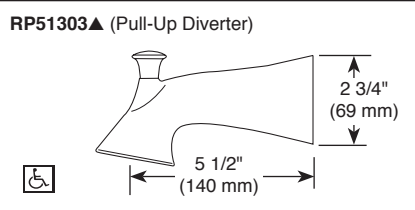

WARRANTY

- Parts and Finish - Lifetime limited warranty; or for commercial purchasers, 10 years for multi-family residential (apartments and condominiums) and 5 years for all other commercial uses, in each case from the date of purchase.
- Electronic Parts and Batteries (if applicable) - 5 years from the date of purchase; or for commercial purchasers, 1 year from the date of purchase. No warranty is provided on batteries.

COMPLIES WITH:

- ASME A112.18.1 / CSA B125.1
- ASSE 1016
- Indicates compliance to ICC/ANSI A117.1 - Valve control only
- EPA WaterSense®

Delta reserves the right (1) to make changes in specifications and materials, and (2) to change or discontinue models, both without notice or obligation. Dimensions are for reference only. See current full-line price book or www.deltafaucet.com for finish options and product availability.

Delta Faucet Company

55 E 111th Street, Indianapolis, Indiana 46280
350 South Edgeview Road, St. Thomas, ON N5P 4L1
© 2018 Delta Faucet Company