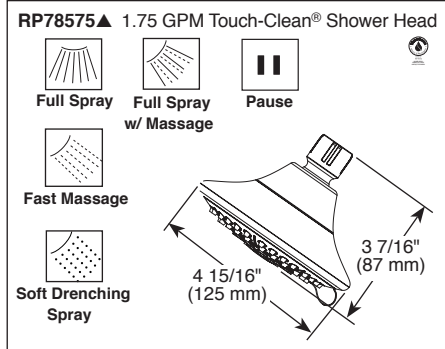

WARRANTY

- Parts and Finish - Lifetime limited warranty; or for commercial purchasers, 10 years for multi-family residential (apartments and condominiums) and 5 years for all other commercial uses, in each case from the date of purchase.
- Electronic Parts and Batteries (if applicable) - 5 years from the date of purchase; or for commercial purchasers, 1 year from the date of purchase. No warranty is provided on batteries.

COMPLIES WITH:

- ASME A112.18.1 / CSA B125.1
- ASSE 1016
- Indicates compliance to ICC/ANSI A117.1 - Valve control only
- EPA WaterSense®

Delta reserves the right (1) to make changes in specifications and materials, and (2) to change or discontinue models, both without notice or obligation. Dimensions are for reference only. See current full-line price book or www.deltafaucet.com for finish options and product availability.

Delta Faucet Company

55 E 111th Street, Indianapolis, Indiana 46280
350 South Edgeview Road, St. Thomas, ON N5P 4L1
© 2018 Delta Faucet Company