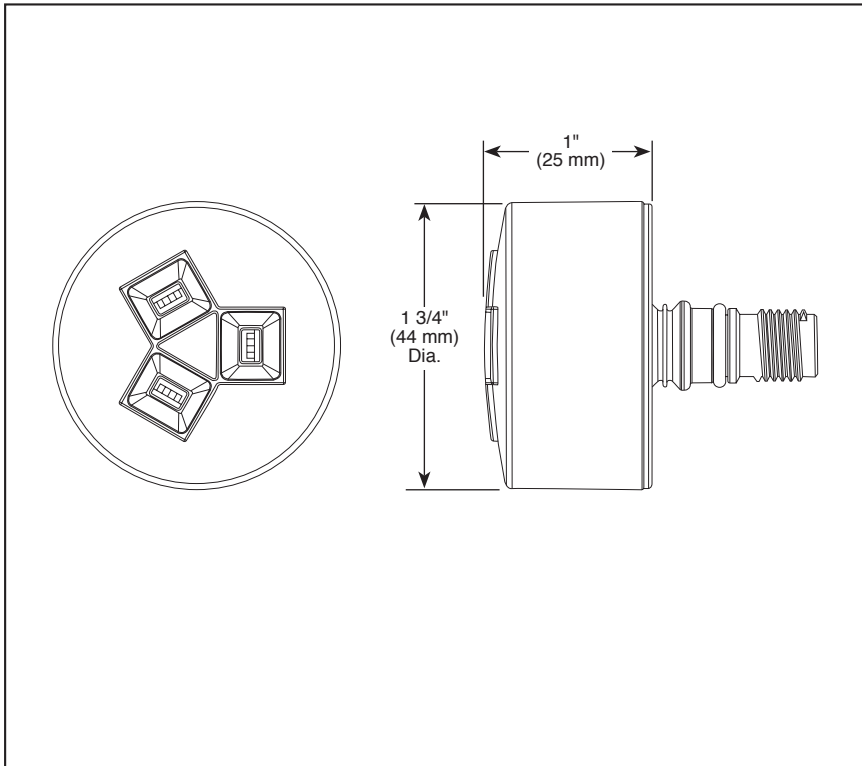

▲ Designate proper finish suffix

HYDRACHOICE™ INVIGORATING SPRAY HEAD WITH H₂OKINETIC® TECHNOLOGY

STANDARD SPECIFICATIONS

- Must order rough (R50200) and trim (T50010▲ or T50210▲) separately.
- Spray head automatically extends 1 11/32" out of the wall when water is turned on.
- Spray heads are interchangeable by user.
- Spray heads adjust up to 50° in any direction once extended.
- Features H₂Okinetic® Technology.

WARRANTY

- Lifetime limited warranty on parts (other than electronic parts and batteries) and finishes; or, for commercial users, for 5 years from date of purchase.
- 5 year limited warranty on electronic parts (other than batteries); or, for commercial users, for 1 year from the date of purchase. No warranty is provided on batteries.

COMPLIES WITH:

- ASME A112.18.1 / CSA B125.1

Delta reserves the right (1) to make changes in specifications and materials, and (2) to change or discontinue models, both without notice or obligation. Dimensions are for reference only. See current full-line price book or www.deltafaucet.com for finish options and product availability.

BSP-B-SH5002 Rev. A

55 E. 111th Street, Indianapolis, Indiana 46280
350 South Edgeware Road, St. Thomas, ON N5P 4L1
© 2014 Masco Corporation of Indiana