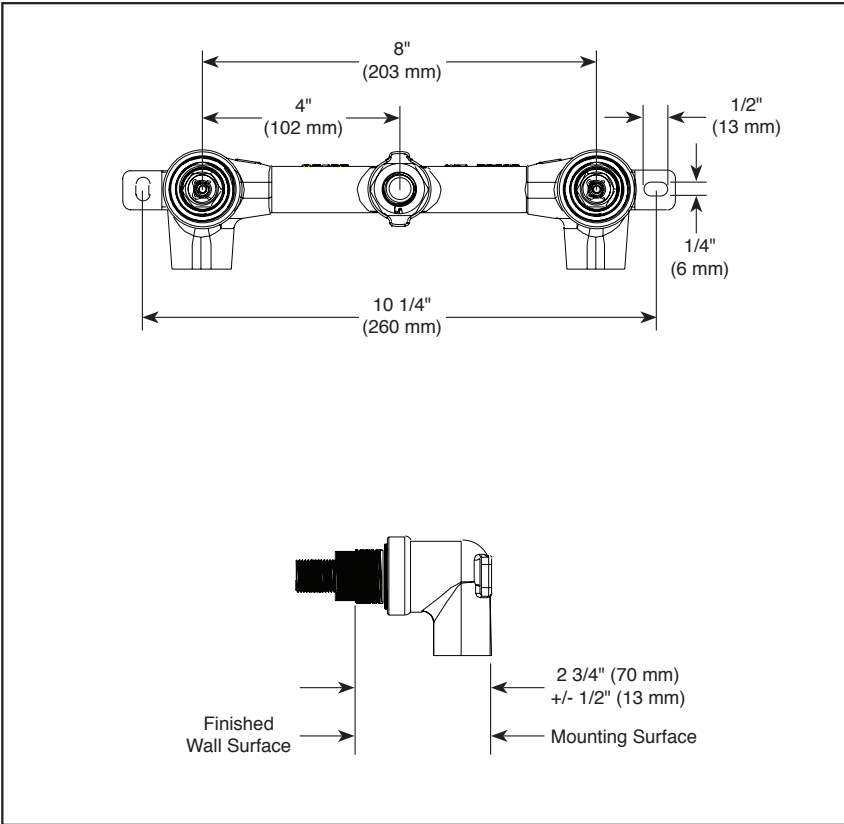

Submitted Model No.: _____

Specific Features: _____

see what Delta can do™

TWO HANDLE WALL MOUNT ROUGH

■ 1/2" NPT Rough-In

STANDARD SPECIFICATIONS

- For use with two handle Delta® wall mount lavatory or tub filler trim
- Lead free brass body
- Must order trim separately
- Product ships with valves and plastersguards

COMPLIES WITH

- ASME A112.18.1 / CSA B125.1

Delta reserves the right (1) to make changes in specifications and materials, and (2) to change or discontinue models, both without notice or obligation. Dimensions are for reference only. See current full-line price book or www.deltafaucet.com for finish options and product availability.