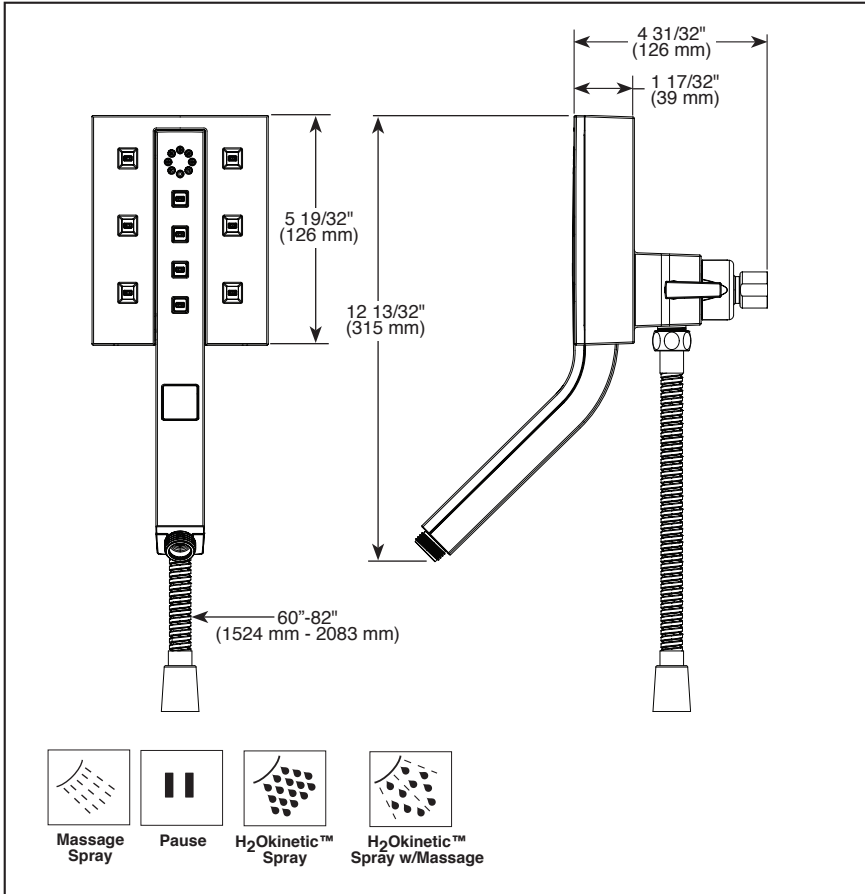

Submitted Model No.: _____

Specific Features: _____

▲ Designate proper finish suffix

see what Delta can do™

IN2ITION®

- 2-In-1 Shower
- 4 Spray Settings
- Push Button Selection
- Certified Dual Check Valves

FEATURES:

- H₂Okinetic™ Technology Shower
- MagnaTite® Docking

STANDARD SPECIFICATIONS:

- Maximum 1.75 gpm at 80 psi, 6.6 L/min @ 550 kPa
- Integrated handshower docks securely into showerhead when not in use
- 3-way diverter for extra spray options
- Fixed showerhead and handshower all in one
- Change spray modes with push button
- 60"-82" (1524 mm - 2083 mm) stretchable metal hose
- 4 spray settings - not a positive shut-off