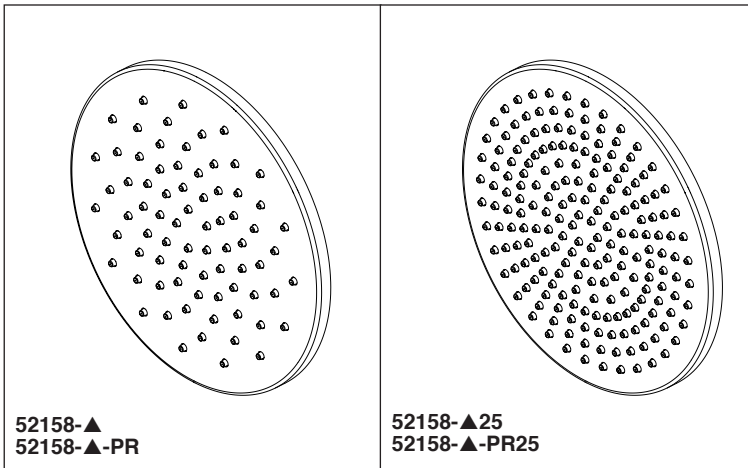

see what Delta can do™

RAINCAN SHOWER HEAD

■ Single-Setting Raincan Shower Head

FEATURES:

- Touch-Clean® Nozzles
- Lumicoat™ Finish (-PR models only)
- Lumicoat™ Finishes easily wipe clean without cleaners and chemicals on the products most commonly touched areas

STANDARD SPECIFICATIONS:

- Max flow rate 1.75 gpm @ 80 psi, 6.6 L/min @ 550 kPa (52158▲)
- Max flow rate 2.5 gpm @ 80 psi, 9.5 L/min @ 550 kPa (52158▲-25)
- Metal ball connector for durability
- Ball connector swivel angle is 36° (18° per side)
- Standard 1/2"-14 NPT pipe fitting

COMPLIES WITH:

- ASME A112.18.1 / CSA B125.1
- EPA WaterSense® - Applies to 52158-▲ and 52158-▲-PR only

Submitted Model No.: _____

Specific Features: _____

▲ Designate proper finish suffix

Delta reserves the right (1) to make changes in specifications and materials, and (2) to change or discontinue models, both without notice or obligation. Dimensions are for reference only. See current full-line price book or www.deltafaucet.com for finish options and product availability.