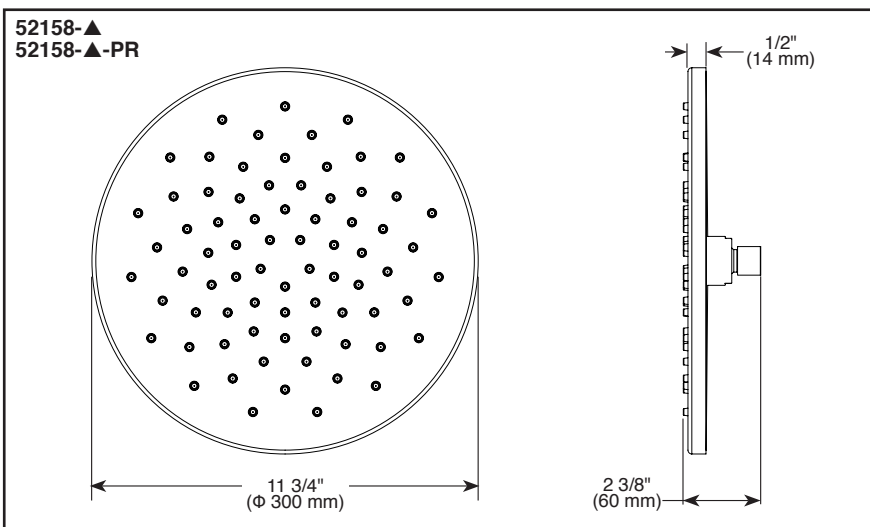

STANDARD SPECIFICATIONS:

- Max flow rate 1.75 gpm @ 80 psi, 6.6 L/min @ 550 kPa (52158▲)
- Max flow rate 2.5 gpm @ 80 psi, 9.5 L/min @ 550 kPa (52158▲-25)
- Metal ball connector for durability
- Ball connector swivel angle is 36° (18° per side)
- Standard 1/2"-14 NPT pipe fitting

COMPLIES WITH:

- ASME A112.18.1 / CSA B125.1
- EPA WaterSense® - Applies to 52158-▲ and 52158-▲-PR only

Submitted Model No.: _____

Specific Features: _____

▲ Designate proper finish suffix

Delta reserves the right (1) to make changes in specifications and materials, and (2) to change or discontinue models, both without notice or obligation. Dimensions are for reference only. See current full-line price book or www.deltafaucet.com for finish options and product availability.