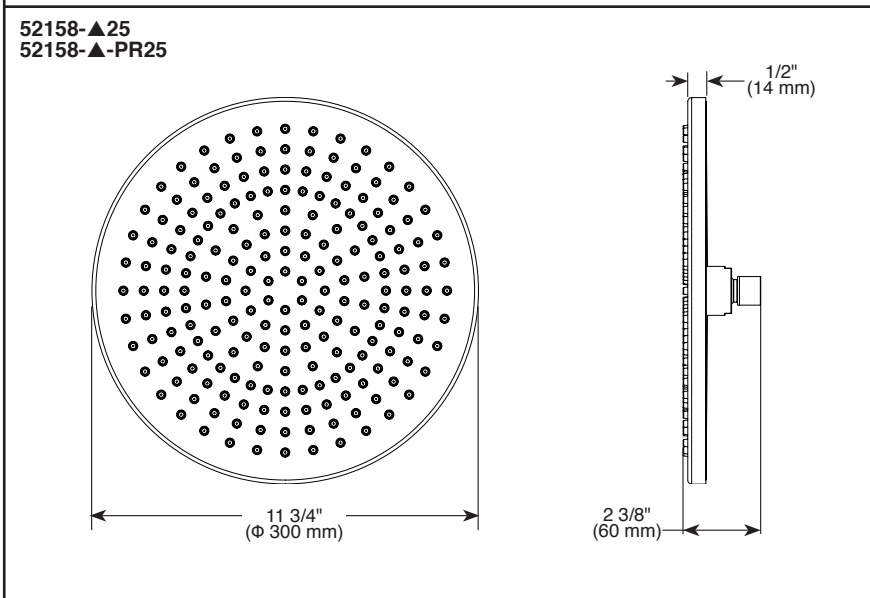

STANDARD SPECIFICATIONS:

- Max flow rate 1.75 gpm @ 80 psi, 6.6 L/min @ 550 kPa (52158▲)
- Max flow rate 2.5 gpm @ 80 psi, 9.5 L/min @ 550 kPa (52158▲-25)
- Metal ball connector for durability
- Ball connector swivel angle is 36° (18° per side)
- Standard 1/2"-14 NPT pipe fitting

COMPLIES WITH:

- ASME A112.18.1 / CSA B125.1
- EPA WaterSense® - Applies to 52158-▲ and 52158-▲-PR only

Submitted Model No.: _____

Specific Features: _____

▲ Designate proper finish suffix

Delta reserves the right (1) to make changes in specifications and materials, and (2) to change or discontinue models, both without notice or obligation. Dimensions are for reference only. See current full-line price book or www.deltafaucet.com for finish options and product availability.