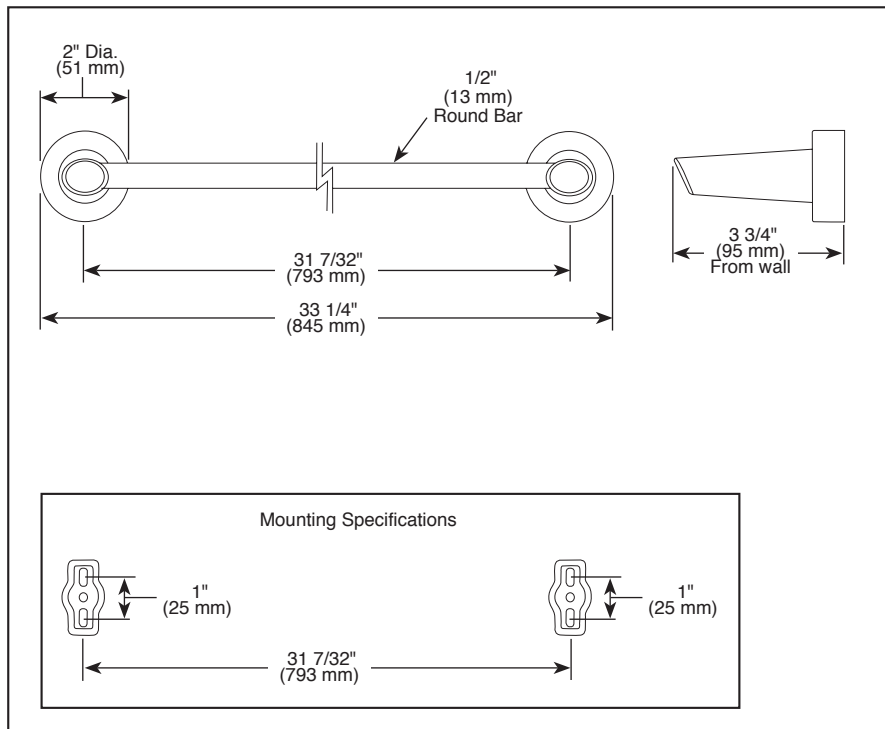

ACCESSORIES

- Compel™ Bath Collection
- 30" Towel Bar

Submitted Model No.: _____

Specific Features: _____

▲ Designate proper finish suffix

STANDARD SPECIFICATIONS:

- Wood blocking is preferable behind all wall surfaces. If wood blocking is not available, the following fasteners are suggested: Tile/Masonry-Plastic or lead Anchors Plaster/drywall-Toggle bolts.
- Mounting hardware and mounting template included with product.