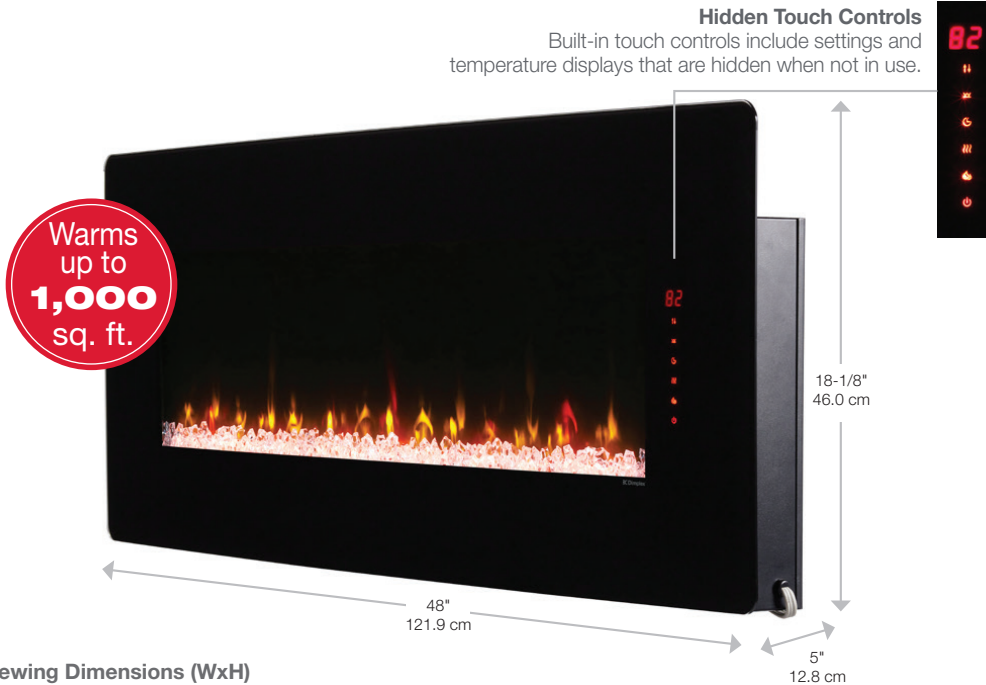

Winslow Series

48" Curved Wall-mounted Linear Electric Fireplace SWM4820

Clean and smooth finished look with an elegant curved glass.

The Winslow wall-mount fireplaces are the perfect solution for any space. Easily mount it to the wall or sit it on a table with the included table stand. With heat venting at the bottom of the fireplace, you can have peace of mind that your electronics are safe above. Use the interchangeable media bed options to change the look and feel of your space whenever you want. The Winslow Series provides that clean and smooth finished look with the curved glass.

Winslow Series

48" Curved Wall-mounted Linear Electric Fireplace

SWM4820

Viewing Dimensions (WxH)

36-3/8" x 8-3/4"
92.4 cm x 22.0 cm

3 backlight color options

Included stand allows for tabletop installation