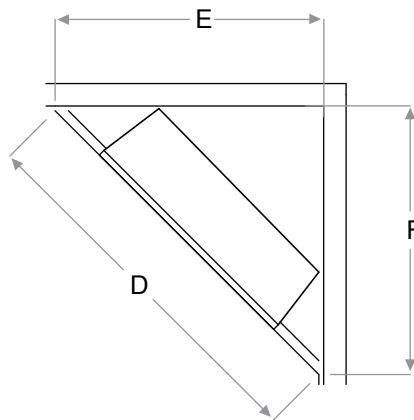

RBFGLOSS42 - 42" Tempered Front Glass
Dimensions:
41-1/8" W x 26-5/8" H x 3/8" D
(104.5 cm x 67.5 cm x 1.1 cm)

RBFDOOR42 - 42" Functional Doors
with Tempered Glass
Dimensions:
45-7/8" W x 31-3/4" H x 1-1/4" D
(116.5cm x 80.8cm x 3.7cm)

RBFPLUG

RBFL42BR - Birch Log Set
Dimensions:
26-1/2" W x 11-1/8" H x 11" D
(67.2 cm x 28.1 cm x 27.9 cm)

RBFL42FC - Fresh Cut Log Set
Dimensions:
26-1/2" W x 11-1/8" H x 11" D
(67.2 cm x 28.1 cm x 27.9 cm)

Framing Dimensions:

NOTE: The materials used for the finished surround must be cut to precise dimensions as the 1/2" (1.3 cm) self trimming flange is only to create a finished appearance.

RBF42

A	B	C	D	E	F
12-1/2" (31.8 cm)	42-5/8" (108.3 cm)	30-5/8" (77.8 cm)	66-1/2" (168.9 cm)	47" (119.4 cm)	47" (119.4 cm)