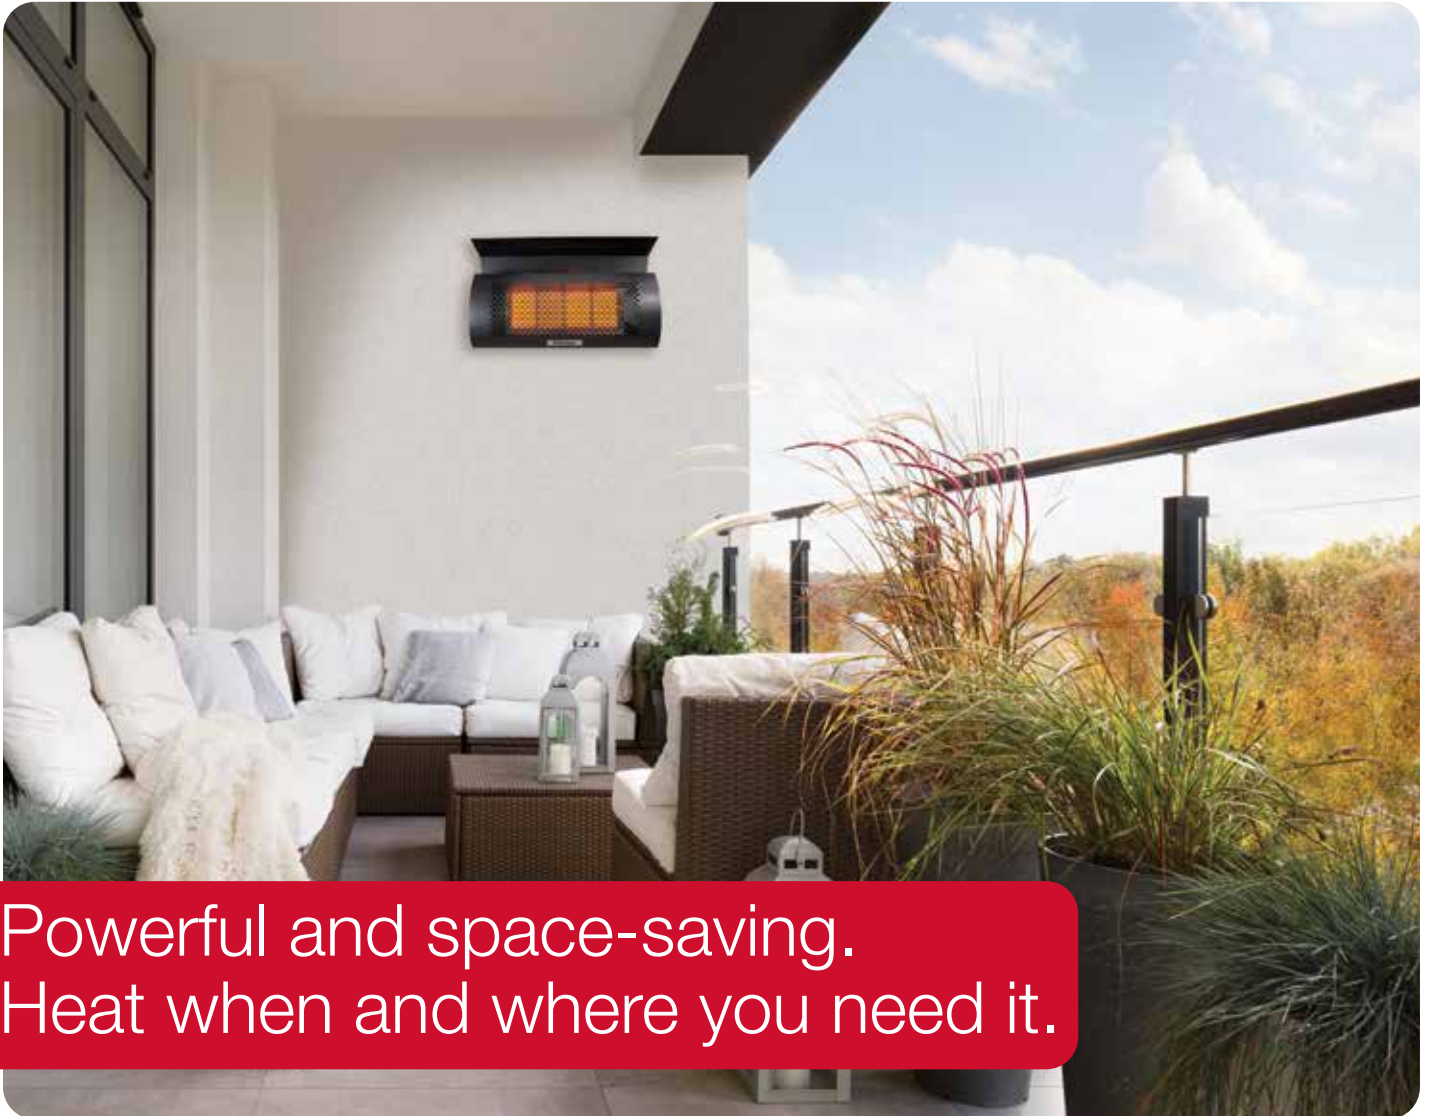

Outdoor Infrared

Wall-mounted Natural Gas Heater

DGR Series

Powerful and space-saving.
Heat when and where you need it.

Sleek and powerful, our Outdoor Infrared Heaters can enhance any patio space instantly to give you heat on demand. The stylish black DGR model is a luxury upgrade in outdoor spaces with a natural gas line installation and permanent wall mount. Made of durable stainless steel and equipped with a high-performance ceramic burner that can deliver up to 31,500 BTUs per hour. Extend your living space into your backyard all year round.