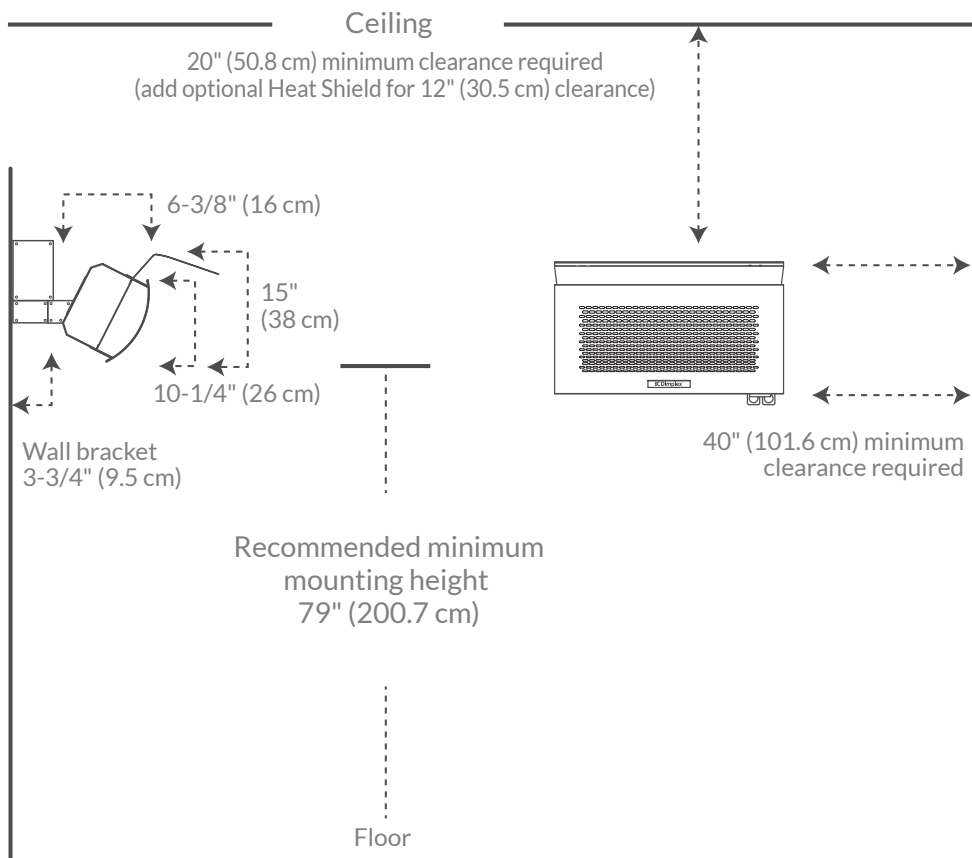

Outdoor Infrared Wall-mounted Natural Gas Heater

DGR Series

Clearances