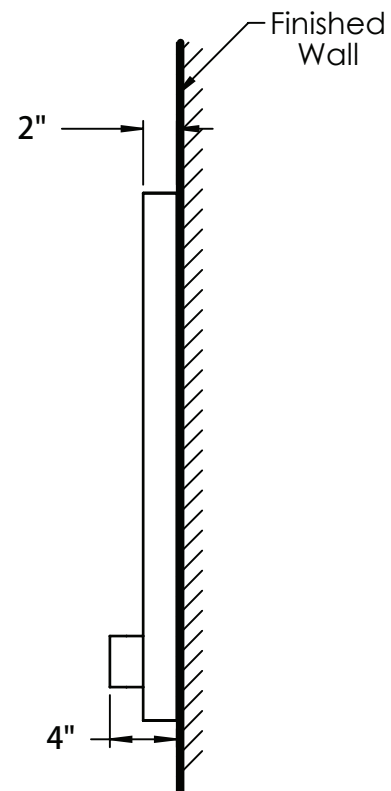

PRODUCT DESCRIPTION

9745 Series 22" Wall Mirror

- Available in Espresso (ESP) or Cherry (CW) Finish
- Integrated Storage Shelf

PRODUCT MEASUREMENTS

- Width: 22"
- Depth: 4"
- Height: 31"

RECOMMENDED ACCESSORIES

- 5645 Vanity

ROUGHING-IN DIMENSIONS

Please Note: All drawings contain the necessary measurements which are subject to standard industry tolerances. They are stated in inches and are non-binding. Exact measurements, in particular for customized installation scenarios, can only be taken from the finished product.

FRONT VIEW

SIDE VIEW