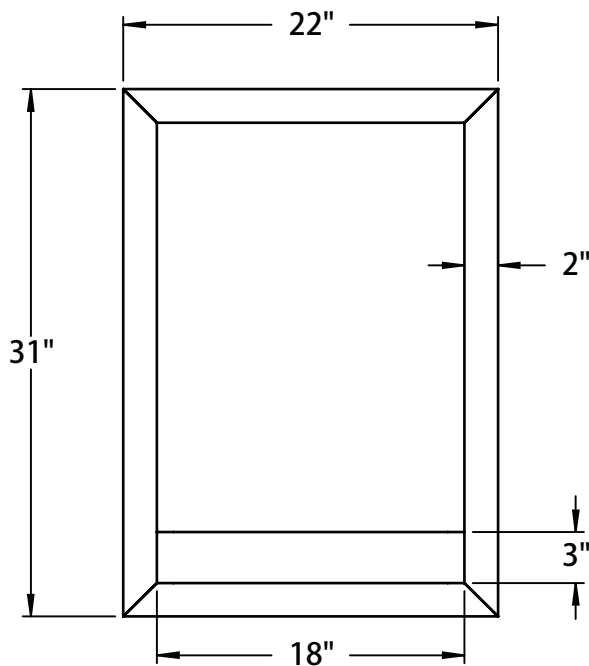

PRODUCT DESCRIPTION

9745 Series 22" Wall Mirror

- Available in Espresso (ESP) or Cherry (CW) Finish
- Integrated Storage Shelf

PRODUCT MEASUREMENTS

- Width: 22"
- Depth: 4"
- Height: 31"

RECOMMENDED ACCESSORIES

- 5645 Vanity

ROUGHING-IN DIMENSIONS

Please Note: All drawings contain the necessary measurements which are subject to standard industry tolerances. They are stated in inches and are non-binding. Exact measurements, in particular for customized installation scenarios, can only be taken from the finished product.

FRONT VIEW

SIDE VIEW