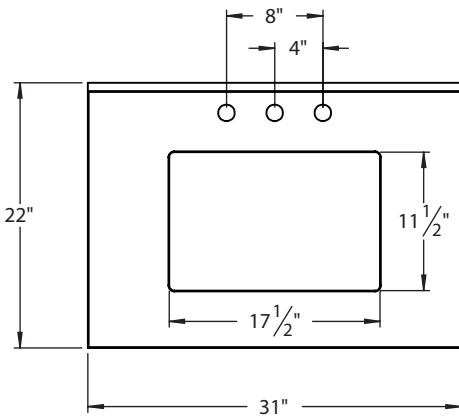

DECOLAV®

SPEC SHEET
1681 SERIES

PRODUCT DESCRIPTION

1681 Series 37" Stone Top

- Available in Black Terrazzo (TZB) or White Terrazzo (TZW)
- Includes 3" Backsplash
- 8" Widespread Faucet Drilling
- Undermount Lavatory Sold Separately

PRODUCT MEASUREMENTS

- Width: 31"
- Depth: 22"
- Thickness: .75"

REQUIRED ACCESSORIES

- 5264 Vanity Base

RECOMMENDED ACCESSORIES

- 5264 Vanity Base
- DECOLAV® 1402 or 1409 Undermount Lavatory
- DECOLAV® 9100/9102 Decorative Bottle Trap

8" FAUCET DECK

ROUGHING-IN DIMENSIONS

Please Note: All drawings contain the necessary measurements which are subject to standard industry tolerances. They are stated in inches and are non-binding. Exact measurements, in particular for customized installation scenarios, can only be taken from the finished product.

TOP VIEW

FRONT VIEW

SIDE VIEW

LAVATORY OPTIONS

1402-CWH - WHITE
1402-CBN - BISCUIT

1409-CWH - WHITE
1409-CBN - BISCUIT