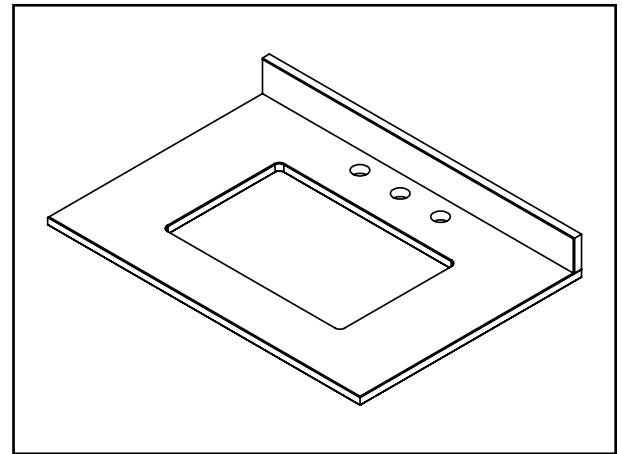

DECOLAV®

SPEC SHEET
1681 SERIES

PRODUCT DESCRIPTION

1681 Series 37" Stone Top

- Available in Black Terrazzo (TZB) or White Terrazzo (TZW)
- Includes 3" Backsplash
- 8" Widespread Faucet Drilling
- Undermount Lavatory Sold Separately

PRODUCT MEASUREMENTS

- Width: 31"
- Depth: 22"
- Thickness: .75"

REQUIRED ACCESSORIES

- 5264 Vanity Base

RECOMMENDED ACCESSORIES

- 5264 Vanity Base
- DECOLAV® 1402 or 1409 Undermount Lavatory
- DECOLAV® 9100/9102 Decorative Bottle Trap

8" FAUCET DECK

ROUGHING-IN DIMENSIONS

Please Note: All drawings contain the necessary measurements which are subject to standard industry tolerances. They are stated in inches and are non-binding. Exact measurements, in particular for customized installation scenarios, can only be taken from the finished product.