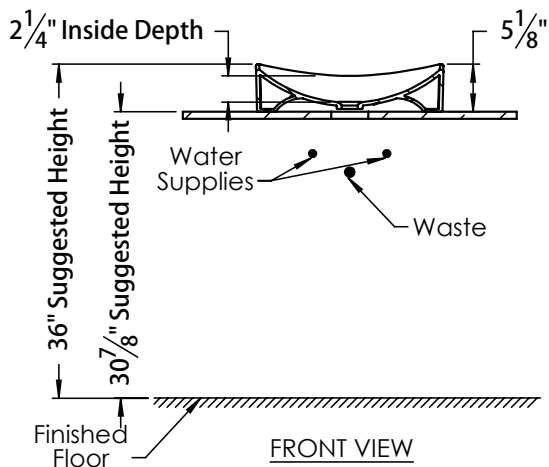

**PRODUCT DESCRIPTION**

1446 Series 20" Rectangular Vitreous China Above Counter Lavatory

- Classically Redefined™ Collection
- Above Counter Application
- Available in White (CWH) Finish

**PRODUCT MEASUREMENTS**

- Width: 20"
- Depth: 15"
- Height: 5.13"
- Inside Bowl Depth: 2.25"

**RECOMMENDED ACCESSORIES**

- DECOLAV® 9298 Push Button Closing Umbrella Drain without Overflow
- DECOLAV® 9296 Grid Drain without Overflow
- DECOLAV® 9100/9102 Decorative Bottle Trap

ABOVE-COUNTER LAVATORY

**ROUGHING-IN DIMENSIONS**

Please Note: All drawings contain the necessary measurements which are subject to standard industry tolerances. They are stated in inches and are non-binding. Exact measurements, in particular for customized installation scenarios, can only be taken from the finished product.

TOP VIEW

FRONT VIEW

SIDE VIEW