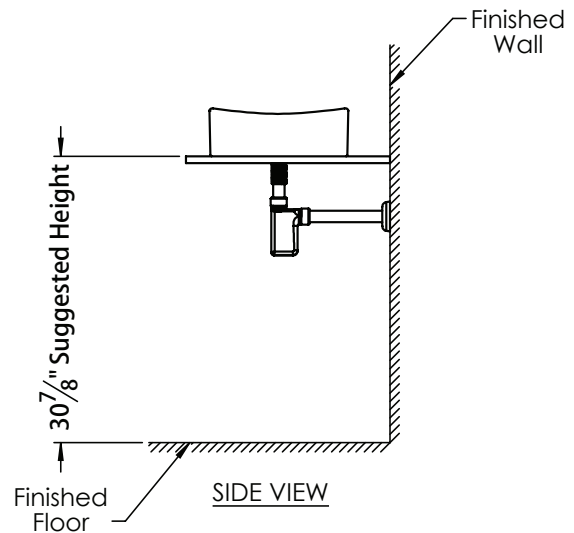

- Width: 20"
- Depth: 15"
- Height: 5.13"
- Inside Bowl Depth: 2.25"

**RECOMMENDED ACCESSORIES**

- DECOLAV® 9298 Push Button Closing Umbrella Drain without Overflow
- DECOLAV® 9296 Grid Drain without Overflow
- DECOLAV® 9100/9102 Decorative Bottle Trap

ABOVE-COUNTER LAVATORY

**ROUGHING-IN DIMENSIONS**

Please Note: All drawings contain the necessary measurements which are subject to standard industry tolerances. They are stated in inches and are non-binding. Exact measurements, in particular for customized installation scenarios, can only be taken from the finished product.

TOP VIEW

FRONT VIEW

SIDE VIEW