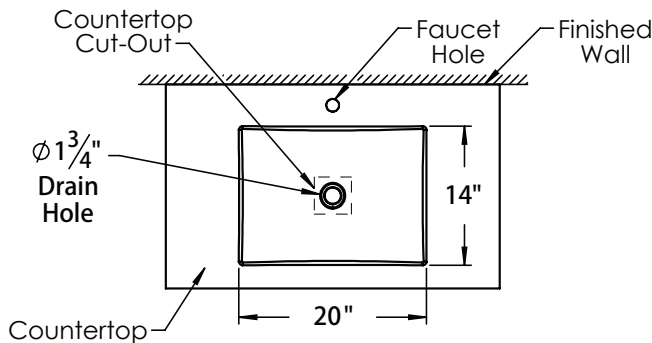

- Width: 20"
- Depth: 15"
- Height: 5.13"
- Inside Bowl Depth: 2.25"

**RECOMMENDED ACCESSORIES**

- DECOLAV® 9298 Push Button Closing Umbrella Drain without Overflow
- DECOLAV® 9296 Grid Drain without Overflow
- DECOLAV® 9100/9102 Decorative Bottle Trap

ABOVE-COUNTER LAVATORY

**ROUGHING-IN DIMENSIONS**

Please Note: All drawings contain the necessary measurements which are subject to standard industry tolerances. They are stated in inches and are non-binding. Exact measurements, in particular for customized installation scenarios, can only be taken from the finished product.

TOP VIEW

FRONT VIEW

SIDE VIEW