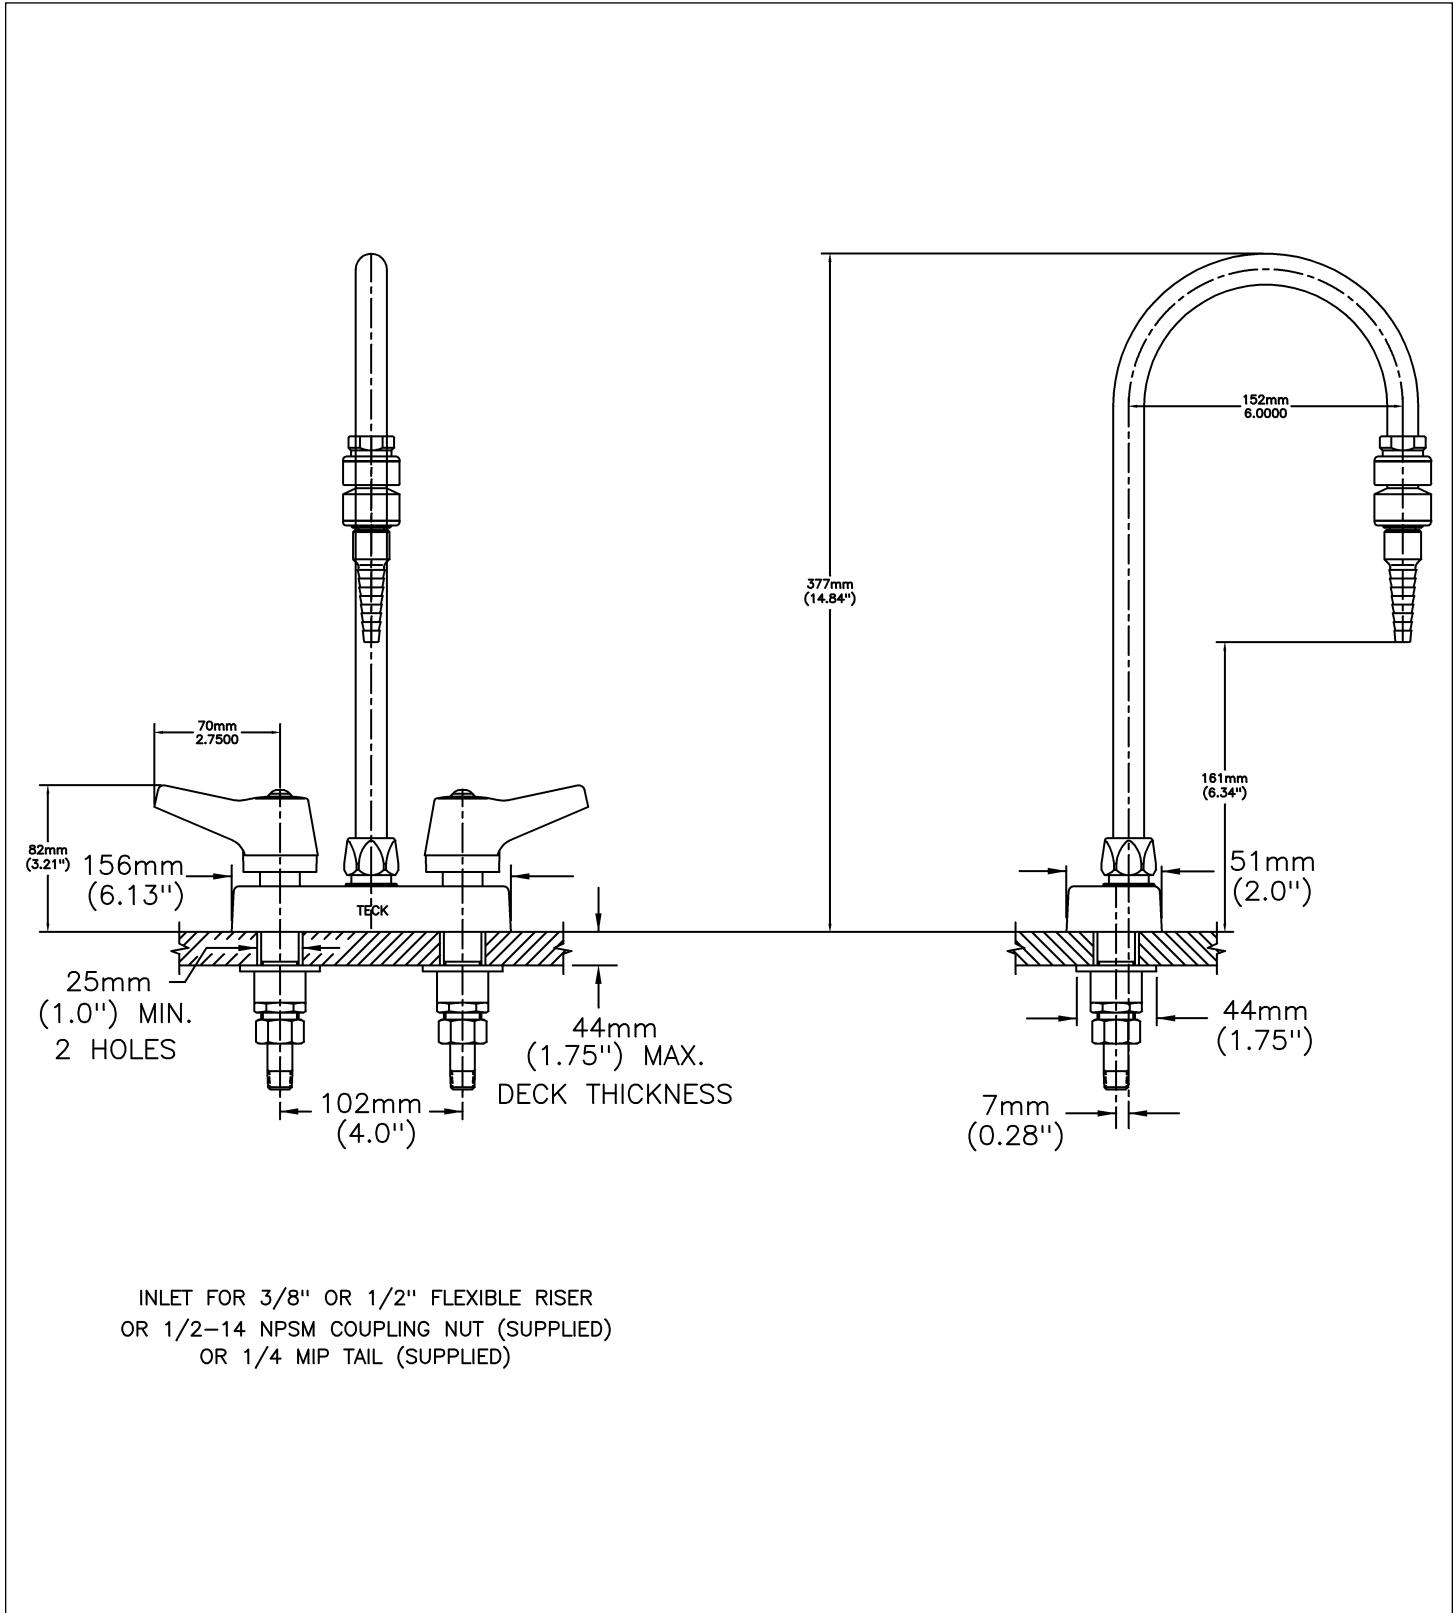

#### SPECIFICATION:

- 102mm(4") center deckmount faucet
- Two Handle
- Heavy duty cast brass body
- Metal hold-down package
- 1/2" NPS shanks
- Field installation of spout as rigid or swivel
- Teck Lab compression structures
- Chrome plated brass renewable seats
- Locknuts, lockwashers
- 1/4" NPT tailpiece and coupling nuts
- Polished chrome plate finish
- Spout: R6 - Gooseneck spout-6.0" spout reach -13.5" height(unmounted)- Standard rigid/swivel field installation unless LS Limited swing option selected-Vandal resistant .090" wall thickness
- Outlet#: 9 - w/ 1/4" ID Serrated Nozzle Outlet Plus In-Line Dual Check Vacuum Breaker(-9 series)
- Handle#: C - 70 mm (2-3/4") ADA compliant Lever Blade Handle-Metal-Color indexed
- Indexed For: CW/HW - Cold & Hot Water(Green & Red)

#### OPERATION:

- Not Available

***(Dimensional drawing on following page)***

Delta reserves the right (1) to make changes to specifications and materials, and (2) to change or discontinue models, both without notice or obligation. Dimensions are for reference. Measurement may vary plus or minus 6mm(0.25"). Mounting locations are suggested only. Check with local codes for requirements in your area. This spec was produced April 27, 2021.

Delta reserves the right (1) to make changes to specifications and materials, and (2) to change or discontinue models, both without notice or obligation. Dimensions are for reference. Measurement may vary plus or minus 6mm(0.25"). Mounting locations are suggested only. Check with local codes for requirements in your area. This spec was produced April 27, 2021.