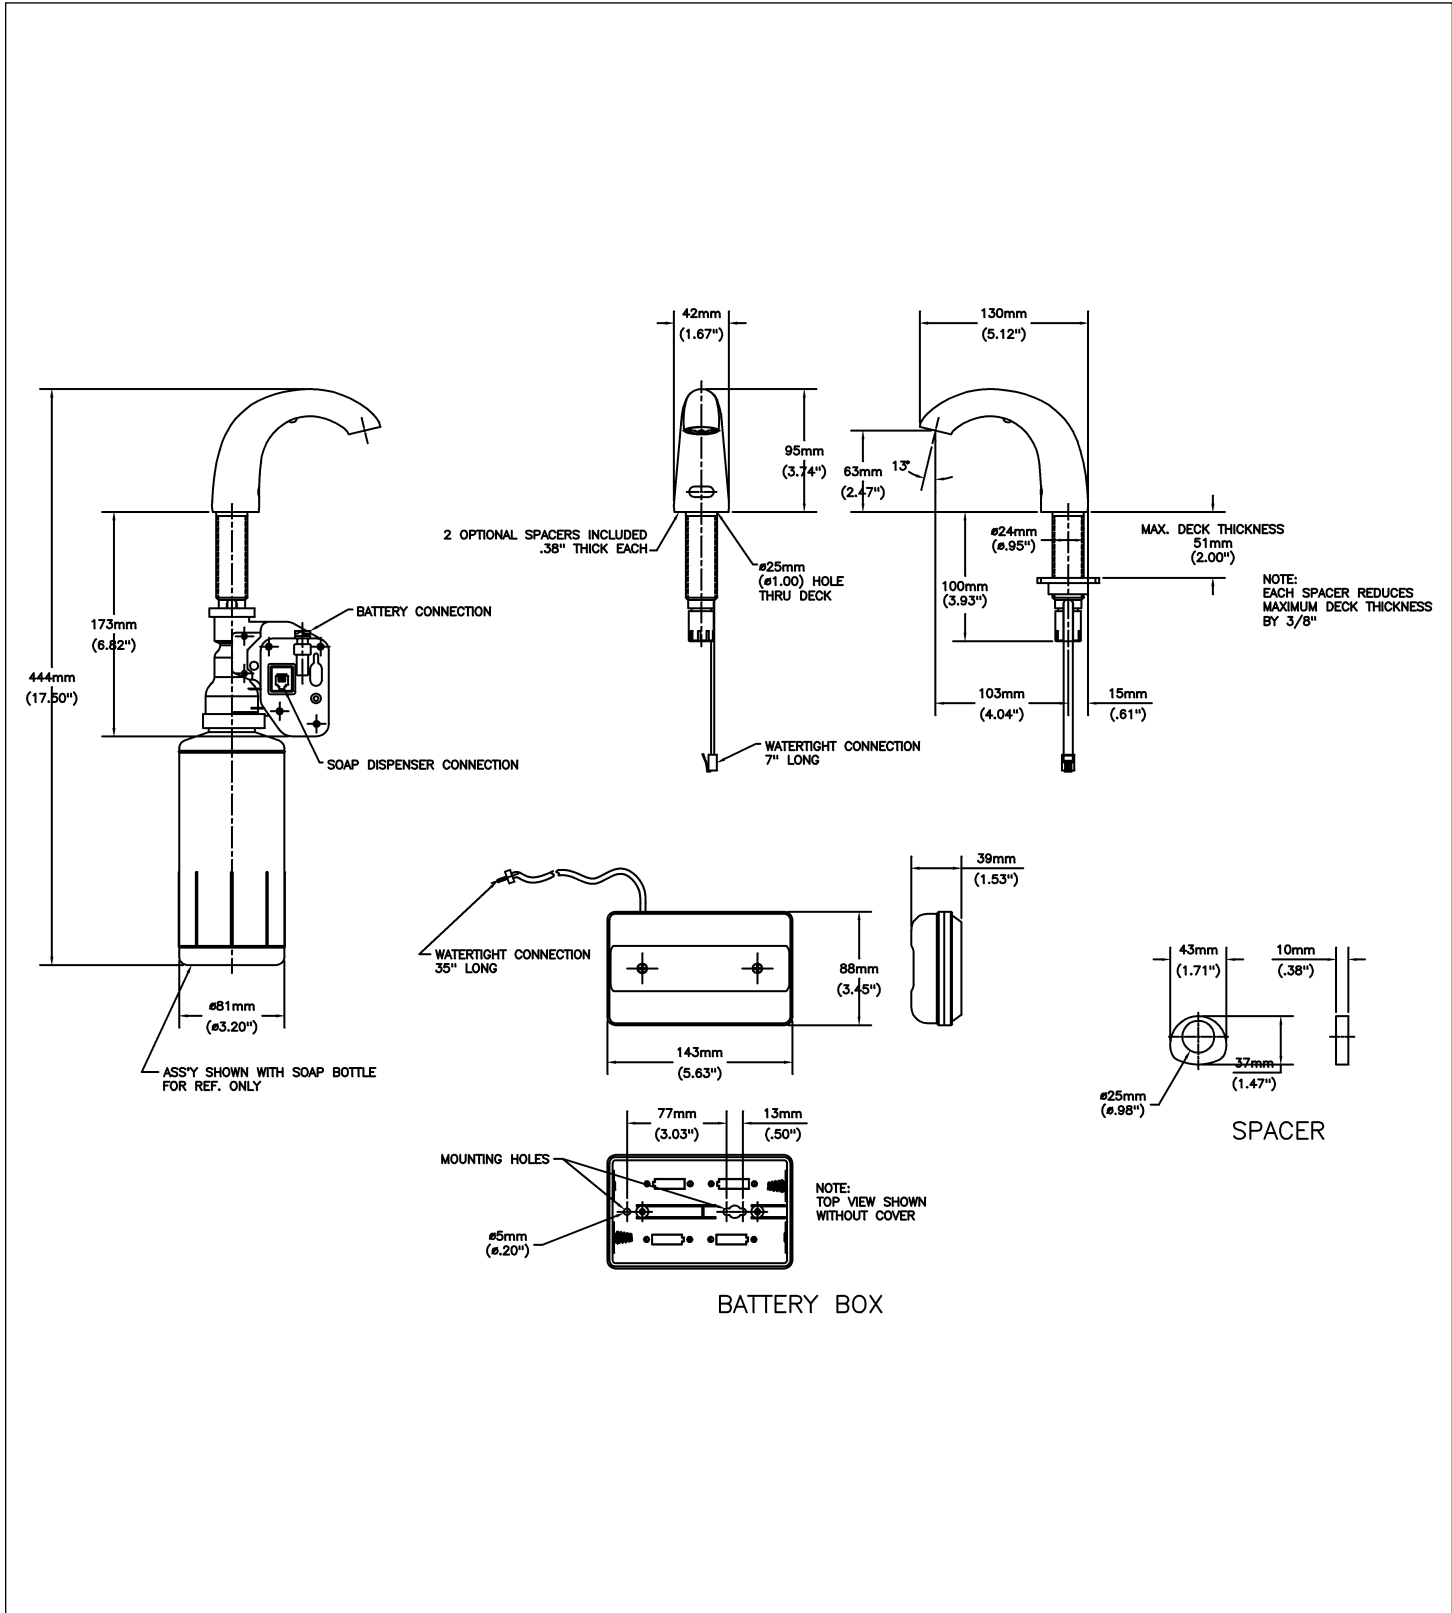

## Electronic Faucets

Electronic hand soap dispenser - battery operated -  
chrome plated non-metal spout

**Model No: DESD-250**

### **SPECIFICATION:**

- Deck mount electronic hand soap dispenser
- Sensor detects user's hand to automatically dispense soap
- Requires 4 'D' cell batteries (included)
- Spacer required if sink rim is 3/4" high or greater (included)
- 800 ml Lotion Hand Soap with Moisturizer (included)
- Chrome plated non-metal spout

### **OPERATION:**

- LED light blinks when refill is low and when battery is low

***(Dimensional drawing on following page)***

Delta reserves the right (1) to make changes to specifications and materials, and (2) to change or discontinue models, both without notice or obligation. Dimensions are for reference. Measurement may vary plus or minus 6mm(0.25"). Mounting locations are suggested only. Check with local codes for requirements in your area. This spec was produced April 14, 2021.

Delta reserves the right (1) to make changes to specifications and materials, and (2) to change or discontinue models, both without notice or obligation. Dimensions are for reference. Measurement may vary plus or minus 6mm(0.25"). Mounting locations are suggested only. Check with local codes for requirements in your area. This spec was produced April 14, 2021.