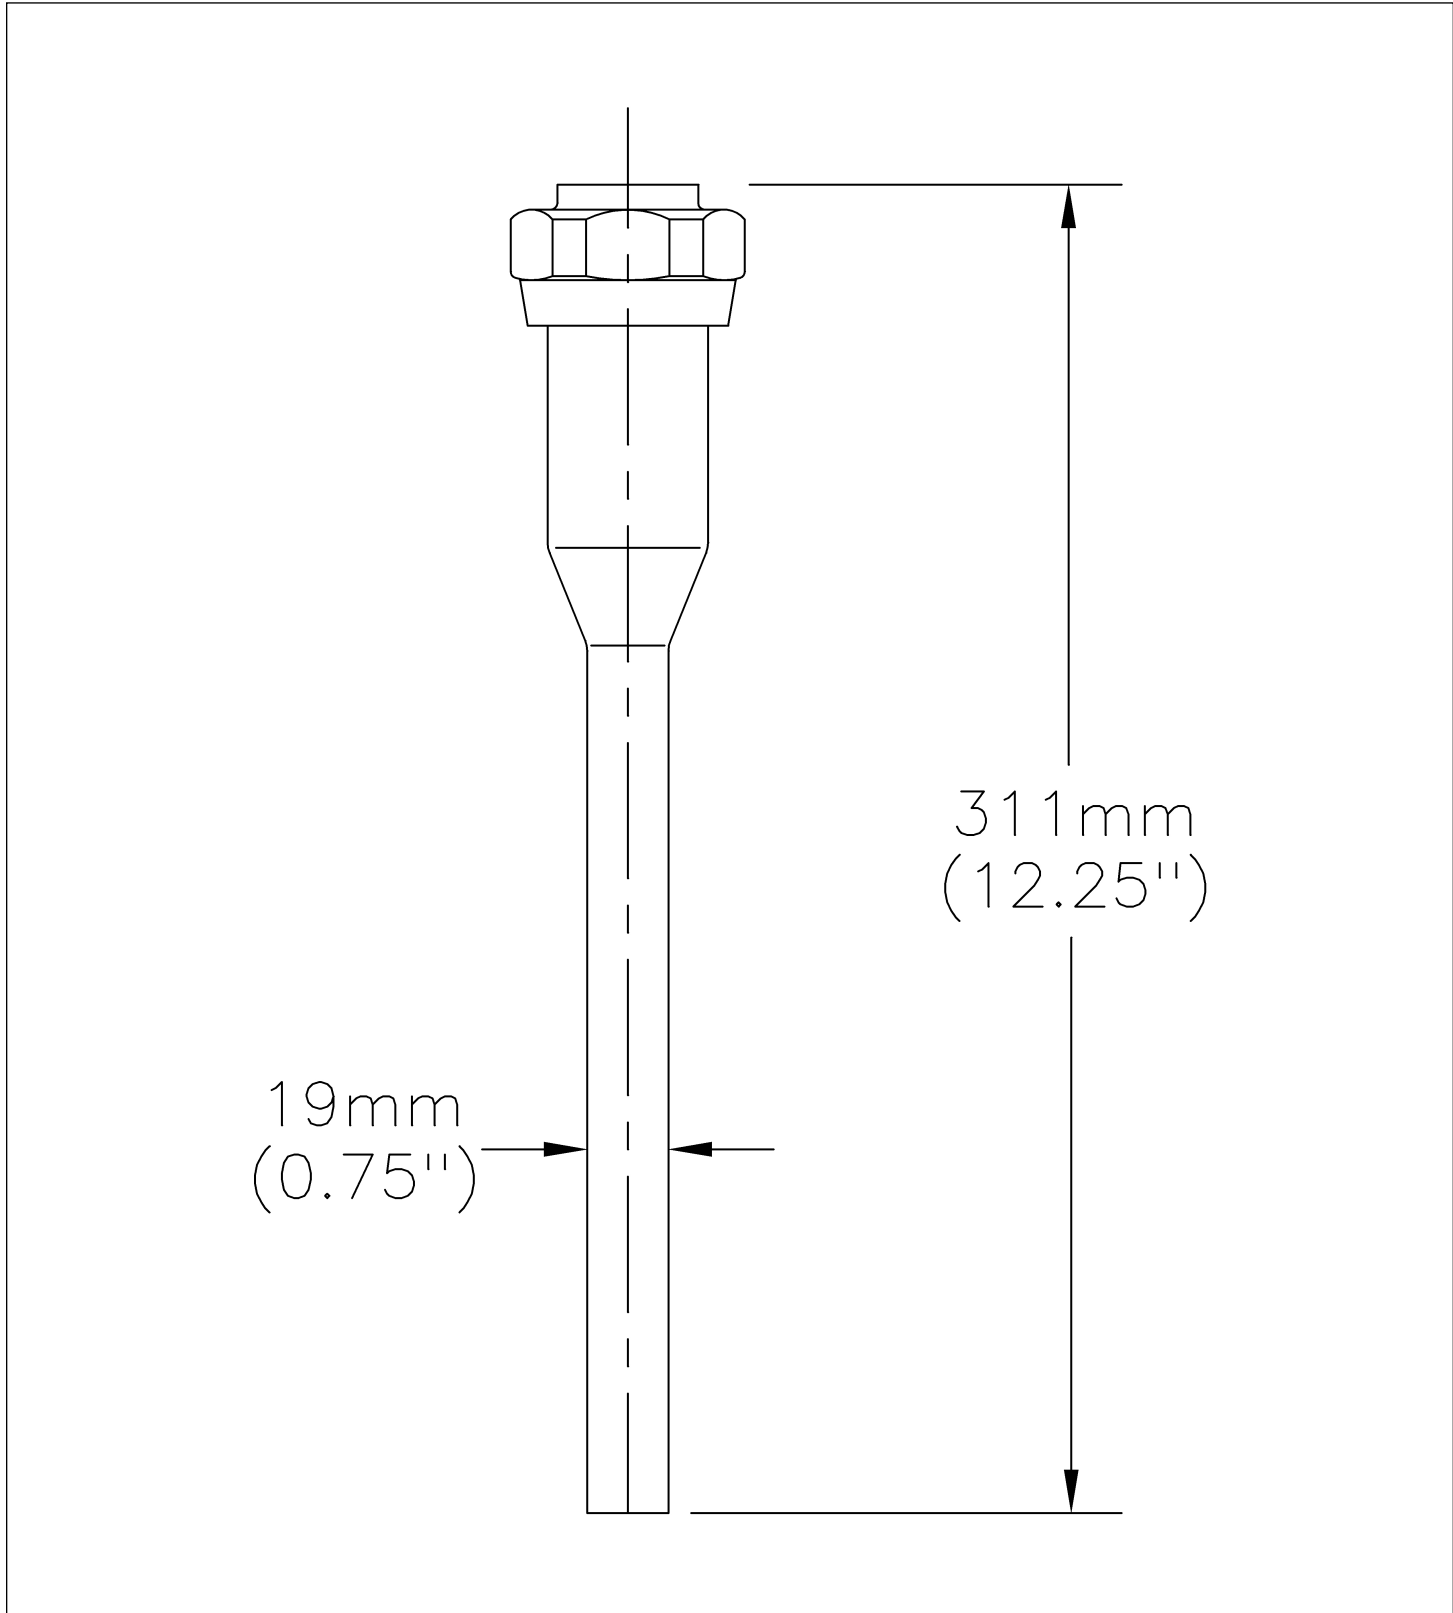

Metering Urinal Valves

Vacuum breaker outlet tube assembly for 86T500 series urinal valves

Model No: 86T610

COMPLIES WITH:

- (Contact Delta Representative for State and/or Local Approvals)

SPECIFICATION:

- Vacuum breaker outlet tube assembly for 86T500 series urinal valves
- Polished chrome plated finish

OPERATION:

- Not Available

(Dimensional drawing on following page)

Delta reserves the right (1) to make changes to specifications and materials, and (2) to change or discontinue models, both without notice or obligation. Dimensions are for reference. Measurement may vary plus or minus 6mm(0.25"). Mounting locations are suggested only. Check with local codes for requirements in your area. This spec was produced April 20, 2021.

Delta Faucet Company - 55 East 111th St. - Indianapolis, Indiana, USA 46280 - (317) 848-1812
Delta Faucet Canada - 395 Matheson Blvd E - Mississauga, Ontario, Canada L4Z 2H2 - (905) 712-3030

Delta reserves the right (1) to make changes to specifications and materials, and (2) to change or discontinue models, both without notice or obligation. Dimensions are for reference. Measurement may vary plus or minus 6mm(0.25"). Mounting locations are suggested only. Check with local codes for requirements in your area. This spec was produced April 20, 2021.