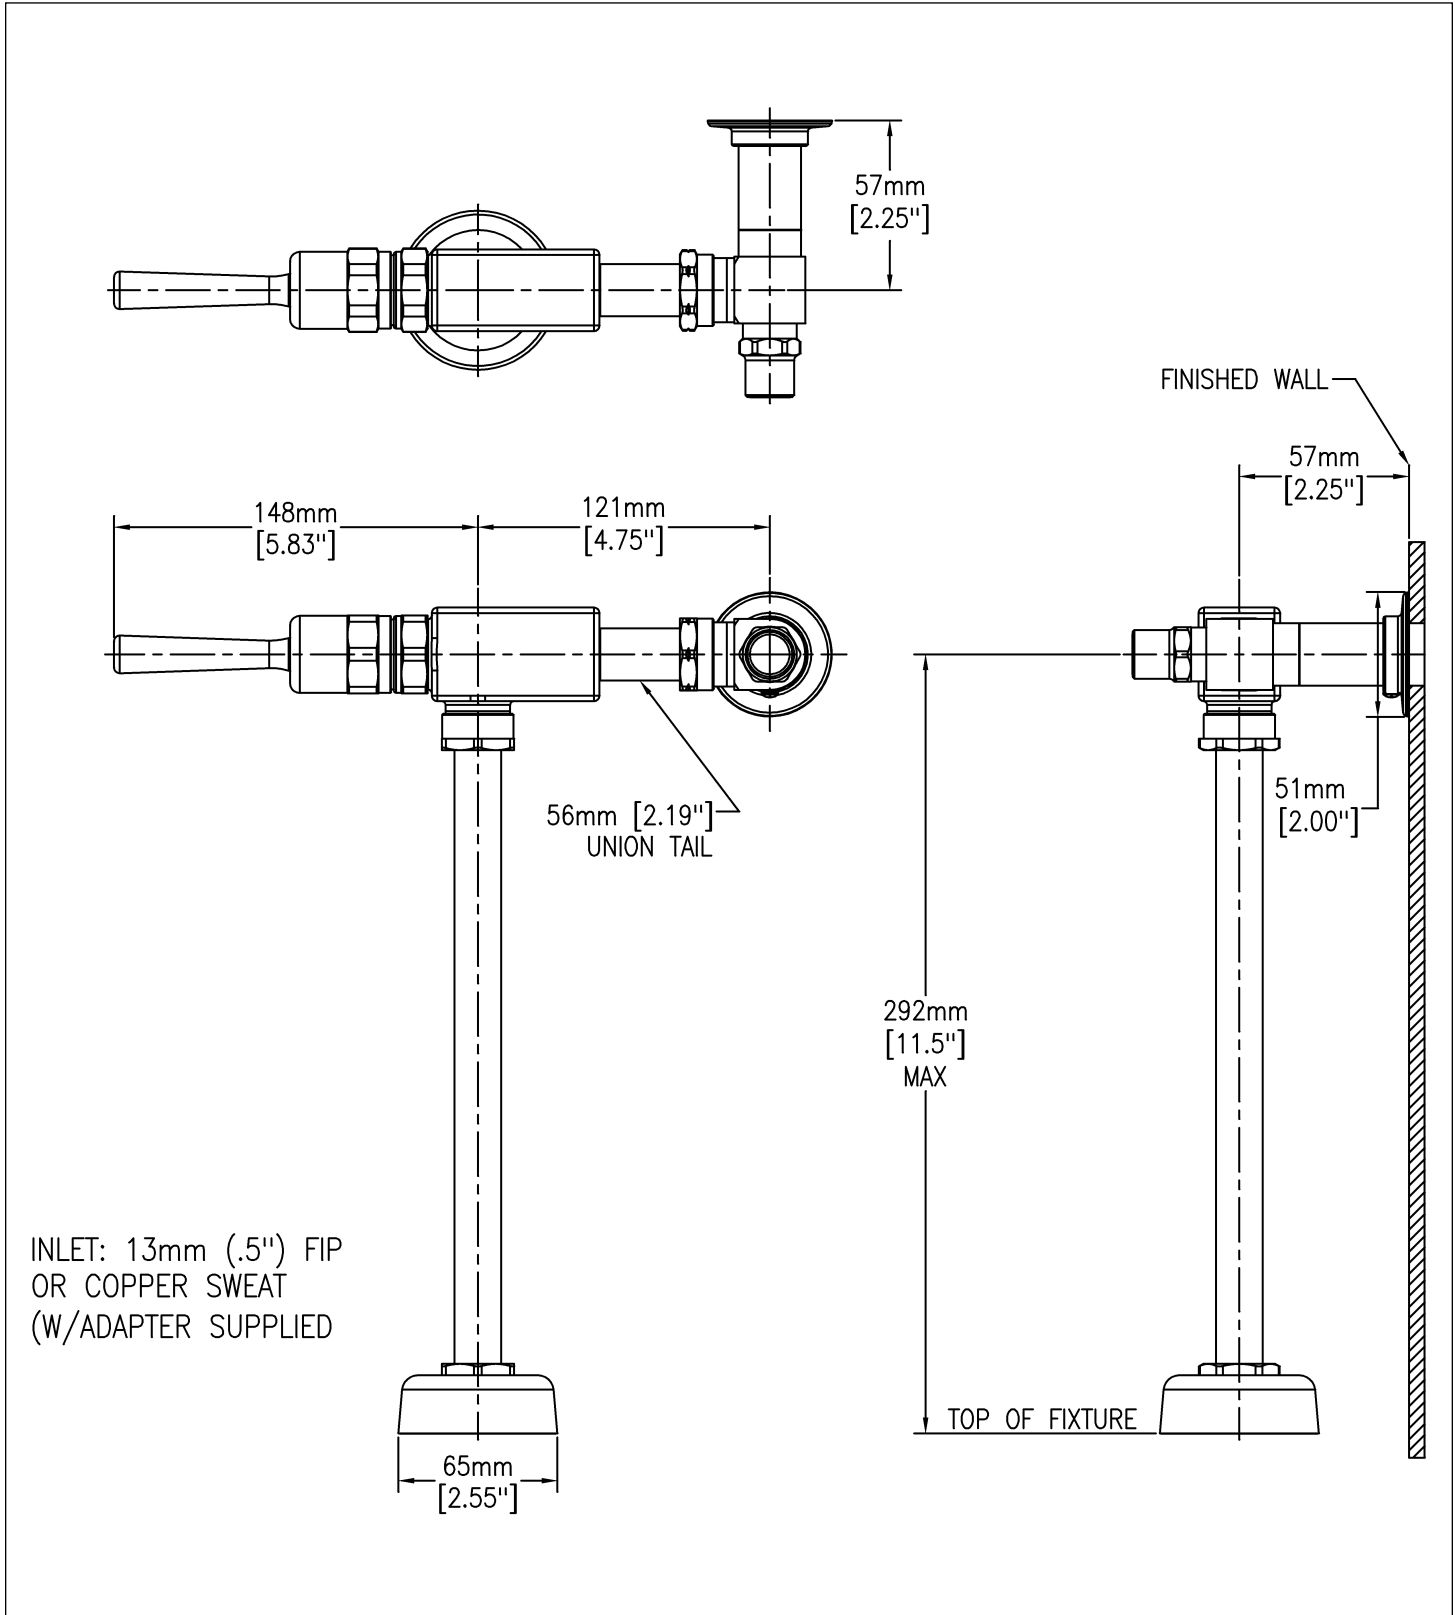

Flush Valve for Washdown Urinals

Lever handle Back inlet supply flush valve for washdown urinal w/union inlet stop- brass oscillating lever handle -inlet cover tube -set screw wall flange

Model No: 86T505

- Heavy Duty Cast Brass valve for 3/4" IP spud urinal
- Polished chrome plated finish
- Delta® slow close cartridge, factory set for 0.5 gallon (1.9 litres) flush
- 1/2" universal FIP/copper sweat inlet
- For Washdown Urinals
- Chrome plated union inlet stop
- Back inlet supply
- Brass oscillating lever handle, coupling nuts, inlet cover tube
- Set screw wall flange
- Spud flange and spud nut
- Outlet tube

OPERATION:

- INSTALLATION WARNING:
- Models supplied LESS vacuum breakers must be installed on fixtures providing sufficient air gap protection against backflow.

(Dimensional drawing on following page)

Delta reserves the right (1) to make changes to specifications and materials, and (2) to change or discontinue models, both without notice or obligation. Dimensions are for reference. Measurement may vary plus or minus 6mm(0.25"). Mounting locations are suggested only. Check with local codes for requirements in your area. This spec was produced April 13, 2021.

Delta reserves the right (1) to make changes to specifications and materials, and (2) to change or discontinue models, both without notice or obligation. Dimensions are for reference. Measurement may vary plus or minus 6mm(0.25"). Mounting locations are suggested only. Check with local codes for requirements in your area. This spec was produced April 13, 2021.