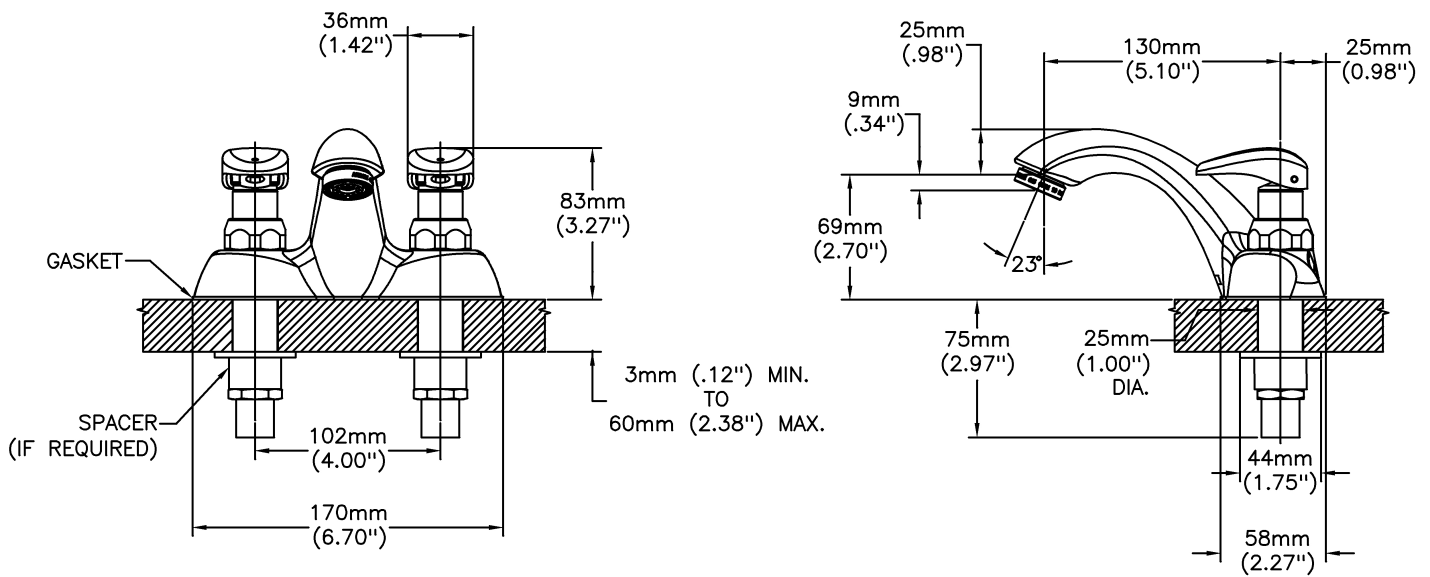

Metering Faucets

4" cast metering centerset
w/ no pop-up hole
ADA compliant tip action lever handles
0.5 gpm (1.9 L/min)vandal resistant outlet

Model No: 86T1153

COMPLIES WITH:

- CSA certified
- Complies to ASME A112.18.1/CSA B125.1
-  Indicates compliance to ICC/ANSI A117.1
- Verified compliant with 0.25% weighted average Pb content regulations
- (Contact Delta Representative for State and/or Local Approvals)

SPECIFICATION:

- Heavy duty 4" cast mixing metering centerset
- No pop-up hole
- Two handle
- Vandal resistant colour coded tip action lever handles
- Vandal resistant handle actuator and spout outlet
- Total flow not to exceed 0.25 gallons per handle activation
- Polished chrome plate finish
- Delta® slow close cartridge
- Note: Run time affected by water pressure and temperature
- Use of Check Valves or check stops recommended to prevent possible cross-flow
- Less Pop-up

OPERATION:

- Not Available

(Dimensional drawing on following page)

Delta reserves the right (1) to make changes to specifications and materials, and (2) to change or discontinue models, both without notice or obligation. Dimensions are for reference. Measurement may vary plus or minus 6mm(0.25"). Mounting locations are suggested only. Check with local codes for requirements in your area. This spec was produced April 13, 2021.

INLET FOR 3/8" 1/2" FLEXIBLE RISER
OR 1/2-14 NPSM COUPLING NUT (NOT SUPPLIED)

Delta reserves the right (1) to make changes to specifications and materials, and (2) to change or discontinue models, both without notice or obligation. Dimensions are for reference. Measurement may vary plus or minus 6mm(0.25"). Mounting locations are suggested only. Check with local codes for requirements in your area. This spec was produced April 13, 2021.