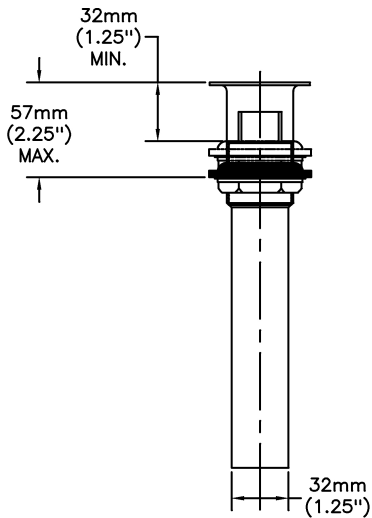

SPECIFICATION:

- Heavy duty 4" cast mixing metering centerset
- No pop-up hole
- Two handle
- Vandal resistant colour coded tip action lever handles
- Vandal resistant handle actuator and spout outlet
- Total flow not to exceed 0.25 gallons per handle activation
- Polished chrome plate finish
- Delta® slow close cartridge
- Note: Run time affected by water pressure and temperature
- Use of Check Valves or check stops recommended to prevent possible cross-flow
- WITH Open Grid Strainer

OPERATION:

- Not Available

(Dimensional drawing on following page)

Delta reserves the right (1) to make changes to specifications and materials, and (2) to change or discontinue models, both without notice or obligation. Dimensions are for reference. Measurement may vary plus or minus 6mm(0.25"). Mounting locations are suggested only. Check with local codes for requirements in your area. This spec was produced April 15, 2021.

INLET FOR 3/8" 1/2" FLEXIBLE RISER
OR 1/2-14 NPSM COUPLING NUT (SUPPLIED)

Delta reserves the right (1) to make changes to specifications and materials, and (2) to change or discontinue models, both without notice or obligation. Dimensions are for reference. Measurement may vary plus or minus 6mm(0.25"). Mounting locations are suggested only. Check with local codes for requirements in your area. This spec was produced April 15, 2021.