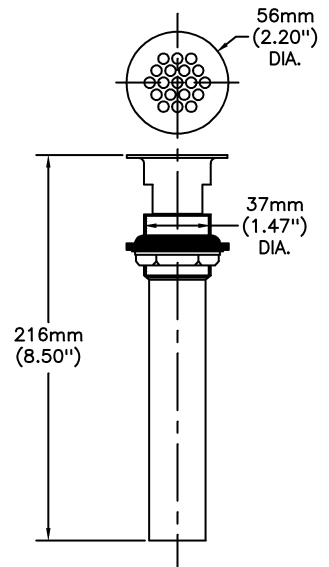

SPECIFICATION:

- Heavy duty 4" cast mixing metering centerset
- No pop-up hole
- Two handle
- Vandal resistant colour coded tip action lever handles
- Vandal resistant handle actuator and spout outlet
- Total flow not to exceed 0.25 gallons per handle activation
- Polished chrome plate finish
- Delta® slow close cartridge
- Note: Run time affected by water pressure and temperature
- Use of Check Valves or check stops recommended to prevent possible cross-flow
- WITH Open Grid Strainer

OPERATION:

- Not Available

(Dimensional drawing on following page)

Delta reserves the right (1) to make changes to specifications and materials, and (2) to change or discontinue models, both without notice or obligation. Dimensions are for reference. Measurement may vary plus or minus 6mm(0.25"). Mounting locations are suggested only. Check with local codes for requirements in your area. This spec was produced April 15, 2021.

INLET FOR 3/8" 1/2" FLEXIBLE RISER
OR 1/2-14 NPSM COUPLING NUT (SUPPLIED)

Delta reserves the right (1) to make changes to specifications and materials, and (2) to change or discontinue models, both without notice or obligation. Dimensions are for reference. Measurement may vary plus or minus 6mm(0.25"). Mounting locations are suggested only. Check with local codes for requirements in your area. This spec was produced April 15, 2021.