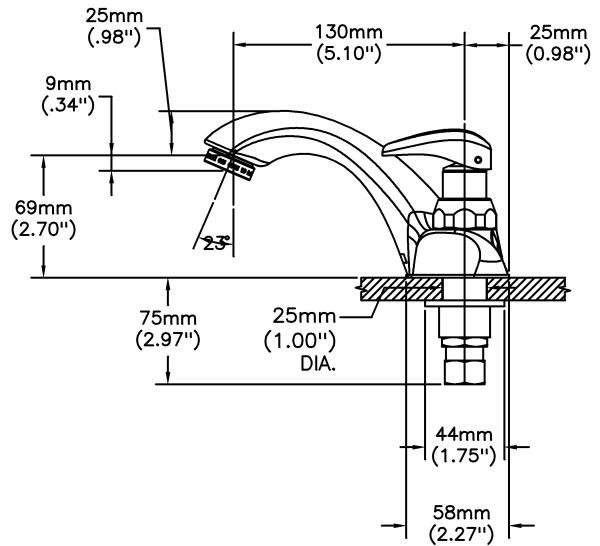

Metering Faucets

4" cast metering centerset with OPEN GRID
STRAINER with no pop-up hole
ADA compliant tip action lever handles 0.5 gpm (1.9
L/min) vandal resistant outlet

Model No: 86T1053

COMPLIES WITH:

SPECIFICATION:

- Heavy duty 4" cast mixing metering centerset
- No pop-up hole
- Two handle
- Vandal resistant colour coded tip action lever handles
- Vandal resistant handle actuator and spout outlet
- Total flow not to exceed 0.25 gallons per handle activation
- Polished chrome plate finish
- Delta® slow close cartridge
- Note: Run time affected by water pressure and temperature
- Use of Check Valves or check stops recommended to prevent possible cross-flow
- WITH Open Grid Strainer

OPERATION:

- Not Available

(Dimensional drawing on following page)

Delta reserves the right (1) to make changes to specifications and materials, and (2) to change or discontinue models, both without notice or obligation. Dimensions are for reference. Measurement may vary plus or minus 6mm(0.25"). Mounting locations are suggested only. Check with local codes for requirements in your area. This spec was produced April 15, 2021.

INLET FOR 3/8" 1/2" FLEXIBLE RISER
OR 1/2-14 NPSM COUPLING NUT (SUPPLIED)

Delta reserves the right (1) to make changes to specifications and materials, and (2) to change or discontinue models, both without notice or obligation. Dimensions are for reference. Measurement may vary plus or minus 6mm(0.25"). Mounting locations are suggested only. Check with local codes for requirements in your area. This spec was produced April 15, 2021.