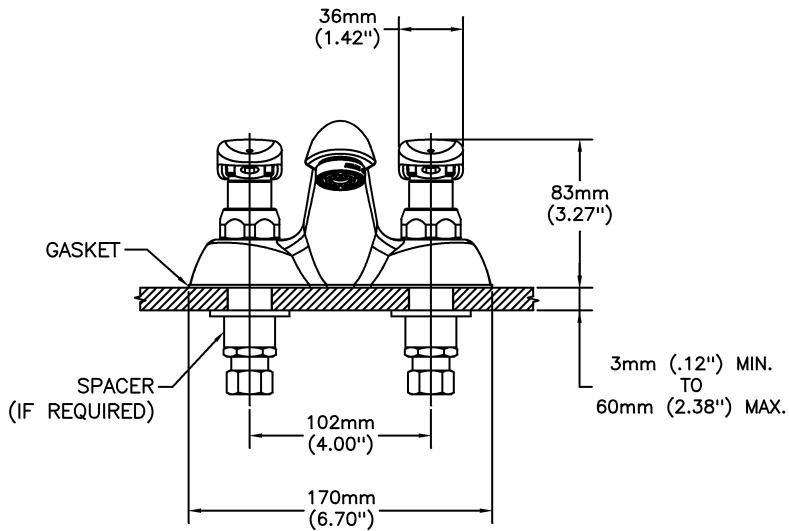

SPECIFICATION:

- Heavy duty 4" cast mixing metering centerset
- No pop-up hole
- Two handle
- Vandal resistant colour coded tip action lever handles
- Vandal resistant handle actuator and spout outlet
- Total flow not to exceed 0.25 gallons per handle activation
- Polished chrome plate finish
- Delta® slow close cartridge
- Note: Run time affected by water pressure and temperature
- Use of Check Valves or check stops recommended to prevent possible cross-flow
- WITH Open Grid Strainer

OPERATION:

- Not Available

(Dimensional drawing on following page)

Delta reserves the right (1) to make changes to specifications and materials, and (2) to change or discontinue models, both without notice or obligation. Dimensions are for reference. Measurement may vary plus or minus 6mm(0.25"). Mounting locations are suggested only. Check with local codes for requirements in your area. This spec was produced April 15, 2021.

INLET FOR 3/8" 1/2" FLEXIBLE RISER
OR 1/2-14 NPSM COUPLING NUT (SUPPLIED)

Delta reserves the right (1) to make changes to specifications and materials, and (2) to change or discontinue models, both without notice or obligation. Dimensions are for reference. Measurement may vary plus or minus 6mm(0.25"). Mounting locations are suggested only. Check with local codes for requirements in your area. This spec was produced April 15, 2021.