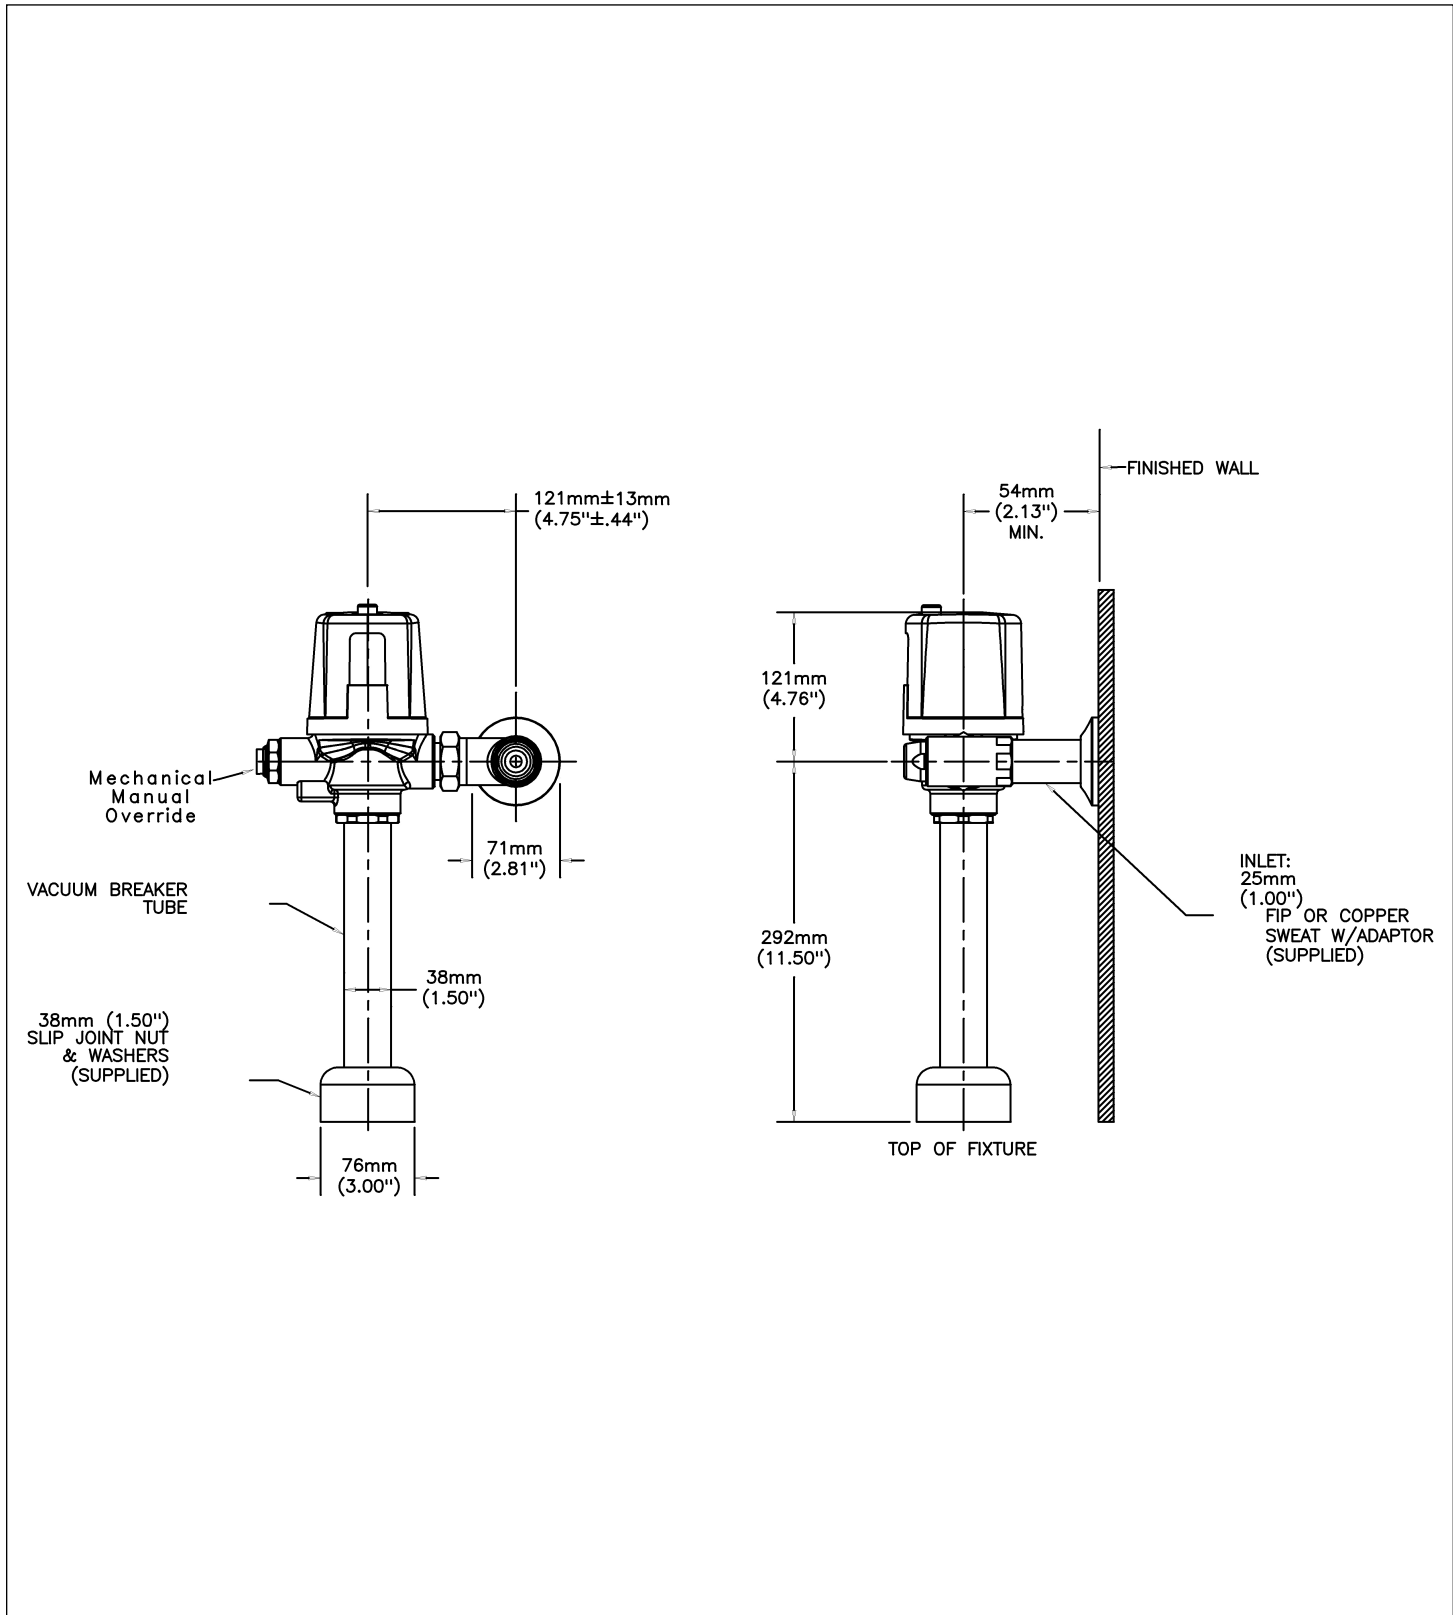

- Polished chrome plated vandal resistant metal cover with top mounted sensor operated H2Optics® electronics
- True mechanical manual override button
- Right or left-hand supply installation
- ADA compliant, automatic operation battery powered infrared sensor
- Scratch resistant replaceable lens window
- Four (4) size AA alkaline batteries factory installed with valve in sleep mode for easy installation
- Hinged battery housing for easy maintenance
- Low battery flashing light (5,000 flushes remaining) with battery strength indicator
- Supplied with an advanced infrared sensor activated flush system that uses precise user distance measurements along with a bowl length setting to activate the correct flush for each usage
- Optional 24 hour automatic flush factory set to off
- Set-up sensor range adjustment indicator lights
- 6 VDC input, 6 second arming delay
- Electronic operated non-hold-open metal manual override button with 5 second lockout
- Quiet action, TECK® exposed diaphragm flush valve
- Chloramine resistant diaphragm
- Forged brass diaphragm retainer
- Renewable seat
- Chrome Finish
- Factory Set to 4.8L (1.27 Gal.) - NOT FIELD ADJUSTABLE

OPERATION:

- Not Available

(Dimensional drawing on following page)

Delta reserves the right (1) to make changes to specifications and materials, and (2) to change or discontinue models, both without notice or obligation. Dimensions are for reference. Measurement may vary plus or minus 6mm(0.25"). Mounting locations are suggested only. Check with local codes for requirements in your area. This spec was produced May 07, 2021.

Delta reserves the right (1) to make changes to specifications and materials, and (2) to change or discontinue models, both without notice or obligation. Dimensions are for reference. Measurement may vary plus or minus 6mm(0.25"). Mounting locations are suggested only. Check with local codes for requirements in your area. This spec was produced May 07, 2021.