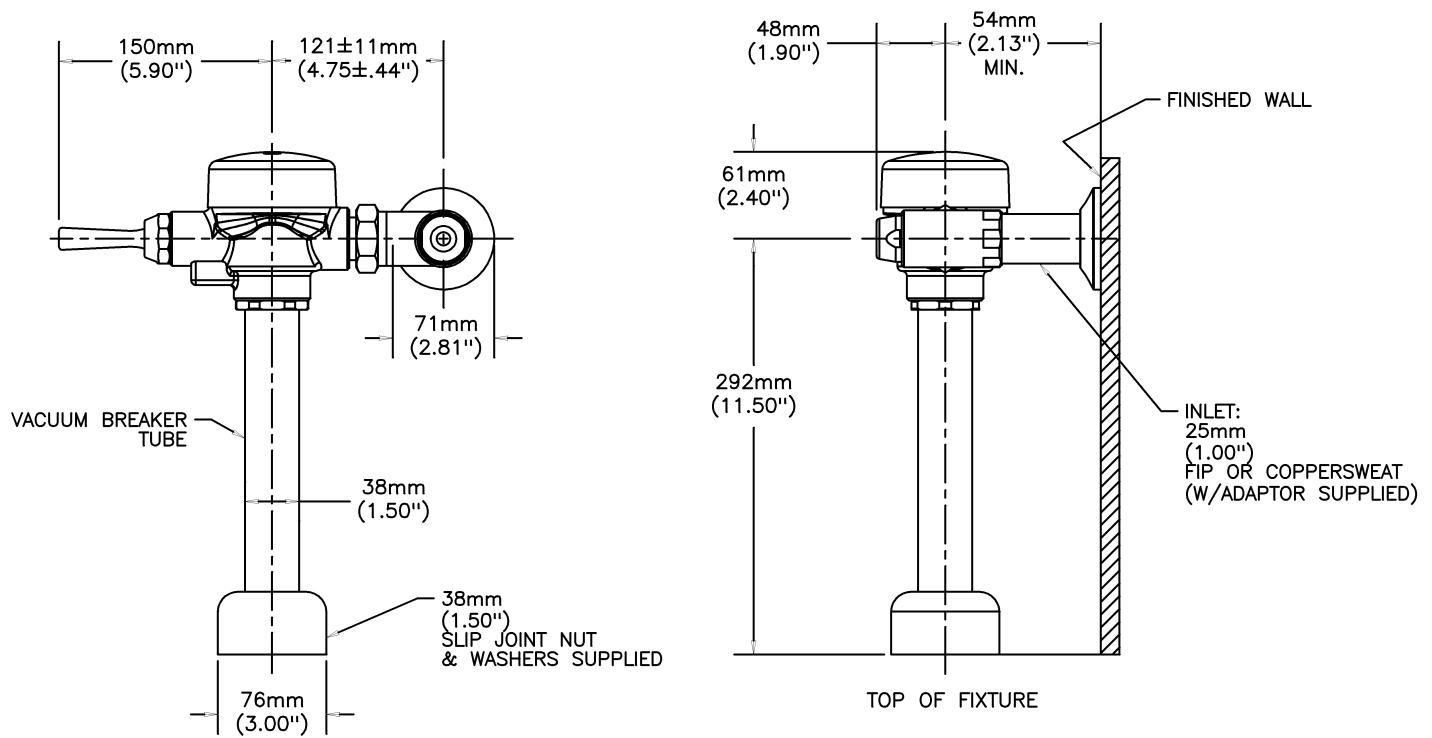

### SPECIFICATION:

- Quiet action, Teck® exposed diaphragm flush valve
- Right or left-hand supply installation
- Chloramine resistant diaphragm
- Diaphragm retainer
- Renewable seat
- Vacuum breaker
- For Water Closets with 1-1/2" top spud
- Maximum 292mm(11 1/2") from centerline of valve inlet to top of water closet, except -1 trap seal models which are maximum 11 3/4"
- 1" FIP/Copper sweat inlet adaptor for angle check stop with protecting cap
- Adjustable 121mm (4.75") plus or minus 11mm (7/16") inlet/valve outlet centers
- Cover tube and S/S wall flange
- Factory Set to 4.2L (1.1 Gal.) - NOT FIELD ADJUSTABLE - RECOMMENDED FOR NEW CONSTRUCTION ONLY

### OPERATION:

- **Recommended water supply:**  
Minimum flowing pressure – 25 psi (172 kPa)  
Minimum flow rate – 25 gpm (95 L/min)

***(Dimensional drawing on following page)***

Delta reserves the right (1) to make changes to specifications and materials, and (2) to change or discontinue models, both without notice or obligation. Dimensions are for reference. Measurement may vary plus or minus 6mm(0.25"). Mounting locations are suggested only. Check with local codes for requirements in your area. This spec was produced April 13, 2021.

Delta reserves the right (1) to make changes to specifications and materials, and (2) to change or discontinue models, both without notice or obligation. Dimensions are for reference. Measurement may vary plus or minus 6mm(0.25"). Mounting locations are suggested only. Check with local codes for requirements in your area. This spec was produced April 13, 2021.