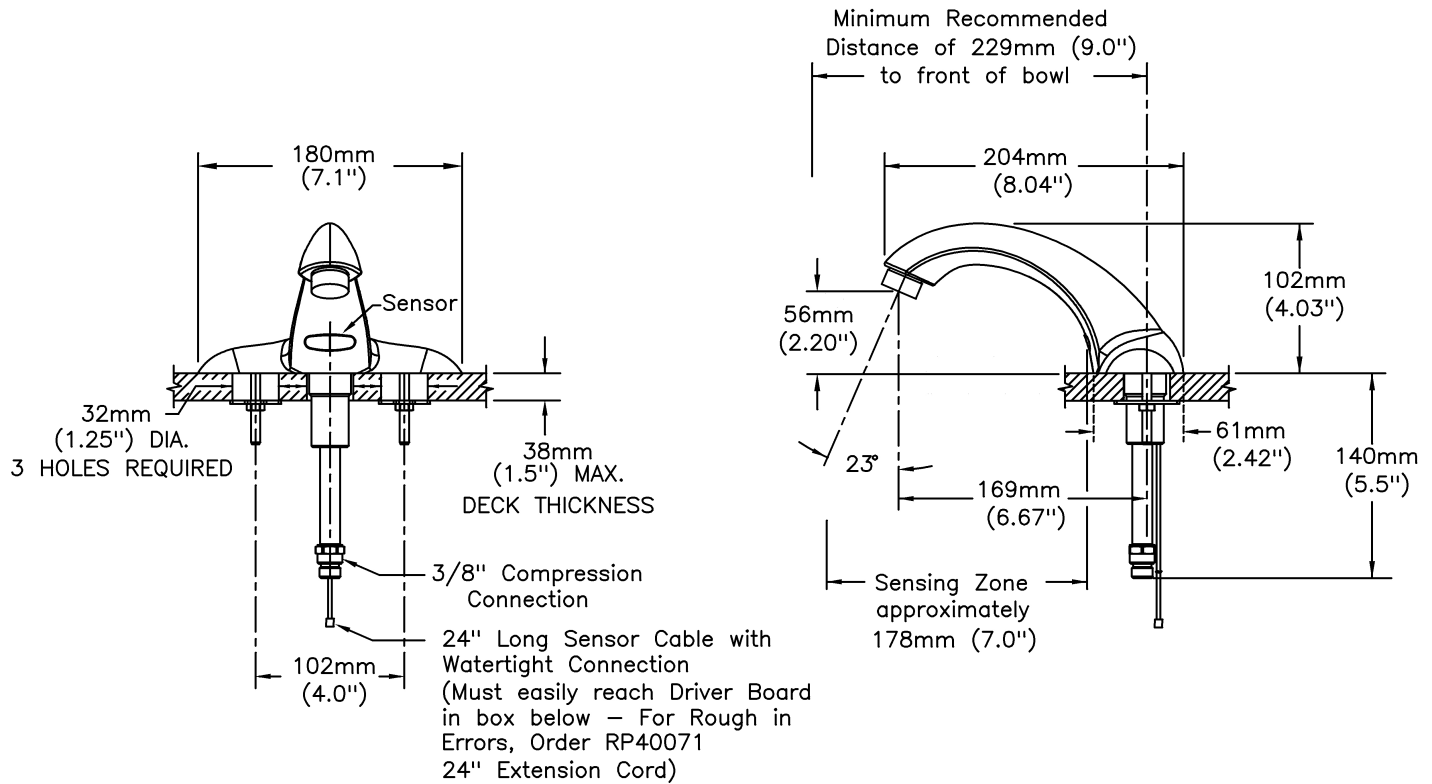

OPERATION:

- Hands free (touchless) operation.
- Water flows when sensor is activated.
- Water flow stops upon de-activation of sensor.
- Adjustable auto shut-off feature. Factory set to 45 seconds. Will reset once obstruction is removed.
- Adjustable sensing distance 76 to 381mm (3" to 15") factory set to 229mm (9") (± 3.0")
- Low battery audible beep (for battery models only) will activate after faucet shuts off when approximately 1500 cycles remain.
- Metering mode with selectable flow times of 7 seconds to 4 minutes, factory set off.
- Periodic Rinse feature, time adjustable in 6 hour increments up to 2 days. Selectable rinsing lengths from 10 to 180 seconds. Factory set off.

(Dimensional drawing on following page)

Delta reserves the right (1) to make changes to specifications and materials, and (2) to change or discontinue models, both without notice or obligation. Dimensions are for reference. Measurement may vary plus or minus 6mm(0.25"). Mounting locations are suggested only. Check with local codes for requirements in your area. This spec was produced July 13, 2021.

Delta reserves the right (1) to make changes to specifications and materials, and (2) to change or discontinue models, both without notice or obligation. Dimensions are for reference. Measurement may vary plus or minus 6mm(0.25"). Mounting locations are suggested only. Check with local codes for requirements in your area. This spec was produced July 13, 2021.