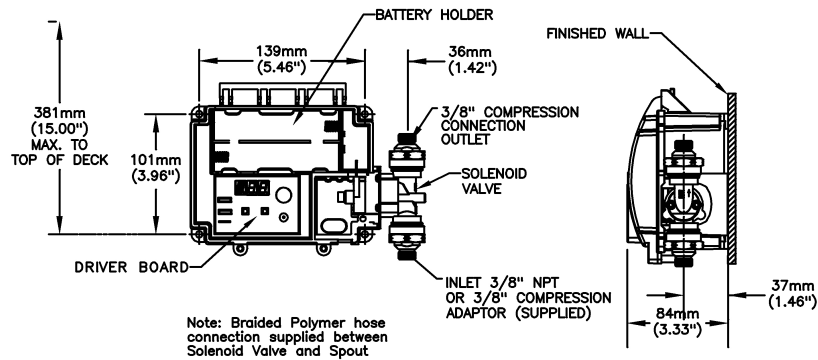

TOP VIEW

NOTE:
1. ALL DIMENSIONS ARE IN MM
2. DIMENSION INSIDE () ARE IN INCHES.

Delta reserves the right (1) to make changes to specifications and materials, and (2) to change or discontinue models, both without notice or obligation. Dimensions are for reference. Measurement may vary plus or minus 6mm(0.25"). Mounting locations are suggested only. Check with local codes for requirements in your area. This spec was produced April 13, 2021.