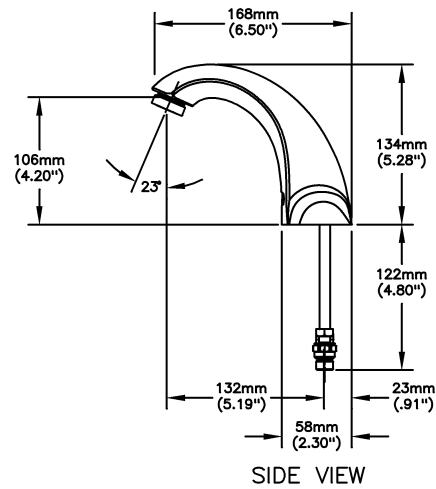

NOTES:

Control Box(0) - Supplied as COMPLETE PRODUCT ONLY

SPECIFICATION:

- Supplied as complete product
- H2Optics® technology – no external adjustments required
- Chrome-plated CAST 102 mm (4") spout with integral sensor
- (24 VAC) Hardwire powered by Class 2 transformer (purchased separately)
- Adjustable sensing range and timeout
- Surface mount housing
- Mixing valve required (order separately)
- Spout#: 2 - 4" (102mm) Cast Lavatory Spout
- Outlet#: 9 - Vandal Resistant 0.35 gpm (1.32 L/min.) Non-Aerating Spray Outlet
- Solenoid and Controller in Plastic Surface Mount Housing-NO MIXING VALVE SUPPLIED
- Forged brass solenoid valve

(Dimensional drawing on following page)

Delta reserves the right (1) to make changes to specifications and materials, and (2) to change or discontinue models, both without notice or obligation. Dimensions are for reference. Measurement may vary plus or minus 6mm(0.25"). Mounting locations are suggested only. Check with local codes for requirements in your area. This spec was produced April 13, 2021.

TOP VIEW

NOTE:
1. ALL DIMENSIONS ARE IN MM
2. DIMENSION INSIDE () ARE IN INCHES.

Delta reserves the right (1) to make changes to specifications and materials, and (2) to change or discontinue models, both without notice or obligation. Dimensions are for reference. Measurement may vary plus or minus 6mm(0.25"). Mounting locations are suggested only. Check with local codes for requirements in your area. This spec was produced April 13, 2021.