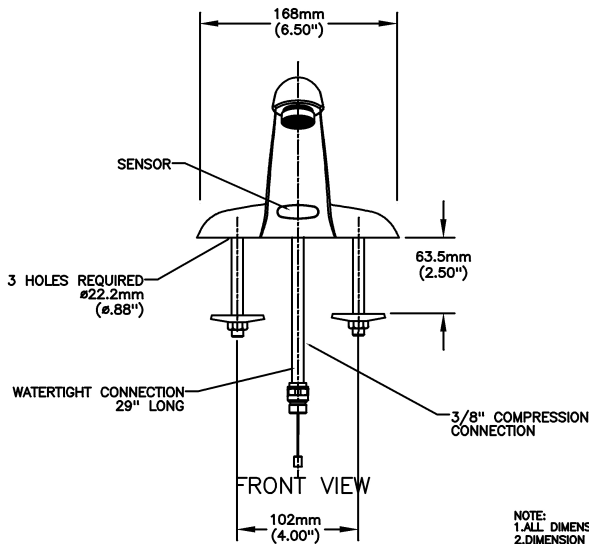

NOTES:

Control Box(0) - Supplied as COMPLETE PRODUCT ONLY

SPECIFICATION:

- Supplied as complete product
- H2Optics® technology – no external adjustments required
- Chrome-plated CAST 102 mm (4") spout with integral sensor
- (24 VAC) Hardwire powered by Class 2 transformer (purchased separately)
- Adjustable sensing range and timeout
- Surface mount housing
- Mixing valve required (order separately)
- Spout#: 2 - 4" (102mm) Cast Lavatory Spout
- Outlet#: 9 - Vandal Resistant 0.35 gpm (1.32 L/min.) Non-Aerating Spray Outlet
- Solenoid and Controller in Plastic Surface Mount Housing-NO MIXING VALVE SUPPLIED
- Forged brass solenoid valve

(Dimensional drawing on following page)

Delta reserves the right (1) to make changes to specifications and materials, and (2) to change or discontinue models, both without notice or obligation. Dimensions are for reference. Measurement may vary plus or minus 6mm(0.25"). Mounting locations are suggested only. Check with local codes for requirements in your area. This spec was produced April 13, 2021.

TOP VIEW

NOTE:
1. ALL DIMENSIONS ARE IN MM
2. DIMENSION INSIDE () ARE IN INCHES.

Delta reserves the right (1) to make changes to specifications and materials, and (2) to change or discontinue models, both without notice or obligation. Dimensions are for reference. Measurement may vary plus or minus 6mm(0.25"). Mounting locations are suggested only. Check with local codes for requirements in your area. This spec was produced April 13, 2021.