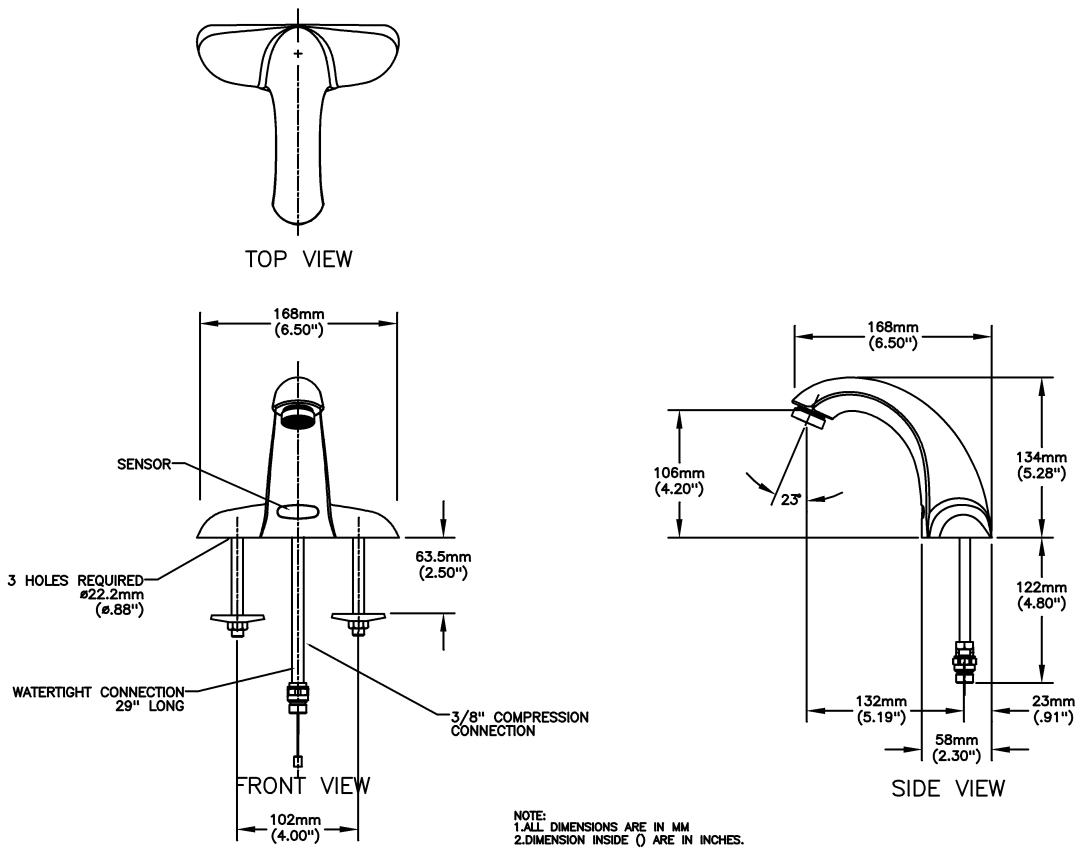

Model No: 591T1250

Delta reserves the right (1) to make changes to specifications and materials, and (2) to change or discontinue models, both without notice or obligation. Dimensions are for reference. Measurement may vary plus or minus 6mm(0.25"). Mounting locations are suggested only. Check with local codes for requirements in your area. This spec was produced April 13, 2021.

Delta Faucet Company - 55 East 111th St. - Indianapolis, Indiana, USA 46280 - (317) 848-1812
Delta Faucet Canada - 395 Matheson Blvd E - Mississauga, Ontario, Canada L4Z 2H2 - (905) 712-3030