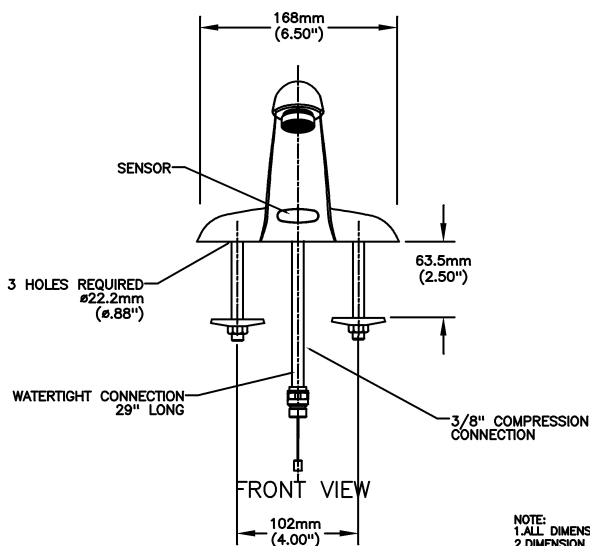

NOTES:

Control Box(0) - Supplied as COMPLETE PRODUCT ONLY

SPECIFICATION:

- Supplied as complete product
- H2Optics® technology – no external adjustments required
- Chrome-plated CAST 102 mm (4") spout with integral sensor
- (24 VAC) Hardwire powered by Class 2 transformer (purchased separately)
- Adjustable sensing range and timeout
- Surface mount housing
- Mixing valve required (order separately)
- Spout#: 2 - 4" (102mm) Cast Lavatory Spout
- Outlet#: 2 - Vandal Resistant 1.5 GPM (5.7 L/Min) Laminar w/Agion® Antimicrobial
- Solenoid and Controller in Plastic Surface Mount Housing-NO MIXING VALVE SUPPLIED
- Forged brass solenoid valve

(Dimensional drawing on following page)

Delta reserves the right (1) to make changes to specifications and materials, and (2) to change or discontinue models, both without notice or obligation. Dimensions are for reference. Measurement may vary plus or minus 6mm(0.25"). Mounting locations are suggested only. Check with local codes for requirements in your area. This spec was produced April 16, 2021.

TOP VIEW

NOTE:
1. ALL DIMENSIONS ARE IN MM
2. DIMENSION INSIDE () ARE IN INCHES.

Delta reserves the right (1) to make changes to specifications and materials, and (2) to change or discontinue models, both without notice or obligation. Dimensions are for reference. Measurement may vary plus or minus 6mm(0.25"). Mounting locations are suggested only. Check with local codes for requirements in your area. This spec was produced April 16, 2021.