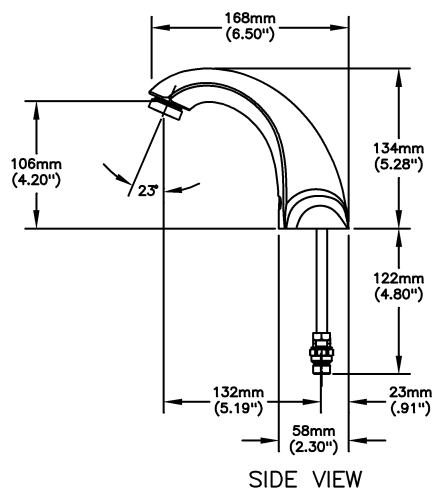

NOTES:

Control Box(0) - Supplied as COMPLETE PRODUCT ONLY

SPECIFICATION:

- Supplied as complete product
- H2Optics® technology – no external adjustments required
- Chrome-plated CAST 102 mm (4") spout with integral sensor
- (24 VAC) Hardwire powered by Class 2 transformer (purchased separately)
- Adjustable sensing range and timeout
- Surface mount housing
- Mixing valve required (order separately)
- Spout#: 2 - 4" (102mm) Cast Lavatory Spout
- Outlet#: 2 - Vandal Resistant 1.5 GPM (5.7 L/Min) Laminar w/Agion® Antimicrobial
- Solenoid and Controller in Plastic Surface Mount Housing-NO MIXING VALVE SUPPLIED
- Forged brass solenoid valve

(Dimensional drawing on following page)

Delta reserves the right (1) to make changes to specifications and materials, and (2) to change or discontinue models, both without notice or obligation. Dimensions are for reference. Measurement may vary plus or minus 6mm(0.25"). Mounting locations are suggested only. Check with local codes for requirements in your area. This spec was produced April 16, 2021.

TOP VIEW

NOTE:
1. ALL DIMENSIONS ARE IN MM
2. DIMENSION INSIDE () ARE IN INCHES.

Delta reserves the right (1) to make changes to specifications and materials, and (2) to change or discontinue models, both without notice or obligation. Dimensions are for reference. Measurement may vary plus or minus 6mm(0.25"). Mounting locations are suggested only. Check with local codes for requirements in your area. This spec was produced April 16, 2021.