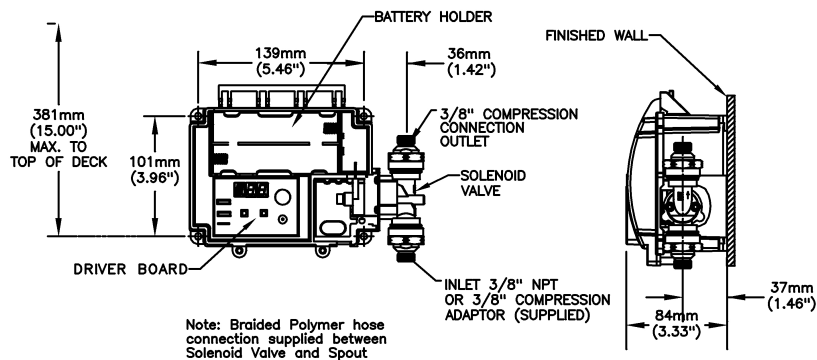

TOP VIEW

NOTE:
1. ALL DIMENSIONS ARE IN MM
2. DIMENSION INSIDE () ARE IN INCHES.

Delta reserves the right (1) to make changes to specifications and materials, and (2) to change or discontinue models, both without notice or obligation. Dimensions are for reference. Measurement may vary plus or minus 6mm(0.25"). Mounting locations are suggested only. Check with local codes for requirements in your area. This spec was produced April 16, 2021.