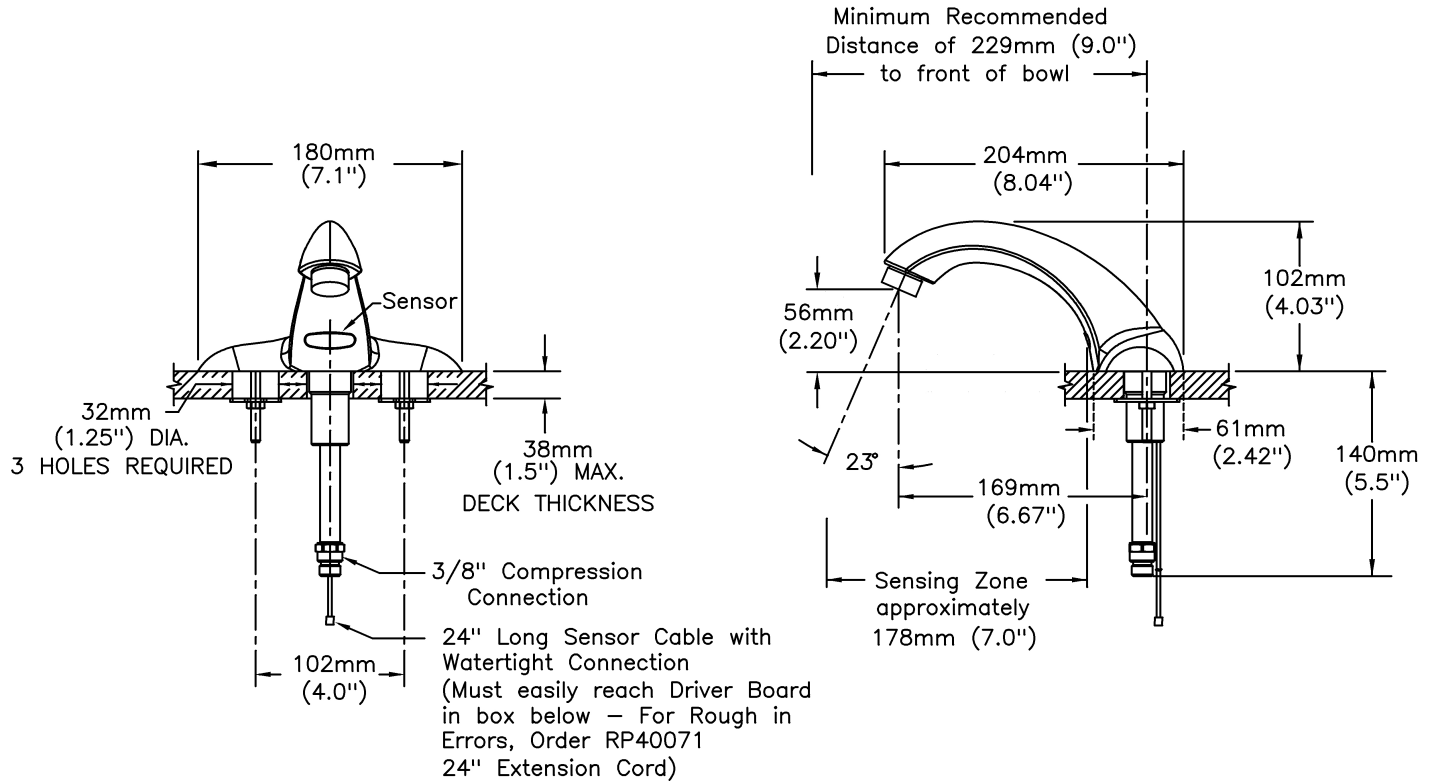

Model No: 591T0228TR

Delta reserves the right (1) to make changes to specifications and materials, and (2) to change or discontinue models, both without notice or obligation. Dimensions are for reference. Measurement may vary plus or minus 6mm(0.25"). Mounting locations are suggested only. Check with local codes for requirements in your area. This spec was produced April 19, 2021.

Delta Faucet Company - 55 East 111th St. - Indianapolis, Indiana, USA 46280 - (317) 848-1812
Delta Faucet Canada - 395 Matheson Blvd E - Mississauga, Ontario, Canada L4Z 2H2 - (905) 712-3030