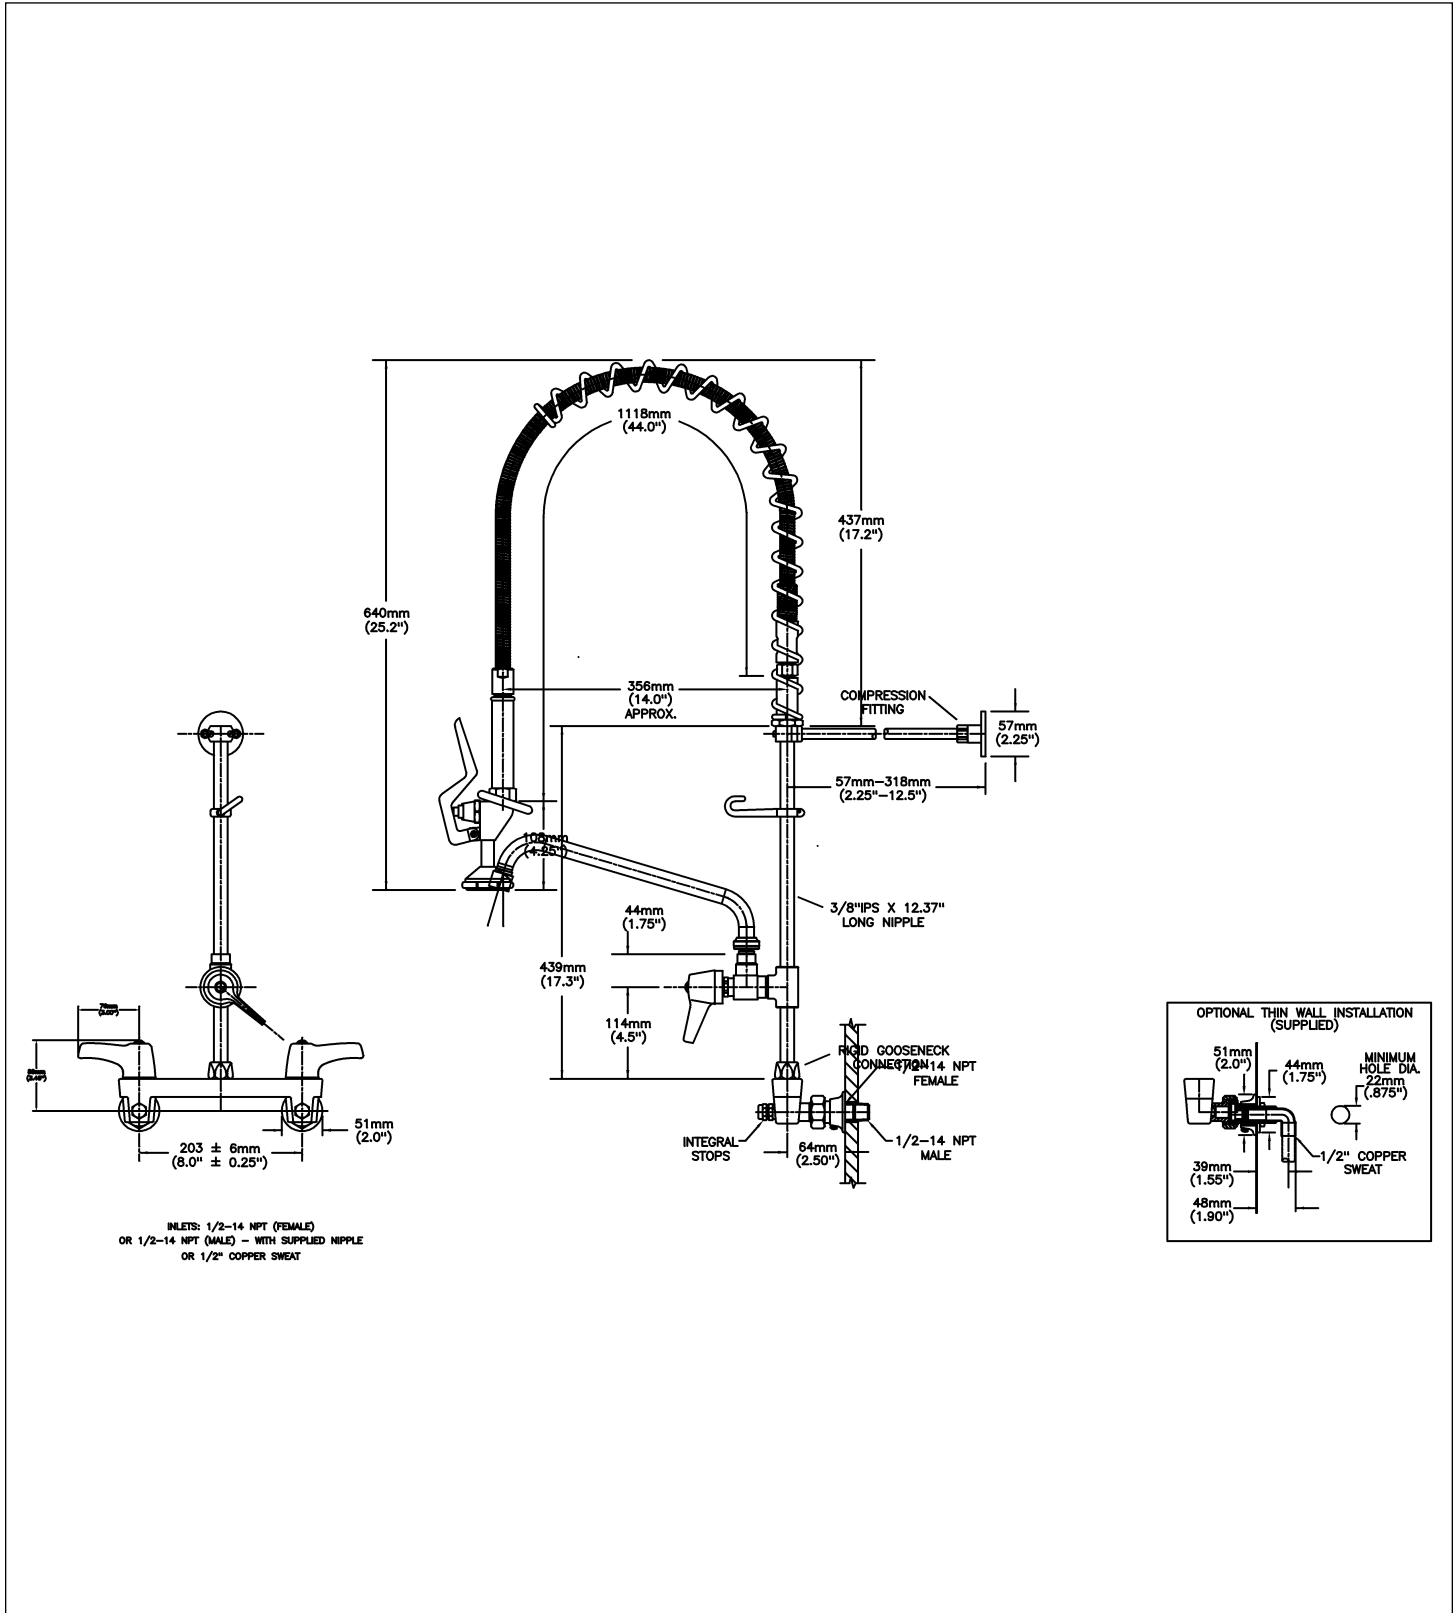

### SPECIFICATION:

- 203mm(8") center two handle WALLMOUNT pre-rinse faucet
- Cast brass body with integral check stops to prevent crossflow
- Centers adjustable from 7.75" to 8.25" unless AC option selected
- Polish chrome plated finish
- CER-TECK® ceramic structures
- Flowrate w/ Standard Pre-Rinse Spray Outlet 1.05 GPM @ 60 PSI
- Spout: S7 - 279mm (11") Tubular Swing Spout(S7)
- Handle#: 3 - 76 mm (3") Lever Blade Handles-ADA Compliant-Metal-Color indexed-Vandal Resistant screws
- Self Close Pre-Rinse Spray with spring loaded stainless steel hose, add-on faucet with standard 8" tubular spout and 1.5 USGPM (5.7 L/min) aerator

### OPERATION:

- Not Available

***(Dimensional drawing on following page)***

Delta reserves the right (1) to make changes to specifications and materials, and (2) to change or discontinue models, both without notice or obligation. Dimensions are for reference. Measurement may vary plus or minus 6mm(0.25"). Mounting locations are suggested only. Check with local codes for requirements in your area. This spec was produced April 13, 2021.

Delta reserves the right (1) to make changes to specifications and materials, and (2) to change or discontinue models, both without notice or obligation. Dimensions are for reference. Measurement may vary plus or minus 6mm(0.25"). Mounting locations are suggested only. Check with local codes for requirements in your area. This spec was produced April 13, 2021.