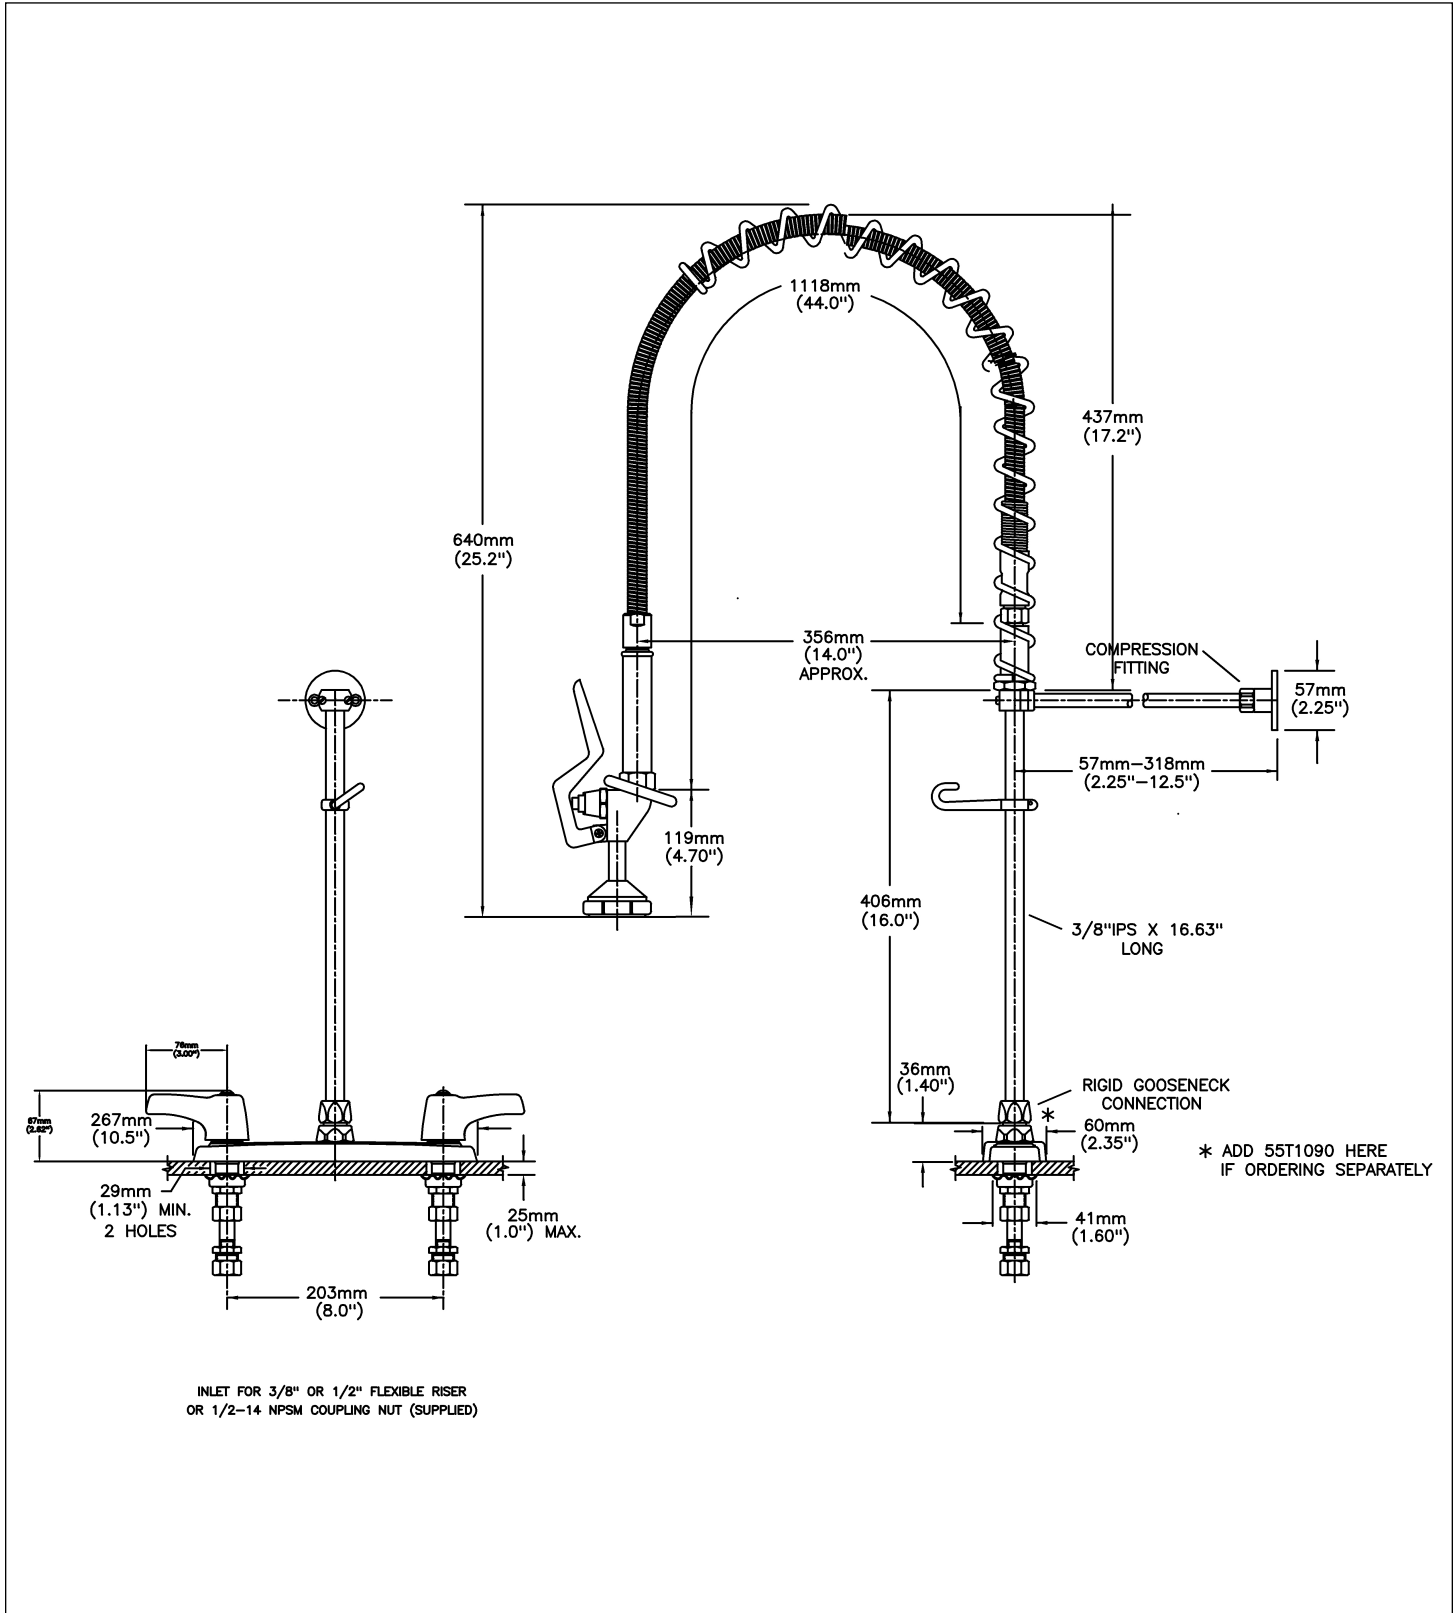

#### SPECIFICATION:

- 203mm(8") center two handle DECKMOUNT pre-rinse faucet
- Cast brass body
- Inlet check tails to prevent crossflow
- Polish chrome plated finish
- CER-TECK® ceramic structures
- Flowrate w/ Standard Pre-Rinse Spray Outlet 1.05 GPM @ 60 PSI
- Handle#: 3 - 76 mm (3") Lever Blade Handles-ADA Compliant-Metal-Color indexed-Vandal Resistant screws
- Self Close Pre-Rinse Spray with spring loaded stainless steel hose w/wall bracket & spray head hook

#### OPERATION:

- Not Available

***(Dimensional drawing on following page)***

Delta reserves the right (1) to make changes to specifications and materials, and (2) to change or discontinue models, both without notice or obligation. Dimensions are for reference. Measurement may vary plus or minus 6mm(0.25"). Mounting locations are suggested only. Check with local codes for requirements in your area. This spec was produced April 21, 2021.

Delta reserves the right (1) to make changes to specifications and materials, and (2) to change or discontinue models, both without notice or obligation. Dimensions are for reference. Measurement may vary plus or minus 6mm(0.25"). Mounting locations are suggested only. Check with local codes for requirements in your area. This spec was produced April 21, 2021.