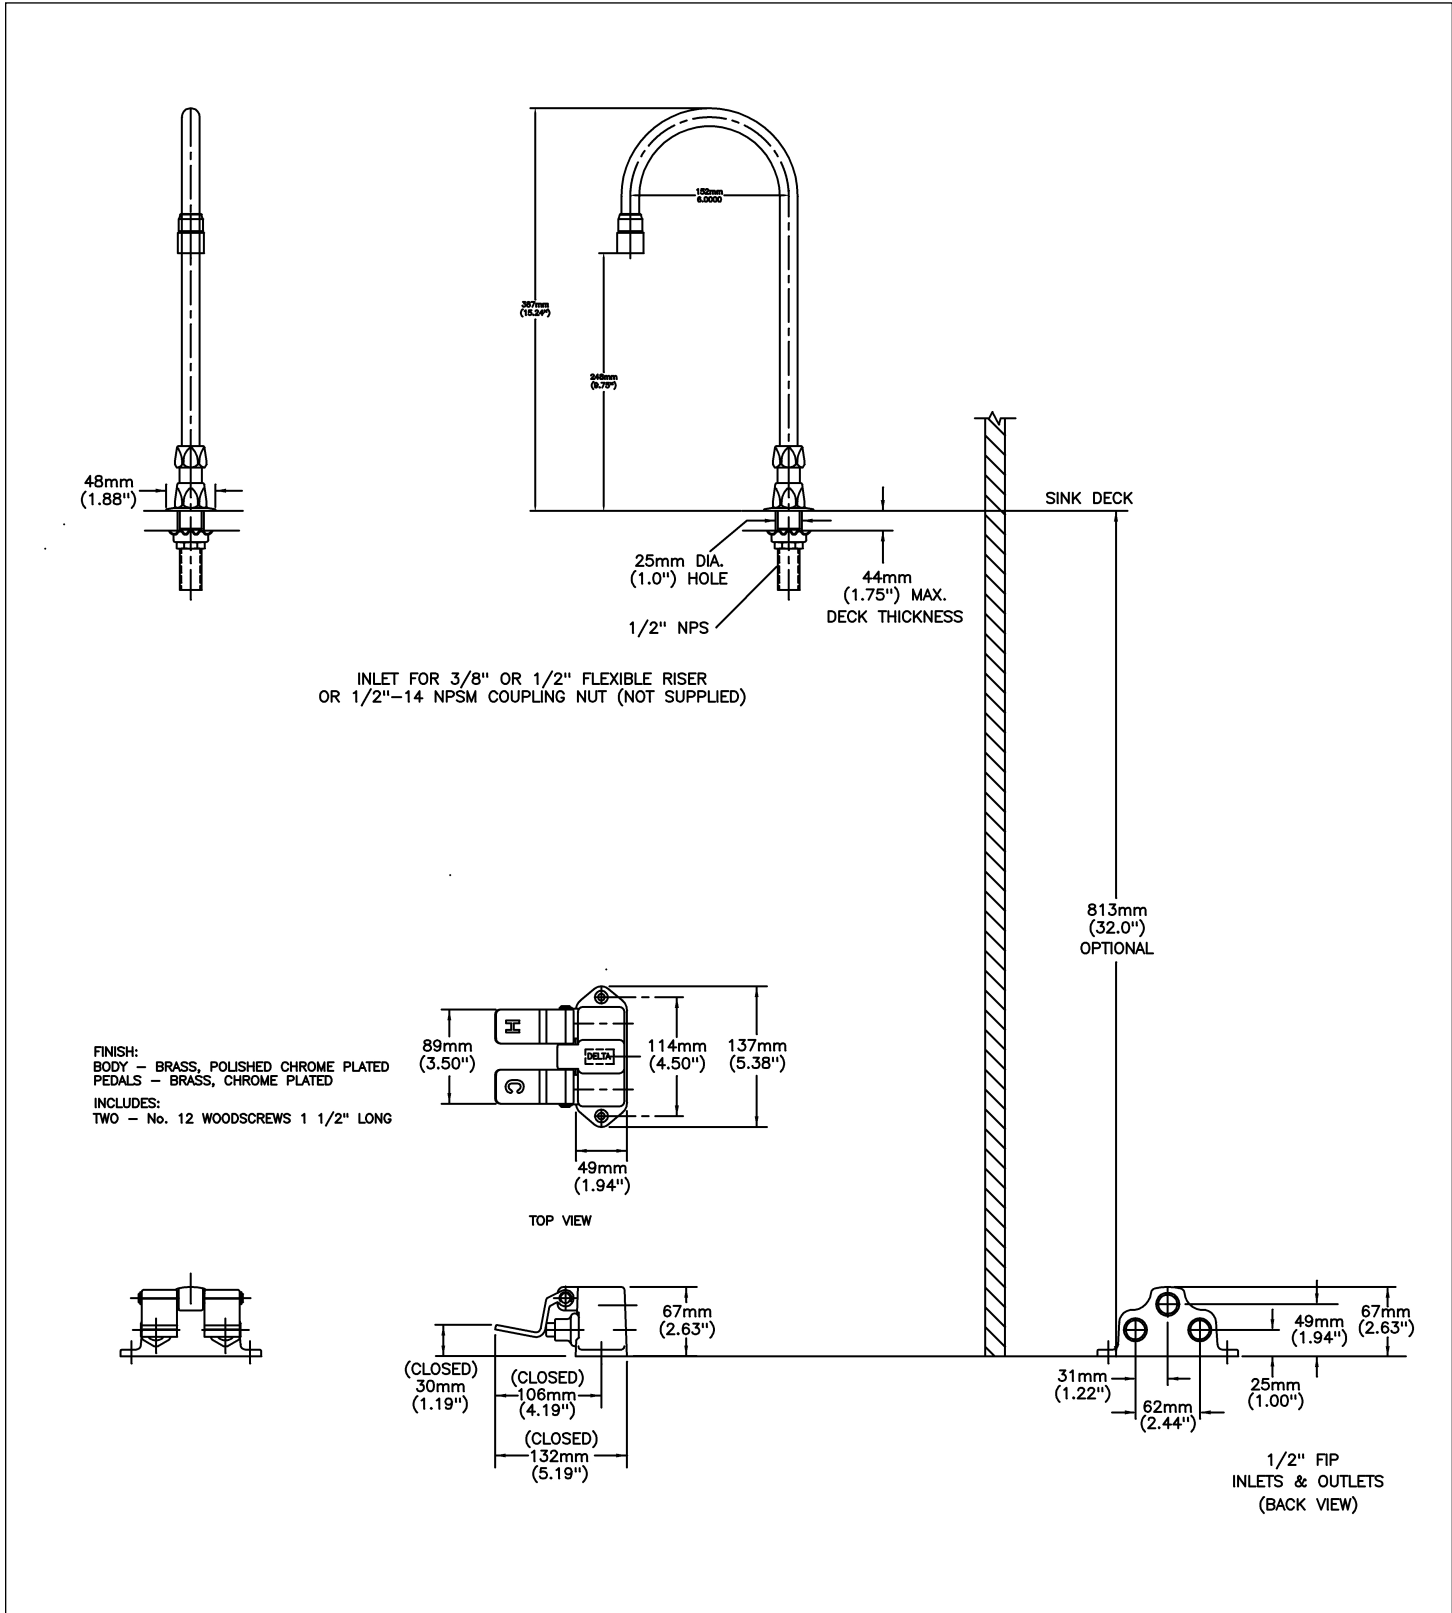

Surgeon Scrub-Up

Pedal Valve

Model No: 54T5432A-R6

COMPLIES WITH:

- CSA certified
- Complies to ASME A112.18.1/CSA B125.1
- For commercial use only.
-  Foot Pedal Control No. 3 Indicates compliance to ICC/ANSI A117.1
- Verified compliant with 0.25% weighted average Pb content regulations
- Outlet options 2 and 7 are EPA WaterSense listed
- (Contact Delta Representative for State and/or Local Approvals)

SPECIFICATION:

- Foot Pedal Mixing Valve
- Spout: R6 - Gooseneck spout-6.0" spout reach -13.5" height(unmounted)- Standard rigid/swivel field installation unless LS Limited swing option selected-Vandal resistant .090" wall thickness
- Outlet#: 2 - Vandal Resistant 1.5 GPM (5.7 L/Min) Laminar w/Agion® Antimicrobial
- Deckmount brass flange,
- 3/8" IPS shank, and locknut
- Forged brass floormount self close foot pedal valve
- Two indexed pedals
- Polished chrome plate finish
- No stops

OPERATION:

- Not Available

(Dimensional drawing on following page)

Delta reserves the right (1) to make changes to specifications and materials, and (2) to change or discontinue models, both without notice or obligation. Dimensions are for reference. Measurement may vary plus or minus 6mm(0.25"). Mounting locations are suggested only. Check with local codes for requirements in your area. This spec was produced May 13, 2021.

Delta reserves the right (1) to make changes to specifications and materials, and (2) to change or discontinue models, both without notice or obligation. Dimensions are for reference. Measurement may vary plus or minus 6mm(0.25"). Mounting locations are suggested only. Check with local codes for requirements in your area. This spec was produced May 13, 2021.