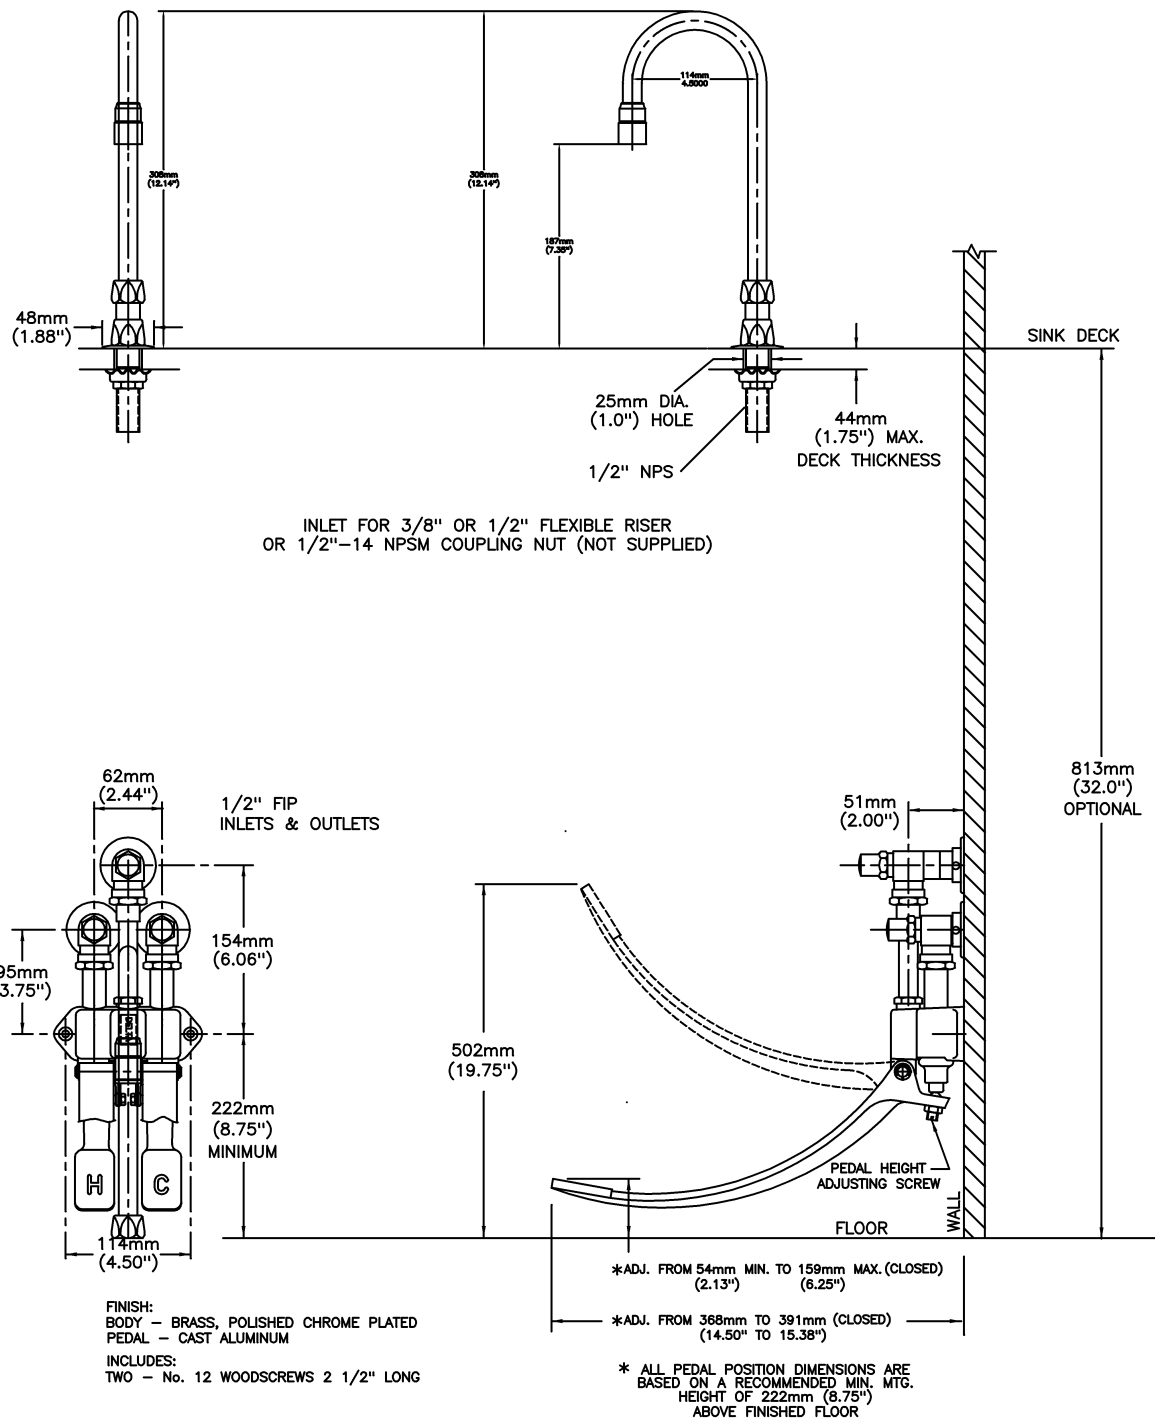

### **SPECIFICATION:**

- Foot Pedal Mixing Valve
- Spout: R2 - Gooseneck spout-4.5" spout reach -Standard rigid/swivel field installation-Vandal resistant .090" wall thickness(R2)
- Outlet#: 2 - Vandal Resistant 1.5 GPM (5.7 L/Min) Laminar w/Agion® Antimicrobial
- Deckmount brass flange,
- 3/8" IPS shank, and locknut
- Forged brass wallmount self close foot pedal valve
- Two aluminum indexed pedals
- Polished chrome plated finish
- With inlet stops
- With outlet volume control stop
- Set screw wall flanges

### **OPERATION:**

- Not Available

***(Dimensional drawing on following page)***

Delta reserves the right (1) to make changes to specifications and materials, and (2) to change or discontinue models, both without notice or obligation. Dimensions are for reference. Measurement may vary plus or minus 6mm(0.25"). Mounting locations are suggested only. Check with local codes for requirements in your area. This spec was produced April 21, 2021.

Delta reserves the right (1) to make changes to specifications and materials, and (2) to change or discontinue models, both without notice or obligation. Dimensions are for reference. Measurement may vary plus or minus 6mm(0.25"). Mounting locations are suggested only. Check with local codes for requirements in your area. This spec was produced April 21, 2021.