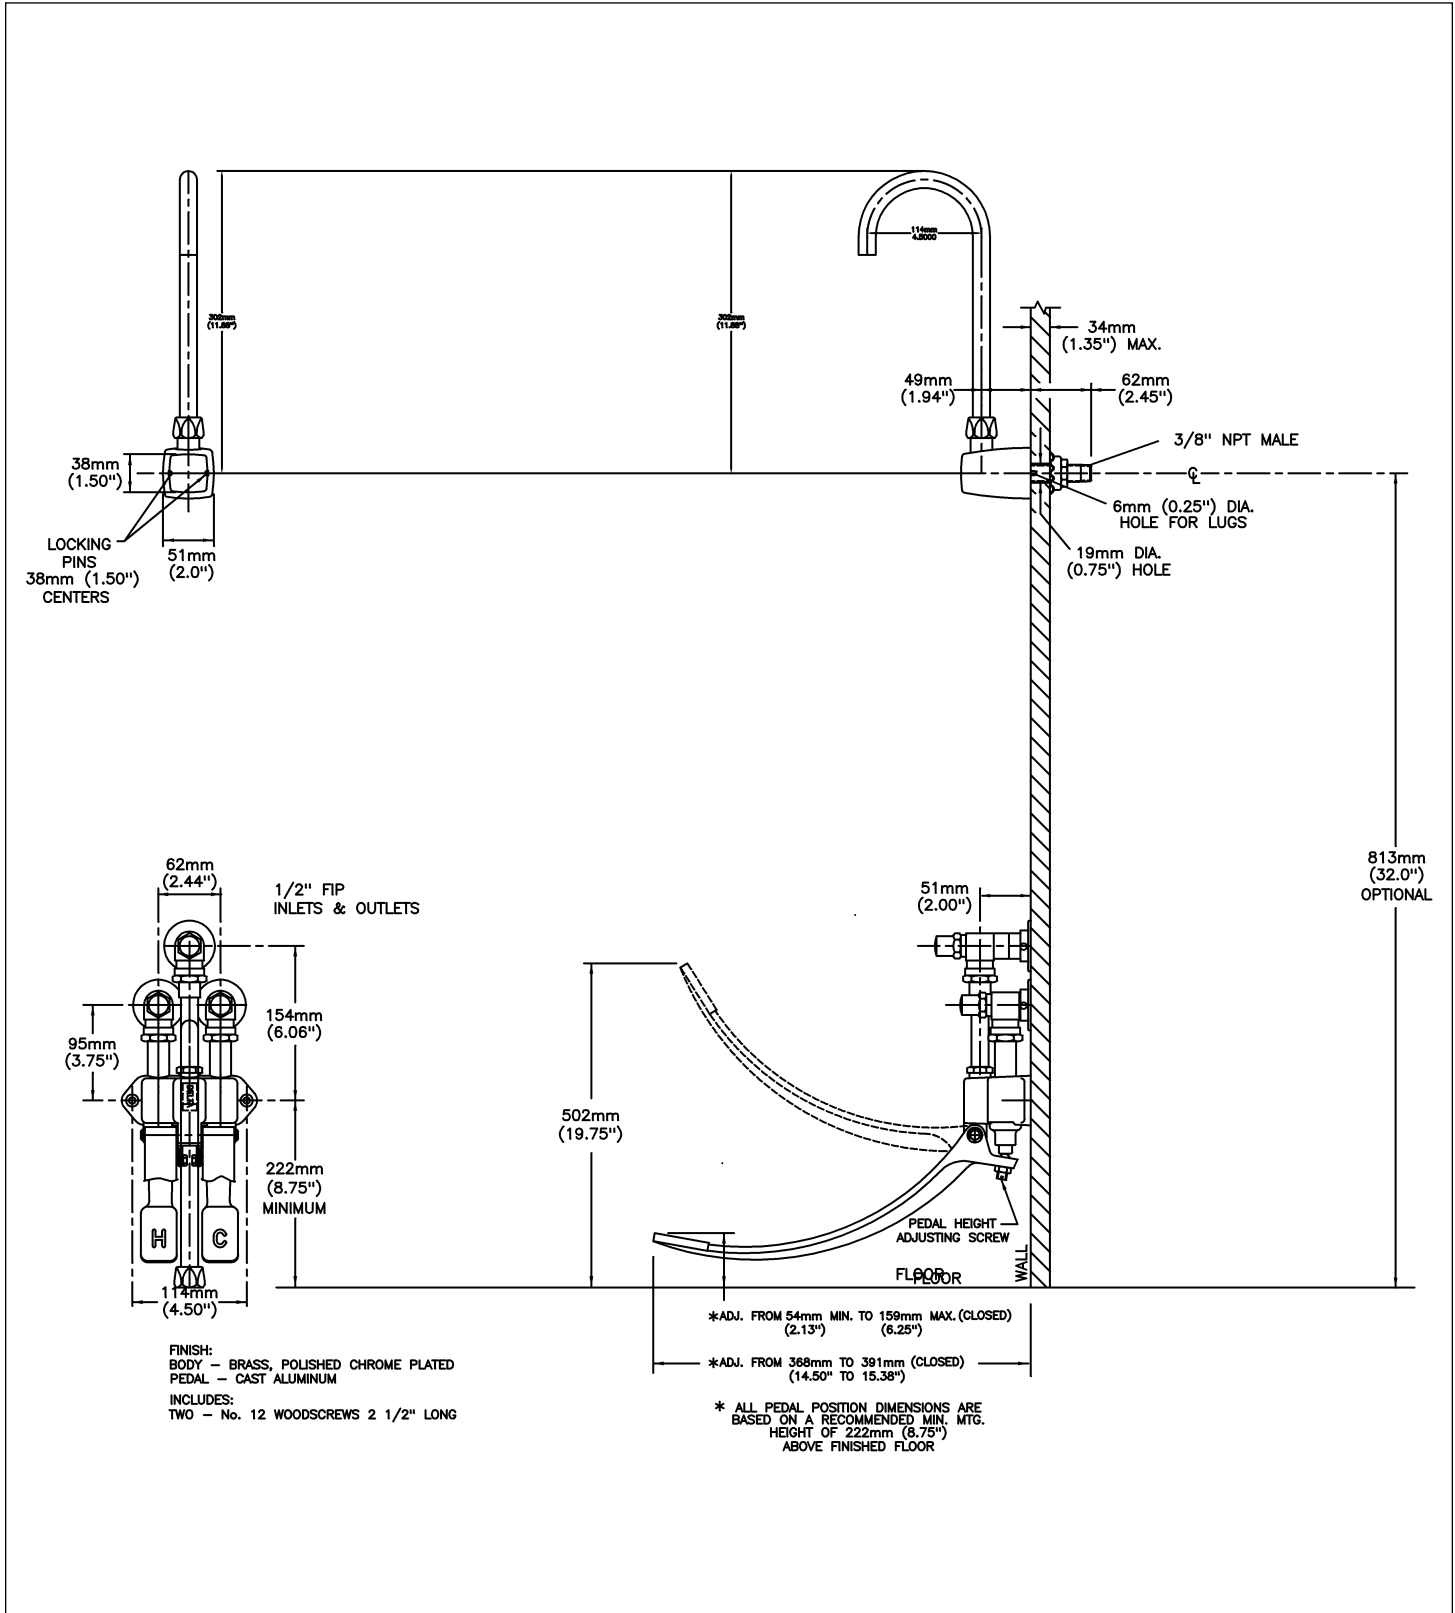

Surgeon Scrub-Up Pedal Valve

Model No: 54T5327A

COMPLIES WITH:

- CSA certified
- Complies to ASME A112.18.1/CSA B125.1
- For commercial use only.
- Foot Pedal Control No. 3 Indicates compliance to ICC/ANSI A117.1
- Verified compliant with 0.25% weighted average Pb content regulations
- Outlet options 2, 3, 4 and 7 are EPA WaterSense listed
- (Contact Delta Representative for State and/or Local Approvals)

SPECIFICATION:

- Foot Pedal Mixing Valve
- Spout: R2 - Gooseneck spout-4.5" spout reach -Standard rigid/swivel field installation-Vandal resistant .090" wall thickness(R2)
- Outlet#: 7 - Smooth Spout End with Laminar Flow Control in Spout Base - 1.0 GPM (3.8L/min)
- Wallmount brass turret
- With vandal resistant locking lugs,
- 3/8" IPS shank, and locknut
- Forged brass wallmount self close foot pedal valve
- Two aluminum indexed pedals
- Polished chrome plated finish
- With inlet stops
- With outlet volume control stop
- Set screw wall flanges

OPERATION:

- Not Available

(Dimensional drawing on following page)

Delta reserves the right (1) to make changes to specifications and materials, and (2) to change or discontinue models, both without notice or obligation. Dimensions are for reference. Measurement may vary plus or minus 6mm(0.25"). Mounting locations are suggested only. Check with local codes for requirements in your area. This spec was produced July 13, 2021.

Delta reserves the right (1) to make changes to specifications and materials, and (2) to change or discontinue models, both without notice or obligation. Dimensions are for reference. Measurement may vary plus or minus 6mm(0.25"). Mounting locations are suggested only. Check with local codes for requirements in your area. This spec was produced July 13, 2021.