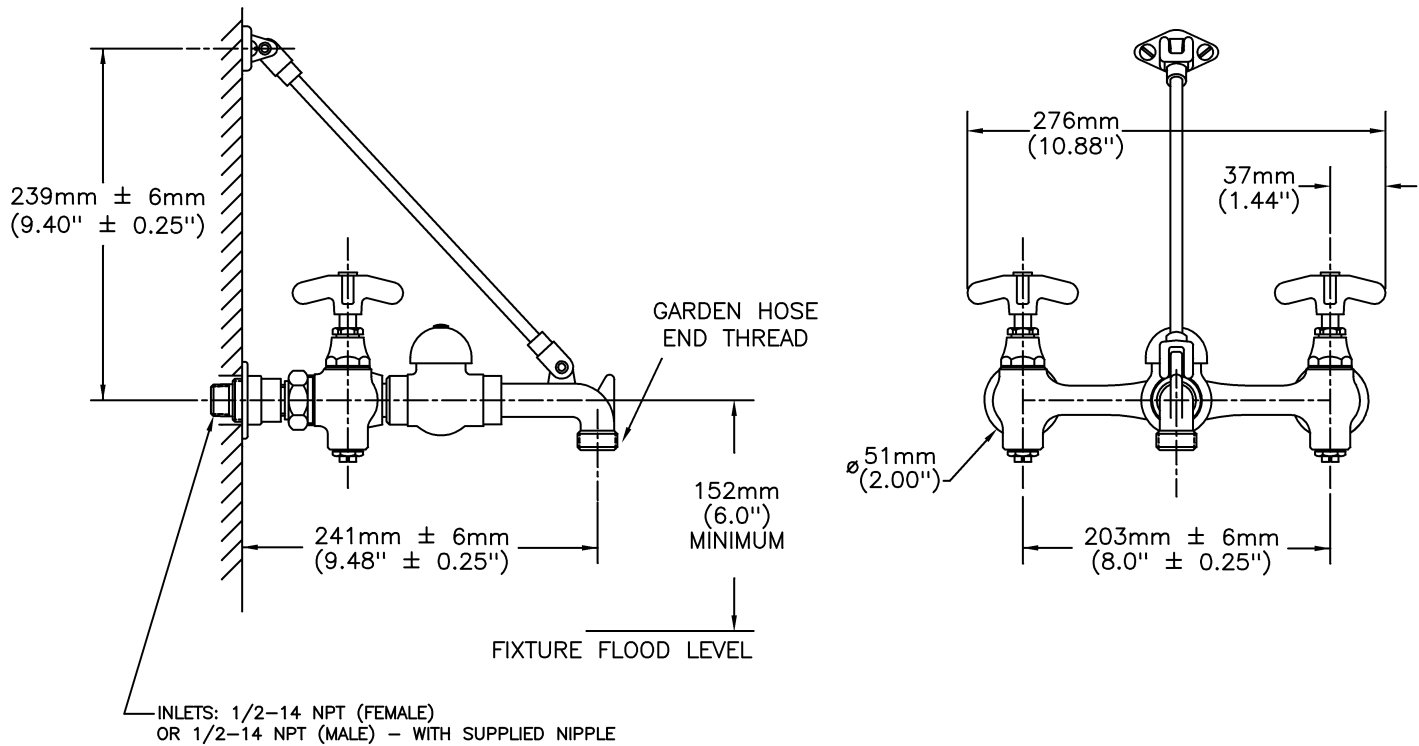

SPECIFICATION:

- 203mm (8") centers
- Centers adjustable from 7.75" to 8.25" unless AC option selected
- Two handles
- Heavy duty cast brass wallmount service sink faucet with integral stops
- Rough chrome plated finish
- Pail hook
- Inline vacuum breaker
- Hose end spout
- Wall brace
- Compression structures
- Color indexed metal cross handles

OPERATION:

- Not Available

(Dimensional drawing on following page)

Delta reserves the right (1) to make changes to specifications and materials, and (2) to change or discontinue models, both without notice or obligation. Dimensions are for reference. Measurement may vary plus or minus 6mm(0.25"). Mounting locations are suggested only. Check with local codes for requirements in your area. This spec was produced April 13, 2021.

Delta reserves the right (1) to make changes to specifications and materials, and (2) to change or discontinue models, both without notice or obligation. Dimensions are for reference. Measurement may vary plus or minus 6mm(0.25"). Mounting locations are suggested only. Check with local codes for requirements in your area. This spec was produced April 13, 2021.