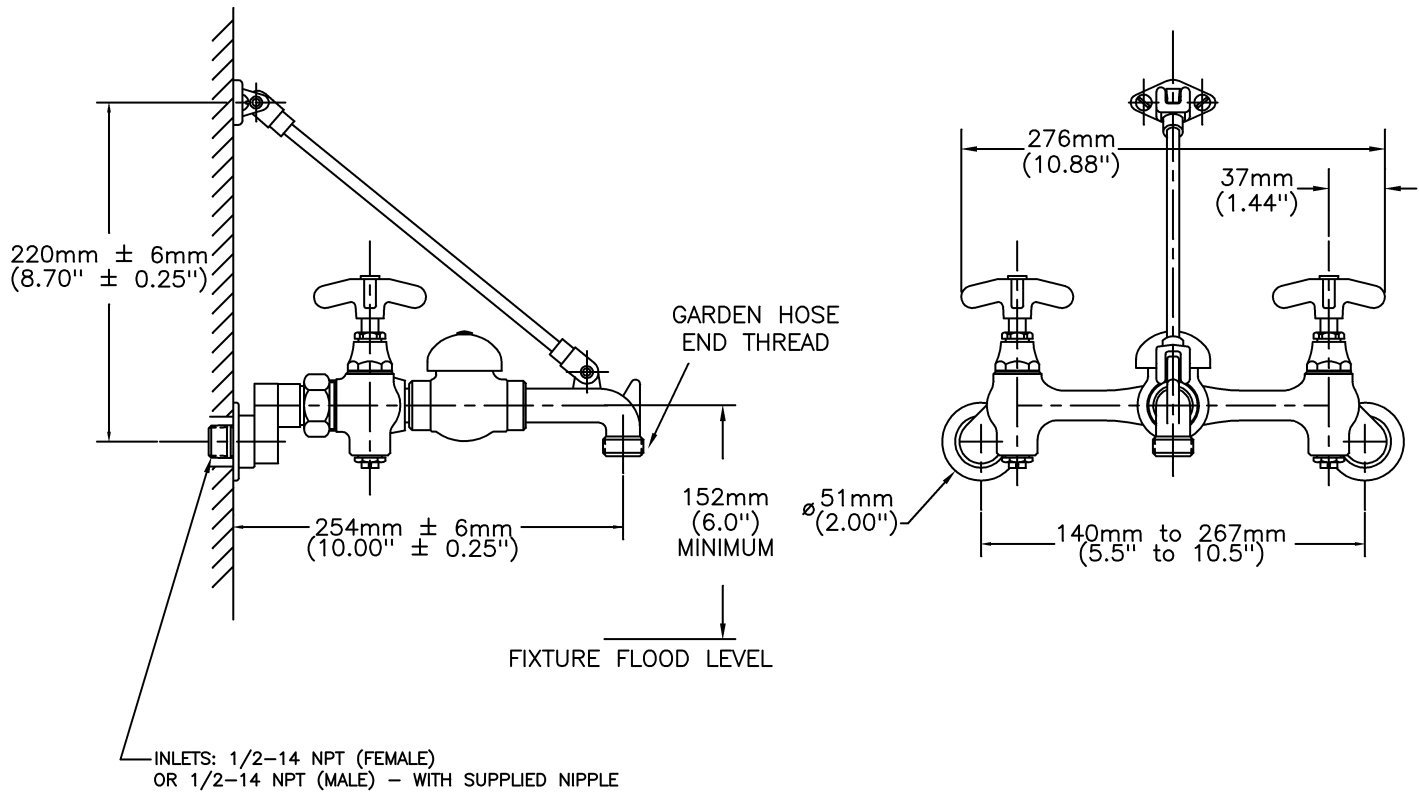

SPECIFICATION:

- 203mm (8") centers
- Centers adjustable from 7.75" to 8.25" unless AC option selected
- Two handles
- Heavy duty cast brass wallmount service sink faucet with integral stops
- Rough chrome plated finish
- Pail hook
- Inline vacuum breaker
- Hose end spout
- Wall brace
- Compression structures
- Color indexed metal cross handles
- (AC)-with 5-1/2" to 10-1/2" Adjustable Centers

OPERATION:

- Not Available

(Dimensional drawing on following page)

Delta reserves the right (1) to make changes to specifications and materials, and (2) to change or discontinue models, both without notice or obligation. Dimensions are for reference. Measurement may vary plus or minus 6mm(0.25"). Mounting locations are suggested only. Check with local codes for requirements in your area. This spec was produced July 13, 2021.

Delta reserves the right (1) to make changes to specifications and materials, and (2) to change or discontinue models, both without notice or obligation. Dimensions are for reference. Measurement may vary plus or minus 6mm(0.25"). Mounting locations are suggested only. Check with local codes for requirements in your area. This spec was produced July 13, 2021.