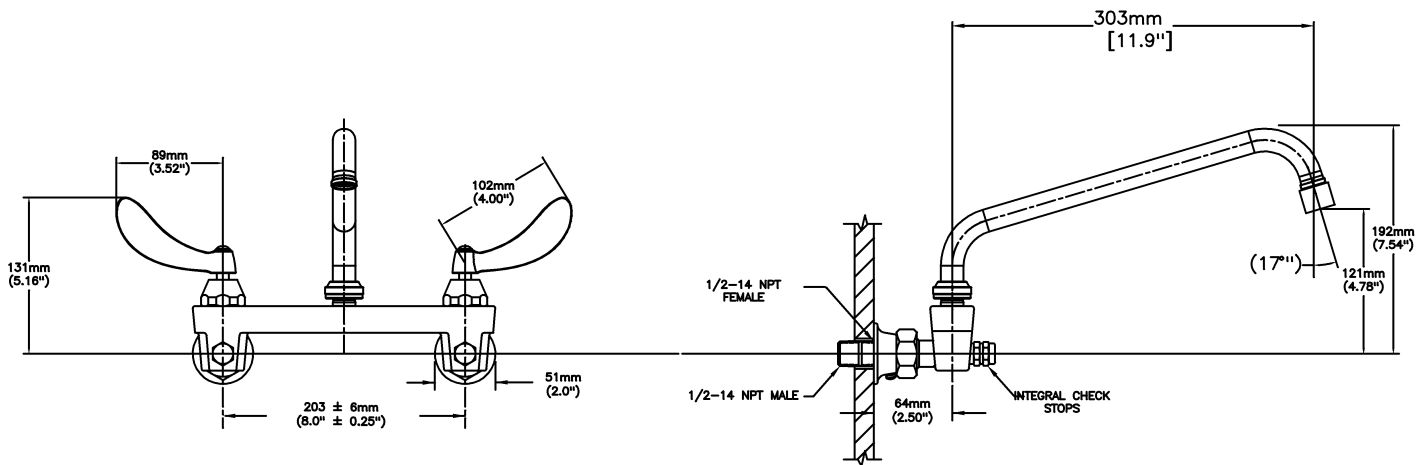

### SPECIFICATION:

- 203 mm (8") centers cast brass wallmount sink faucet
- Centers adjustable from 7.75" to 8.25" unless AC option selected
- Two handle
- Polished chrome plated finish
- WITH integral check stops
- CER-TECK® 1/4 turn ceramic disk cartridge
- Spout#: 4 - 279mm (11") Tubular Swing Spout(S7)
- Outlet#: 4 - Standard 1.5 GPM (5.7 L/Min) Flow Control Aerator
- Handle#: 4 - 102 mm (4") Blade Handles- ADA Compliant-Sanitary Hoods- Metal-Color indexed-Vandal resistant screws

### OPERATION:

- Not Available

***(Dimensional drawing on following page)***

Delta reserves the right (1) to make changes to specifications and materials, and (2) to change or discontinue models, both without notice or obligation. Dimensions are for reference. Measurement may vary plus or minus 6mm(0.25"). Mounting locations are suggested only. Check with local codes for requirements in your area. This spec was produced July 13, 2021.

INLETS: 1/2-14 NPT (FEMALE)  
OR 1/2-14 NPT (MALE) - WITH SUPPLIED NIPPLE

Delta reserves the right (1) to make changes to specifications and materials, and (2) to change or discontinue models, both without notice or obligation. Dimensions are for reference. Measurement may vary plus or minus 6mm(0.25"). Mounting locations are suggested only. Check with local codes for requirements in your area. This spec was produced July 13, 2021.