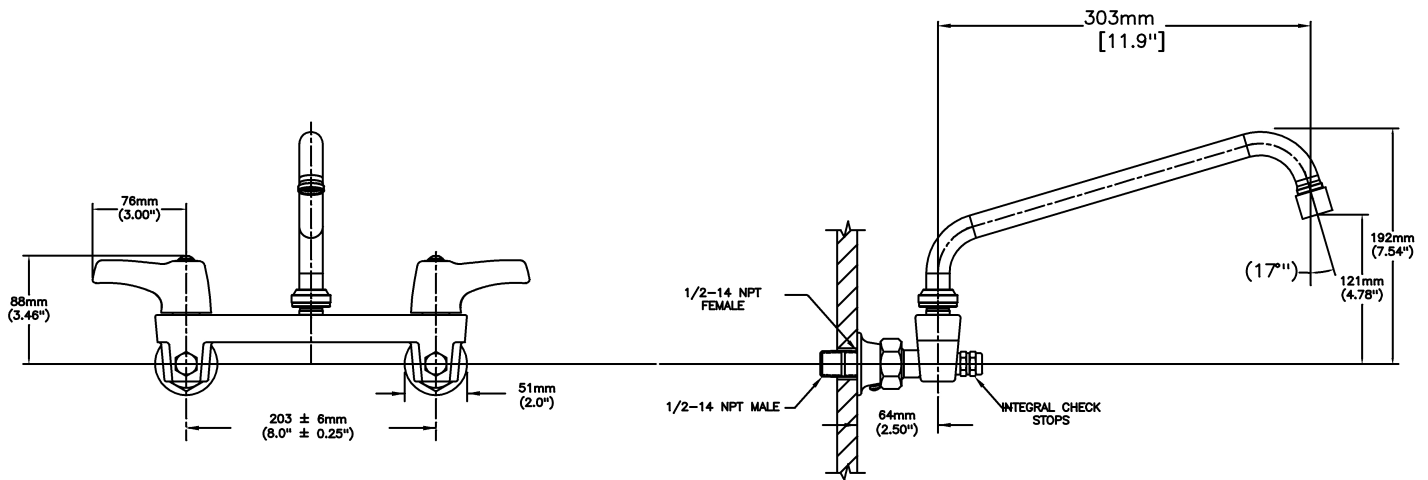

SPECIFICATION:

- 203 mm (8") centers cast brass wallmount sink faucet
- Centers adjustable from 7.75" to 8.25" unless AC option selected
- Two handle
- Polished chrome plated finish
- WITH integral check stops
- CER-TECK® 1/4 turn ceramic disk cartridge
- Spout#: 4 - 279mm (11") Tubular Swing Spout(S7)
- Outlet#: 3 - Vandal Resistant Aerator Outlet- 1.5 GPM (5.7 L/min) Flow Rate at 60 psi- pressure compensating
- Handle#: 3 - 76 mm (3") Lever Blade Handles-ADA Compliant-Metal-Color indexed-Vandal Resistant screws

OPERATION:

- Not Available

(Dimensional drawing on following page)

Delta reserves the right (1) to make changes to specifications and materials, and (2) to change or discontinue models, both without notice or obligation. Dimensions are for reference. Measurement may vary plus or minus 6mm(0.25"). Mounting locations are suggested only. Check with local codes for requirements in your area. This spec was produced May 14, 2021.

INLETS: 1/2-14 NPT (FEMALE)
OR 1/2-14 NPT (MALE) - WITH SUPPLIED NIPPLE

Delta reserves the right (1) to make changes to specifications and materials, and (2) to change or discontinue models, both without notice or obligation. Dimensions are for reference. Measurement may vary plus or minus 6mm(0.25"). Mounting locations are suggested only. Check with local codes for requirements in your area. This spec was produced May 14, 2021.