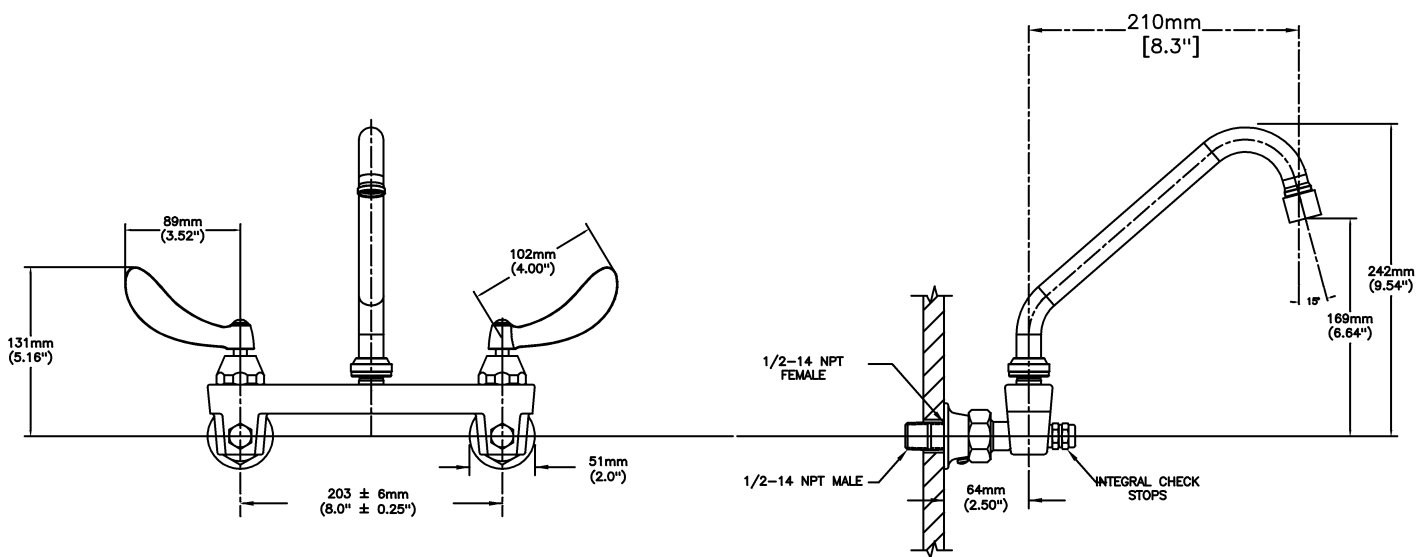

### SPECIFICATION:

- 203 mm (8") centers cast brass wallmount sink faucet
- Centers adjustable from 7.75" to 8.25" unless AC option selected
- Two handle
- Polished chrome plated finish
- WITH integral check stops
- CER-TECK® 1/4 turn ceramic disk cartridge
- Spout#: 2 - 203mm (8") Tubular Swing Spout(S5)
- Outlet#: 4 - Standard 1.5 GPM (5.7 L/Min) Flow Control Aerator
- Handle#: 4 - 102 mm (4") Blade Handles- ADA Compliant-Sanitary Hoods- Metal-Color indexed-Vandal resistant screws

### OPERATION:

- Not Available

***(Dimensional drawing on following page)***

Delta reserves the right (1) to make changes to specifications and materials, and (2) to change or discontinue models, both without notice or obligation. Dimensions are for reference. Measurement may vary plus or minus 6mm(0.25"). Mounting locations are suggested only. Check with local codes for requirements in your area. This spec was produced July 13, 2021.

INLETS: 1/2-14 NPT (FEMALE)  
OR 1/2-14 NPT (MALE) - WITH SUPPLIED NIPPLE

Delta reserves the right (1) to make changes to specifications and materials, and (2) to change or discontinue models, both without notice or obligation. Dimensions are for reference. Measurement may vary plus or minus 6mm(0.25"). Mounting locations are suggested only. Check with local codes for requirements in your area. This spec was produced July 13, 2021.