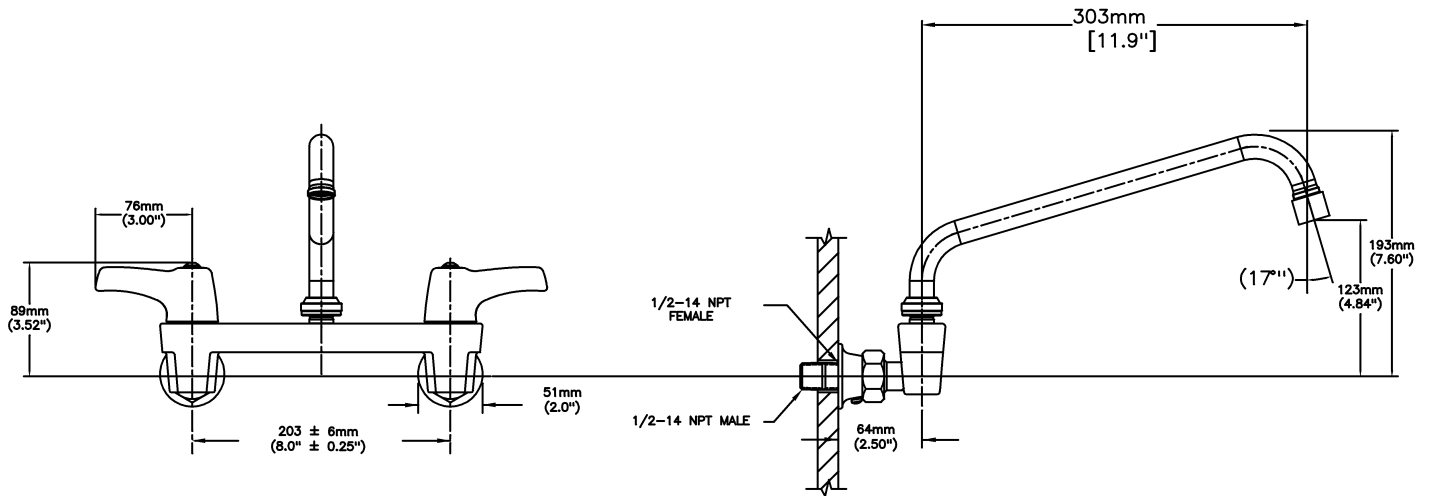

NOTES:

28T4 - 8" Wallmount LESS Integral Check Stops - TUF-TECK®

SPECIFICATION:

- 203 mm (8") centers cast brass wallmount sink faucet
- Centers adjustable from 7.75" to 8.25" unless AC option selected
- Two handle
- Polished chrome plated finish
- LESS integral stops
- CER-TECK® 1/4 turn ceramic disk cartridges
- Spout#: 4 - 279mm (11") Tubular Swing Spout(S7)
- Outlet#: 3 - Vandal Resistant Aerator Outlet- 1.5 GPM (5.7 L/min) Flow Rate at 60 psi- pressure compensating
- Handle#: 3 - 76 mm (3") Lever Blade Handles-ADA Compliant-Metal-Color indexed-Vandal Resistant screws

OPERATION:

- Not Available

(Dimensional drawing on following page)

Delta reserves the right (1) to make changes to specifications and materials, and (2) to change or discontinue models, both without notice or obligation. Dimensions are for reference. Measurement may vary plus or minus 6mm(0.25"). Mounting locations are suggested only. Check with local codes for requirements in your area. This spec was produced April 13, 2021.

INLETS: 1/2-14 NPT (FEMALE)
OR 1/2-14 NPT (MALE) - WITH SUPPLIED NIPPLE

Delta reserves the right (1) to make changes to specifications and materials, and (2) to change or discontinue models, both without notice or obligation. Dimensions are for reference. Measurement may vary plus or minus 6mm(0.25"). Mounting locations are suggested only. Check with local codes for requirements in your area. This spec was produced April 13, 2021.