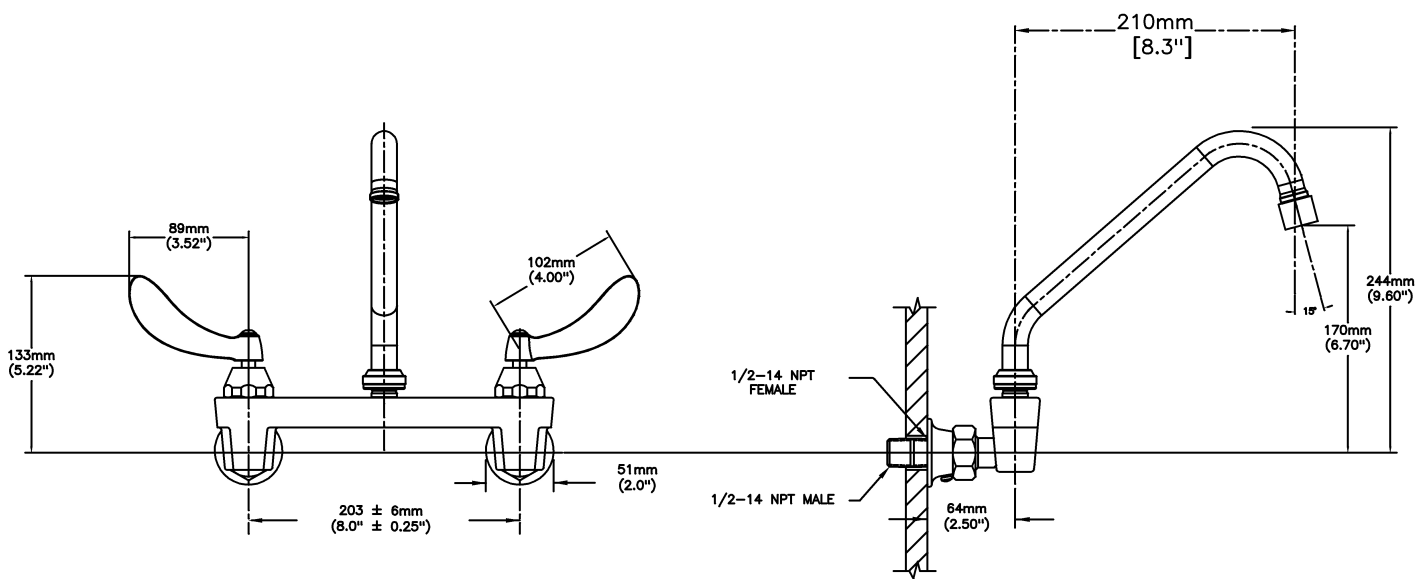

#### SPECIFICATION:

- 203 mm (8") centers cast brass wallmount sink faucet
- Centers adjustable from 7.75" to 8.25" unless AC option selected
- Two handle
- Polished chrome plated finish
- LESS integral stops
- CER-TECK® 1/4 turn ceramic disk cartridges
- Spout#: 2 - 203mm (8") Tubular Swing Spout(S5)
- Outlet#: 2 - Vandal Res.1.5 GPM (5.7 L/Min) Laminar w/Agion® Antimicrobial
- Handle#: 4 - 102 mm (4") Blade Handles- ADA Compliant-Sanitary Hoods-Metal-Color indexed-Vandal resistant screws

#### OPERATION:

- Not Available

***(Dimensional drawing on following page)***

Delta reserves the right (1) to make changes to specifications and materials, and (2) to change or discontinue models, both without notice or obligation. Dimensions are for reference. Measurement may vary plus or minus 6mm(0.25"). Mounting locations are suggested only. Check with local codes for requirements in your area. This spec was produced July 13, 2021.

Delta reserves the right (1) to make changes to specifications and materials, and (2) to change or discontinue models, both without notice or obligation. Dimensions are for reference. Measurement may vary plus or minus 6mm(0.25"). Mounting locations are suggested only. Check with local codes for requirements in your area. This spec was produced July 13, 2021.