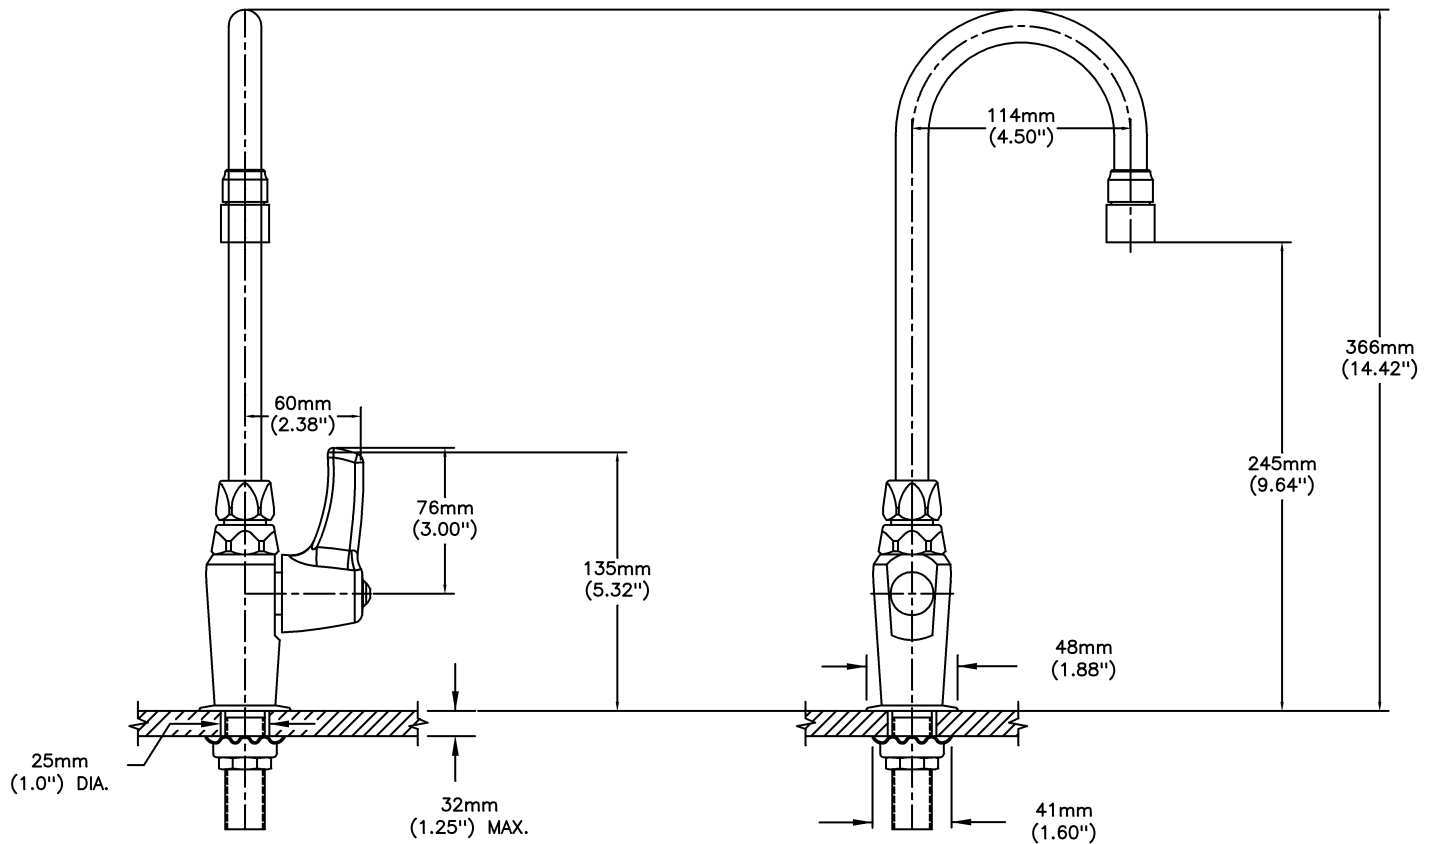

Sink Faucet Deckmount

Cast Brass Single Pantry Faucet - CER-TECK®

Model No: 27C643

COMPLIES WITH:

- CSA certified
- Complies to ASME A112.18.1/CSA B125.1
- Handle No. 3
-  Indicates compliance to ICC/ANSI A117.1
- Verified compliant with 0.25% weighted average Pb content regulations
- Outlet options 2, 3, 4 and 7 are EPA WaterSense listed
- (Contact Delta Representative for State and/or Local Approvals)

NOTES:

27T - Single Hole Deck Faucets - Single Handle No Mixing TUF-TECK®

(Dimensional drawing on following page)

SPECIFICATION:

- CAST BRASS single pantry faucet
- Polished chrome plated spout and trim
- CER-TECK® 1/4 turn ceramic structure
- Metal hold-down package
- Spout#: 6 - Gooseneck spout-4.5" spout reach -Standard rigid/swivel field installation-Vandal resistant .090" wall thickness(R2)
- Outlet#: 4 - Standard 1.5 GPM (5.7 L/Min) Flow Control Aerator
- Handle#: 3 - 76 mm (3") Lever Blade Handle-ADA Compliant-Metal-Color indexed-Vandal Resistant screw

OPERATION:

- Not Available

Delta reserves the right (1) to make changes to specifications and materials, and (2) to change or discontinue models, both without notice or obligation. Dimensions are for reference. Measurement may vary plus or minus 6mm(0.25"). Mounting locations are suggested only. Check with local codes for requirements in your area. This spec was produced April 19, 2021.

INLET FOR 3/8" OR 1/2" FLEXIBLE RISER
OR 1/2-14 NPSM COUPLING NUT (NUT NOT SUPPLIED)

Delta reserves the right (1) to make changes to specifications and materials, and (2) to change or discontinue models, both without notice or obligation. Dimensions are for reference. Measurement may vary plus or minus 6mm(0.25"). Mounting locations are suggested only. Check with local codes for requirements in your area. This spec was produced April 19, 2021.