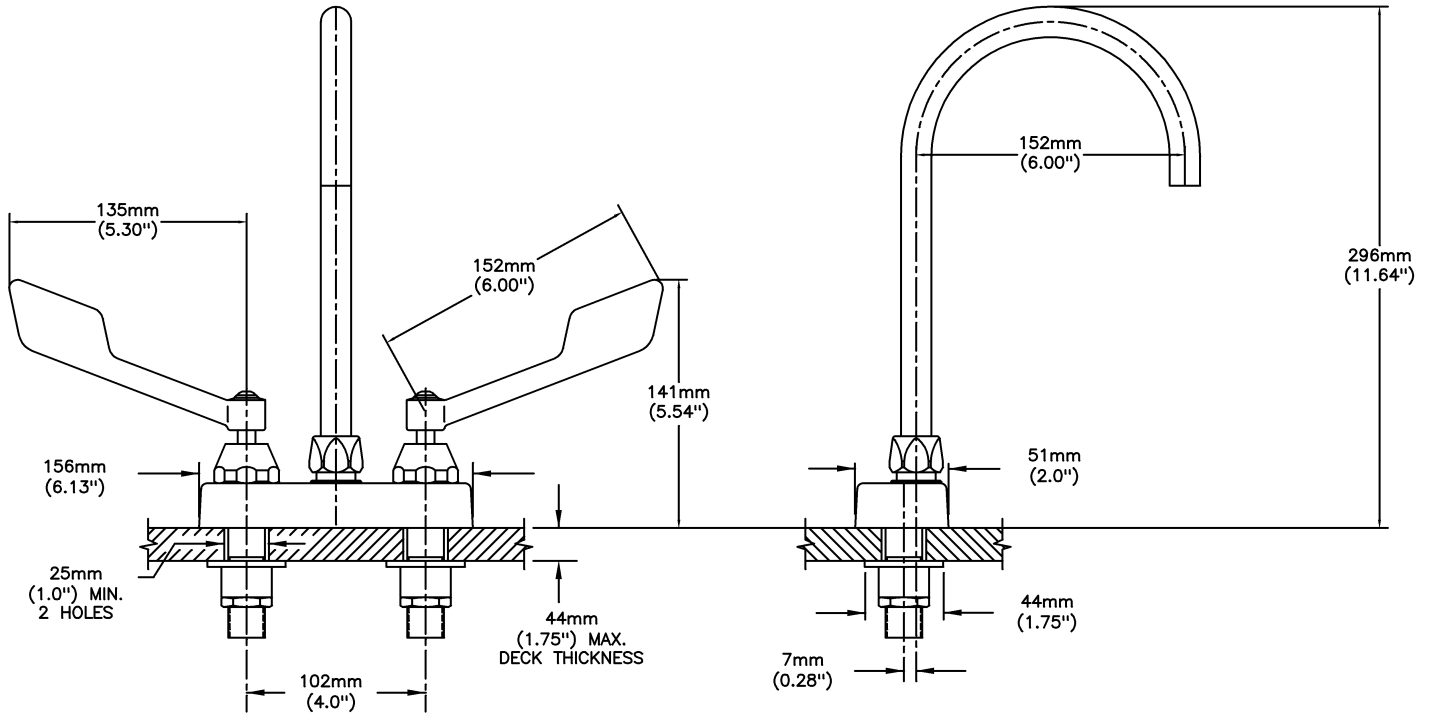

Lavatory Faucets

4" deck LESS pop-up - CER-TECK® ceramic structures

Model No: 27C4975

COMPLIES WITH:

- Verified compliant with 0.25% weighted average Pb content regulations
- CSA certified.
- Complies to ASME A112.18.1/CSA B125.1
- Outlet options 2, 3, 4 and 7 are EPA WaterSense listed
- (Contact Delta Representative for State and/or Local Approvals)

NOTES:

27T4 - 4" deck LESS pop-up -TUF-TECK® compression structures

SPECIFICATION:

- HEAVY DUTY CAST BRASS sink faucet
- 102mm (4") centers, two handle
- Polished chrome plated finish
- CER-TECK® ceramic structures
- Metal hold-down package
- Spout#: 9 - Gooseneck spout-6.0" spout reach - 10.4" height (unmounted)- Standard rigid/swivel field installation unless LS Limited swing option selected- Vandal resistant .090" wall thickness-(R4)
- Outlet#: 7 - Smooth Spout End with Laminar Flow Control in Spout Base - 1.0 GPM (3.8L/min)
- Handle#: 5 - 152 mm (6") Wrist Blade Handles-ADA Compliant- Sanitary Hoods-Metal-Color indexed-Vandal resistant screws

OPERATION:

- Not Available

(Dimensional drawing on following page)

Delta reserves the right (1) to make changes to specifications and materials, and (2) to change or discontinue models, both without notice or obligation. Dimensions are for reference. Measurement may vary plus or minus 6mm(0.25"). Mounting locations are suggested only. Check with local codes for requirements in your area. This spec was produced April 21, 2021.

INLET FOR 3/8" OR 1/2" FLEXIBLE RISER
OR 1/2-14 NPSM COUPLING NUT (NOT SUPPLIED)

Delta reserves the right (1) to make changes to specifications and materials, and (2) to change or discontinue models, both without notice or obligation. Dimensions are for reference. Measurement may vary plus or minus 6mm(0.25"). Mounting locations are suggested only. Check with local codes for requirements in your area. This spec was produced April 21, 2021.