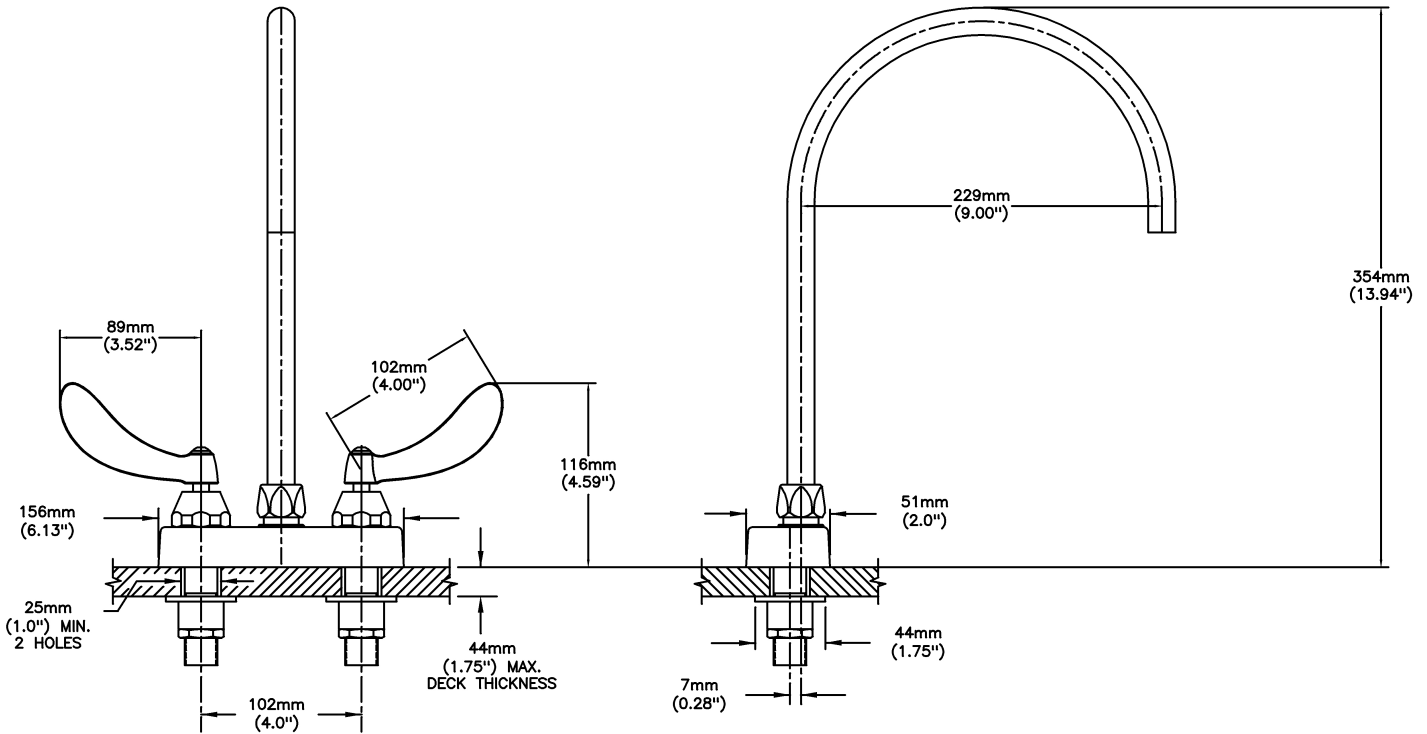

Lavatory Faucets

4" deck LESS pop-up - CER-TECK® ceramic structures

Model No: 27C4974-R7

COMPLIES WITH:

- Verified compliant with 0.25% weighted average Pb content regulations
- CSA certified.
- Complies to ASME A112.18.1/CSA B125.1
- Outlet options 2, 3, 4 and 7 are EPA WaterSense listed
- (Contact Delta Representative for State and/or Local Approvals)

NOTES:

27T4 - 4" deck LESS pop-up -TUF-TECK® compression structures

SPECIFICATION:

- HEAVY DUTY CAST BRASS sink faucet
- 102mm (4") centers, two handle
- Polished chrome plated finish
- CER-TECK® ceramic structures
- Metal hold-down package
- Spout: R7 - Gooseneck spout-9.0" spout reach -12.7" height(unmounted)- Standard rigid/swivel field installation unless LS Limited swing option selected-Vandal resistant.090" wall thickness
- Outlet#: 7 - Smooth Spout End with Laminar Flow Control in Spout Base - 1.0 GPM (3.8L/min)
- Handle#: 4 - 102 mm (4") Blade Handles- ADA Compliant-Sanitary Hoods- Metal-Color indexed-Vandal resistant screws

OPERATION:

- Not Available

(Dimensional drawing on following page)

Delta reserves the right (1) to make changes to specifications and materials, and (2) to change or discontinue models, both without notice or obligation. Dimensions are for reference. Measurement may vary plus or minus 6mm(0.25"). Mounting locations are suggested only. Check with local codes for requirements in your area. This spec was produced June 16, 2021.

INLET FOR 3/8" OR 1/2" FLEXIBLE RISER
OR 1/2-14 NPSM COUPLING NUT (NOT SUPPLIED)

Delta reserves the right (1) to make changes to specifications and materials, and (2) to change or discontinue models, both without notice or obligation. Dimensions are for reference. Measurement may vary plus or minus 6mm(0.25"). Mounting locations are suggested only. Check with local codes for requirements in your area. This spec was produced June 16, 2021.