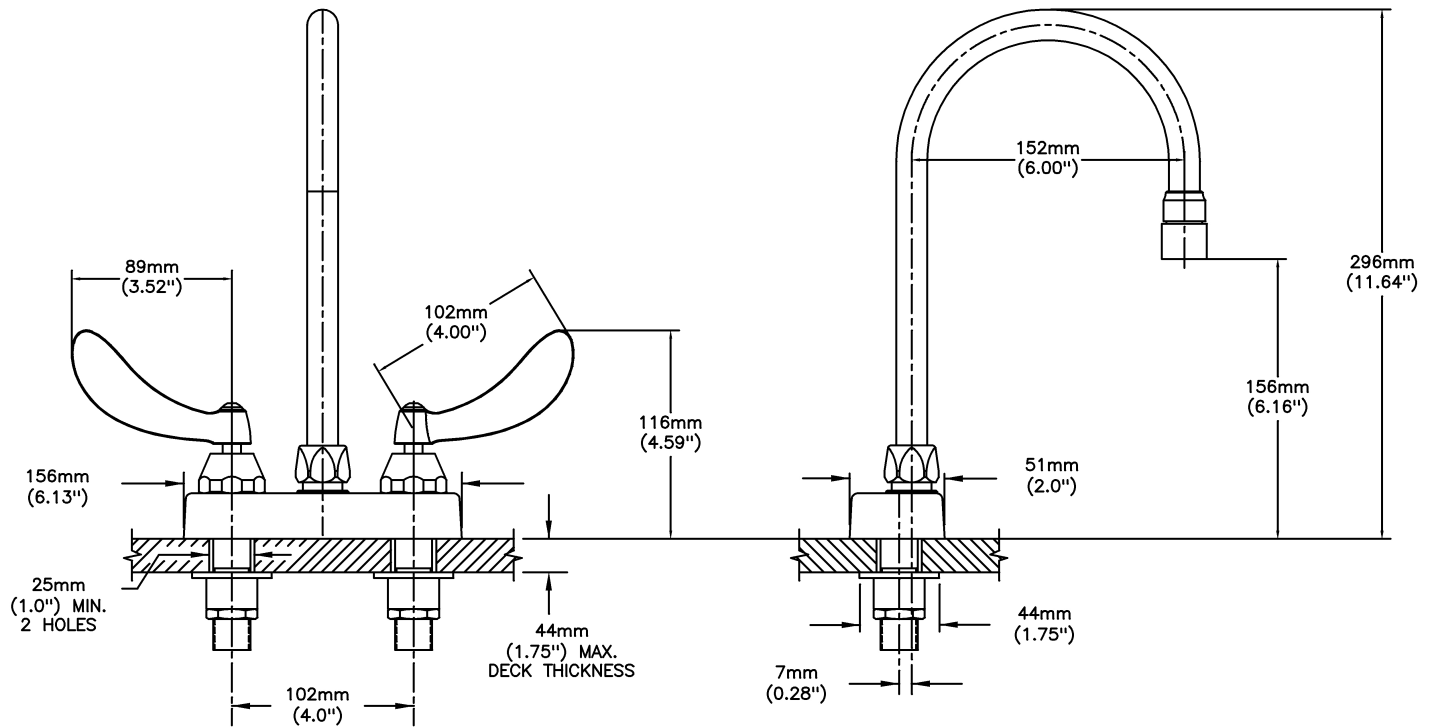

Lavatory Faucets

4" deck LESS pop-up - CER-TECK® ceramic structures

Model No: 27C4954

COMPLIES WITH:

- Verified compliant with 0.25% weighted average Pb content regulations
- CSA certified.
- Complies to ASME A112.18.1/CSA B125.1
- (Contact Delta Representative for State and/or Local Approvals)

NOTES:

27T4 - 4" deck LESS pop-up -TUF-TECK® compression structures

SPECIFICATION:

- HEAVY DUTY CAST BRASS sink faucet
- 102mm (4") centers, two handle
- Polished chrome plated finish
- CER-TECK® ceramic structures
- Metal hold-down package
- Spout#: 9 - Gooseneck spout-6.0" spout reach - 10.4" height (unmounted)- Standard rigid/swivel field installation unless LS Limited swing option selected- Vandal resistant .090" wall thickness-(R4)
- Outlet#: 5 - Vandal Resistant 0.5gpm (1.9 L/min) Non-Aerating Spray Outlet
- Handle#: 4 - 102 mm (4") Blade Handles- ADA Compliant-Sanitary Hoods- Metal-Color indexed-Vandal resistant screws

OPERATION:

- Not Available

(Dimensional drawing on following page)

Delta reserves the right (1) to make changes to specifications and materials, and (2) to change or discontinue models, both without notice or obligation. Dimensions are for reference. Measurement may vary plus or minus 6mm(0.25"). Mounting locations are suggested only. Check with local codes for requirements in your area. This spec was produced May 12, 2021.

INLET FOR 3/8" OR 1/2" FLEXIBLE RISER
OR 1/2-14 NPSM COUPLING NUT (NOT SUPPLIED)

Delta reserves the right (1) to make changes to specifications and materials, and (2) to change or discontinue models, both without notice or obligation. Dimensions are for reference. Measurement may vary plus or minus 6mm(0.25"). Mounting locations are suggested only. Check with local codes for requirements in your area. This spec was produced May 12, 2021.