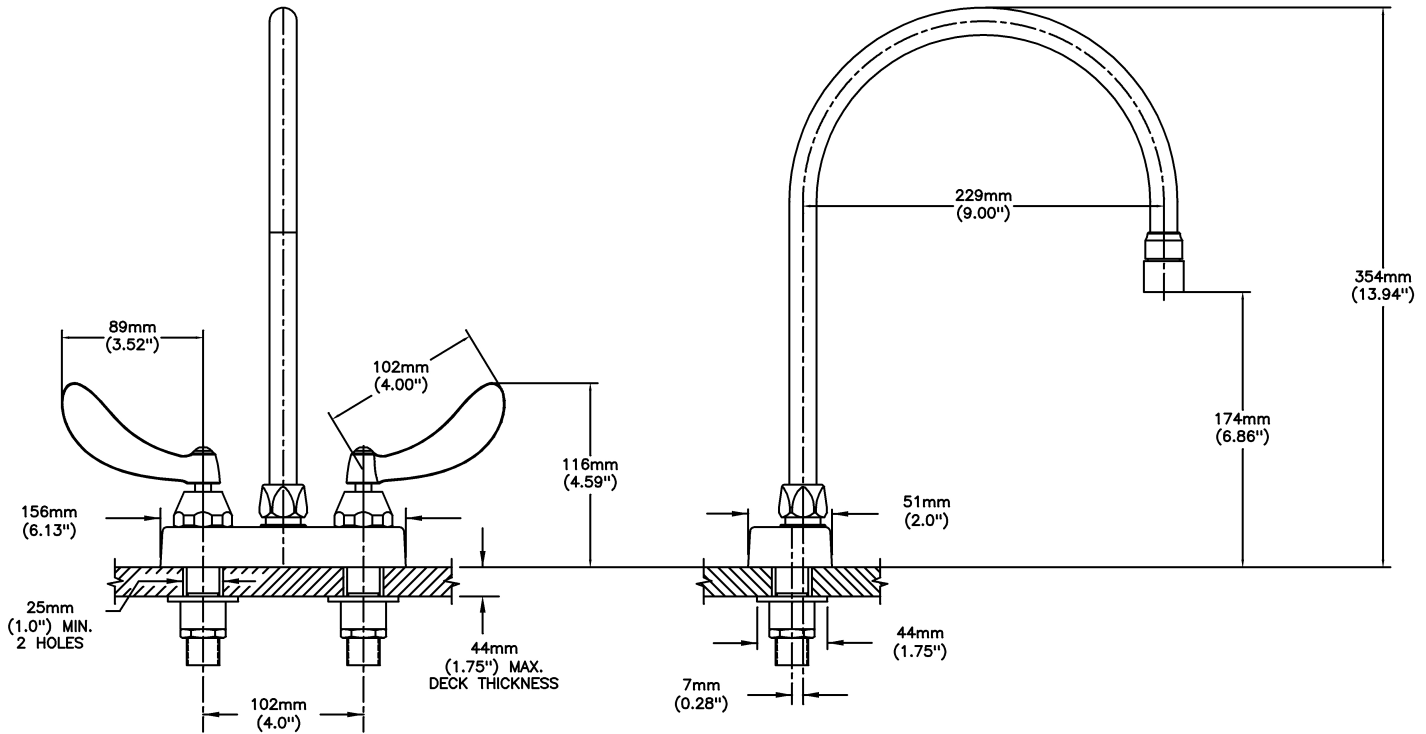

Lavatory Faucets

4" deck LESS pop-up - CER-TECK® ceramic structures

Model No: 27C4954-R7

COMPLIES WITH:

- Verified compliant with 0.25% weighted average Pb content regulations
- CSA certified.
- Complies to ASME A112.18.1/CSA B125.1
- (Contact Delta Representative for State and/or Local Approvals)

NOTES:

27T4 - 4" deck LESS pop-up -TUF-TECK® compression structures

SPECIFICATION:

- HEAVY DUTY CAST BRASS sink faucet
- 102mm (4") centers, two handle
- Polished chrome plated finish
- CER-TECK® ceramic structures
- Metal hold-down package
- Spout: R7 - Gooseneck spout-9.0" spout reach -12.7" height(unmounted)- Standard rigid/swivel field installation unless LS Limited swing option selected-Vandal resistant.090" wall thickness
- Outlet#: 5 - Vandal Resistant 0.5gpm (1.9 L/min) Non-Aerating Spray Outlet
- Handle#: 4 - 102 mm (4") Blade Handles- ADA Compliant-Sanitary Hoods-Metal-Color indexed-Vandal resistant screws

OPERATION:

- Not Available

(Dimensional drawing on following page)

Delta reserves the right (1) to make changes to specifications and materials, and (2) to change or discontinue models, both without notice or obligation. Dimensions are for reference. Measurement may vary plus or minus 6mm(0.25"). Mounting locations are suggested only. Check with local codes for requirements in your area. This spec was produced July 13, 2021.

INLET FOR 3/8" OR 1/2" FLEXIBLE RISER
OR 1/2-14 NPSM COUPLING NUT (NOT SUPPLIED)

Delta reserves the right (1) to make changes to specifications and materials, and (2) to change or discontinue models, both without notice or obligation. Dimensions are for reference. Measurement may vary plus or minus 6mm(0.25"). Mounting locations are suggested only. Check with local codes for requirements in your area. This spec was produced July 13, 2021.