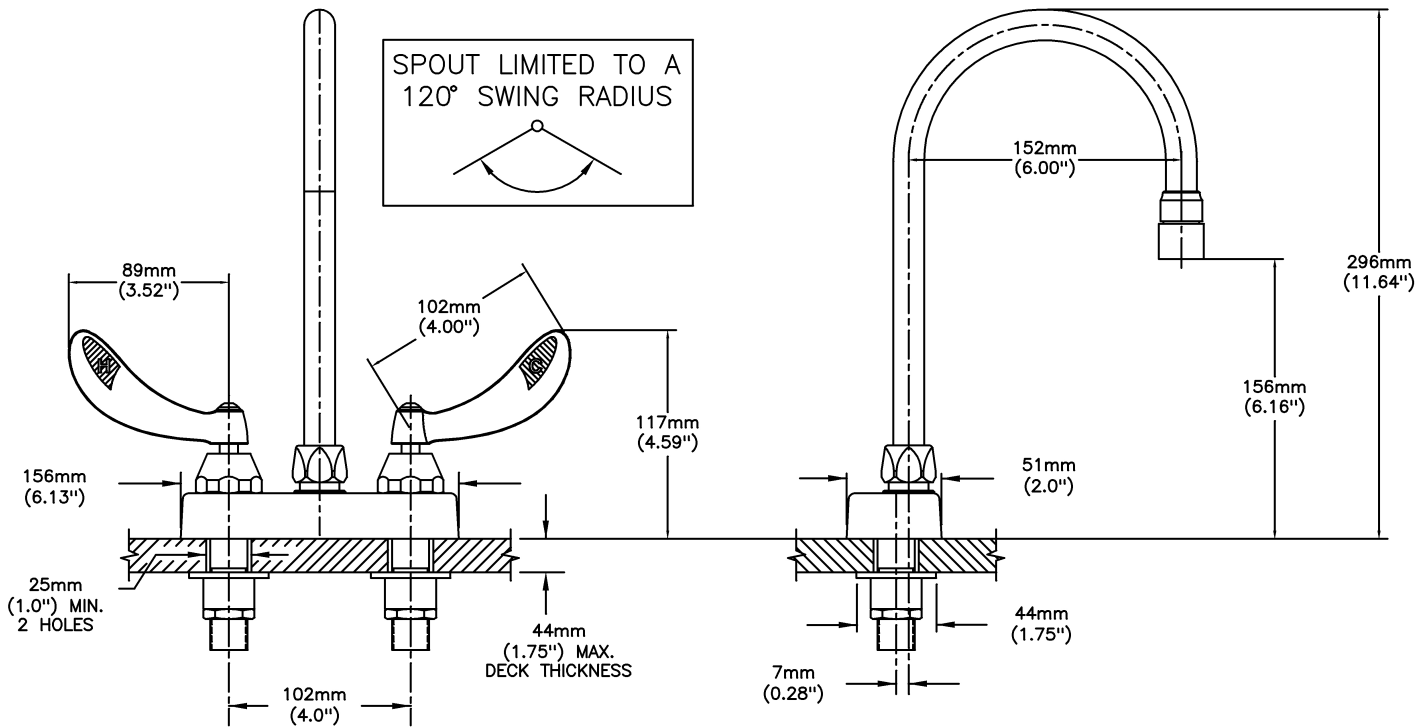

Lavatory Faucets

4" deck LESS pop-up - CER-TECK® ceramic structures

Model No: 27C4954-LS-TI

COMPLIES WITH:

- Verified compliant with 0.25% weighted average Pb content regulations
- CSA certified.
- Complies to ASME A112.18.1/CSA B125.1
- (Contact Delta Representative for State and/or Local Approvals)

NOTES:

27T4 - 4" deck LESS pop-up -TUF-TECK® compression structures

SPECIFICATION:

- HEAVY DUTY CAST BRASS sink faucet
- 102mm (4") centers, two handle
- Polished chrome plated finish
- CER-TECK® ceramic structures
- Metal hold-down package
- Spout#: 9 - Gooseneck spout-6.0" spout reach - 10.4" height (unmounted)- Standard rigid/swivel field installation unless LS Limited swing option selected- Vandal resistant .090" wall thickness-(R4)
- Outlet#: 5 - Vandal Resistant 0.5gpm (1.9 L/min) Non-Aerating Spray Outlet
- Handle#: 4 - 102 mm (4") Blade Handles- ADA Compliant-Sanitary Hoods-Metal-Color indexed-Vandal resistant screws
- 120 degrees limited swing of spout (LS)
- Handle Temperature Indicators

OPERATION:

- Not Available

(Dimensional drawing on following page)

Delta reserves the right (1) to make changes to specifications and materials, and (2) to change or discontinue models, both without notice or obligation. Dimensions are for reference. Measurement may vary plus or minus 6mm(0.25"). Mounting locations are suggested only. Check with local codes for requirements in your area. This spec was produced June 02, 2021.

INLET FOR 3/8" OR 1/2" FLEXIBLE RISER
OR 1/2-14 NPSM COUPLING NUT (NOT SUPPLIED)

Delta reserves the right (1) to make changes to specifications and materials, and (2) to change or discontinue models, both without notice or obligation. Dimensions are for reference. Measurement may vary plus or minus 6mm(0.25"). Mounting locations are suggested only. Check with local codes for requirements in your area. This spec was produced June 02, 2021.