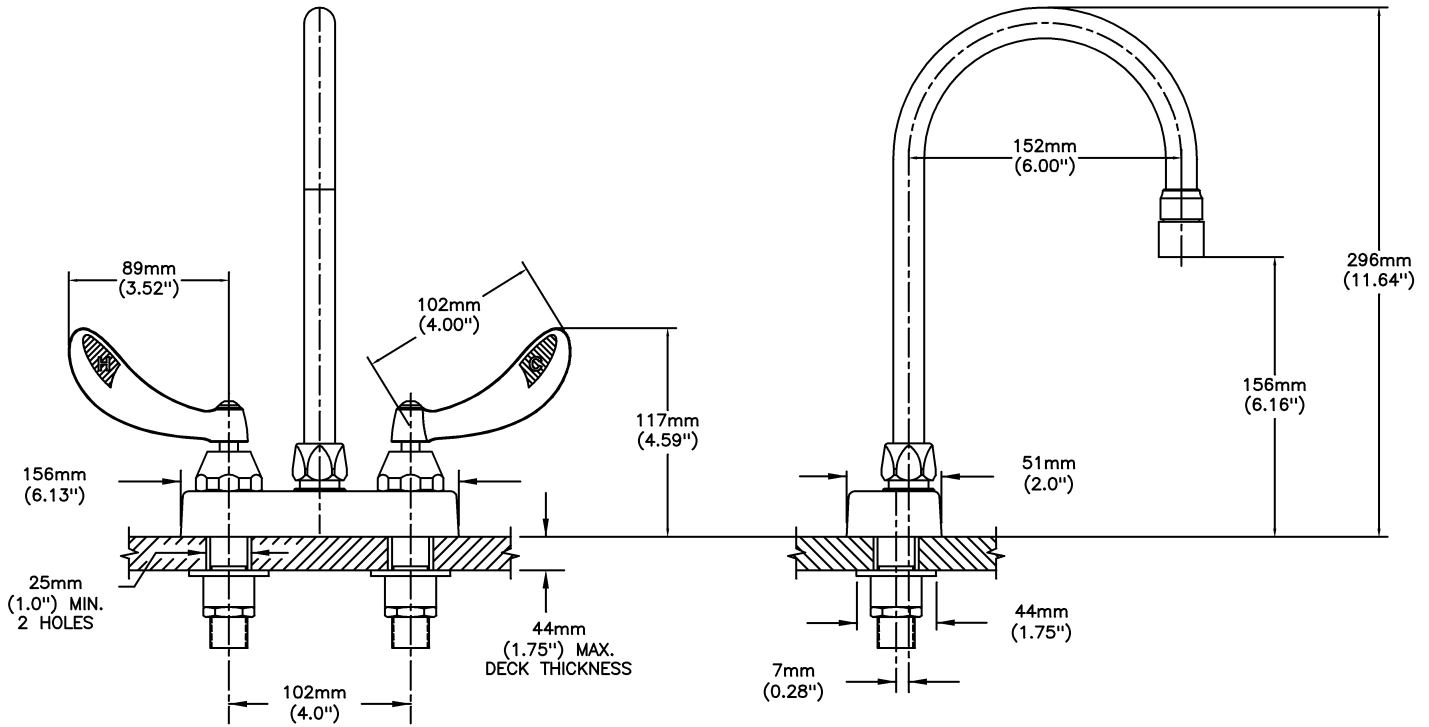

Lavatory Faucets

4" deck LESS pop-up - CER-TECK® ceramic structures

Model No: 27C4944-TI

COMPLIES WITH:

- Verified compliant with 0.25% weighted average Pb content regulations
- CSA certified.
- Complies to ASME A112.18.1/CSA B125.1
- Outlet options 2, 3, 4 and 7 are EPA WaterSense listed
- (Contact Delta Representative for State and/or Local Approvals)

NOTES:

27T4 - 4" deck LESS pop-up -TUF-TECK® compression structures

SPECIFICATION:

- HEAVY DUTY CAST BRASS sink faucet
- 102mm (4") centers, two handle
- Polished chrome plated finish
- CER-TECK® ceramic structures
- Metal hold-down package
- Spout#: 9 - Gooseneck spout-6.0" spout reach - 10.4" height (unmounted)- Standard rigid/swivel field installation unless LS Limited swing option selected- Vandal resistant .090" wall thickness-(R4)
- Outlet#: 4 - Standard 1.5 GPM (5.7 L/Min) Flow Control Aerator
- Handle#: 4 - 102 mm (4") Blade Handles- ADA Compliant-Sanitary Hoods- Metal-Color indexed-Vandal resistant screws
- Handle Temperature Indicators

OPERATION:

- Not Available

(Dimensional drawing on following page)

Delta reserves the right (1) to make changes to specifications and materials, and (2) to change or discontinue models, both without notice or obligation. Dimensions are for reference. Measurement may vary plus or minus 6mm(0.25"). Mounting locations are suggested only. Check with local codes for requirements in your area. This spec was produced July 13, 2021.

INLET FOR 3/8" OR 1/2" FLEXIBLE RISER
OR 1/2-14 NPSM COUPLING NUT (NOT SUPPLIED)

Delta reserves the right (1) to make changes to specifications and materials, and (2) to change or discontinue models, both without notice or obligation. Dimensions are for reference. Measurement may vary plus or minus 6mm(0.25"). Mounting locations are suggested only. Check with local codes for requirements in your area. This spec was produced July 13, 2021.