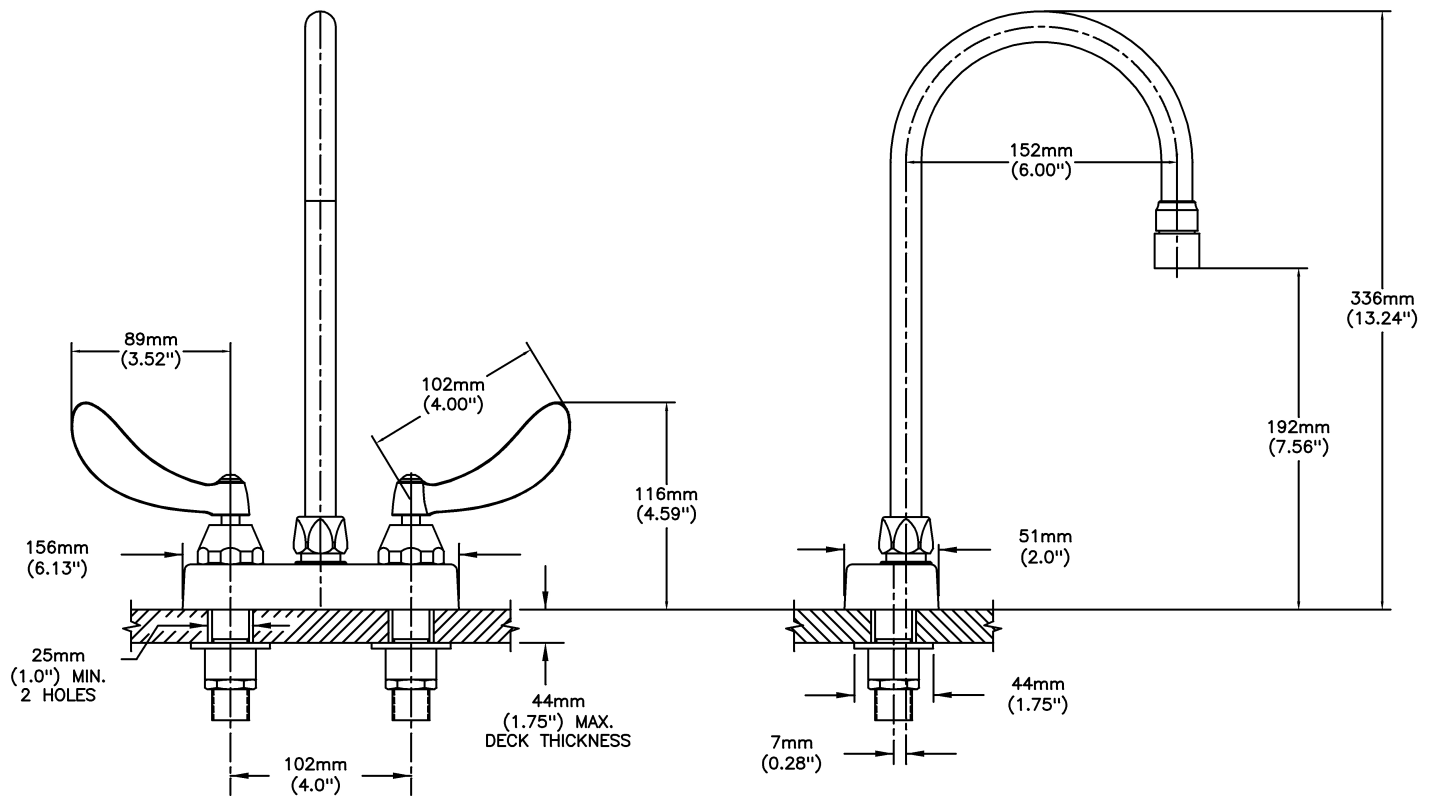

#### SPECIFICATION:

- HEAVY DUTY CAST BRASS sink faucet
- 102mm (4") centers, two handle
- Polished chrome plated finish
- CER-TECK® ceramic structures
- Metal hold-down package
- Spout: R5 - Gooseneck-6.0" spout reach -12.0" height(unmounted)- Standard rigid/swivel field installation unless LS Limited swing option selected-Vandal resistant .090" wall thickness
- Outlet#: 4 - Standard 1.5 GPM (5.7 L/Min) Flow Control Aerator
- Handle#: 4 - 102 mm (4") Blade Handles- ADA Compliant-Sanitary Hoods- Metal-Color indexed-Vandal resistant screws

#### OPERATION:

- Not Available

***(Dimensional drawing on following page)***

Delta reserves the right (1) to make changes to specifications and materials, and (2) to change or discontinue models, both without notice or obligation. Dimensions are for reference. Measurement may vary plus or minus 6mm(0.25"). Mounting locations are suggested only. Check with local codes for requirements in your area. This spec was produced July 13, 2021.

INLET FOR 3/8" OR 1/2" FLEXIBLE RISER  
OR 1/2-14 NPSM COUPLING NUT (NOT SUPPLIED)

Delta reserves the right (1) to make changes to specifications and materials, and (2) to change or discontinue models, both without notice or obligation. Dimensions are for reference. Measurement may vary plus or minus 6mm(0.25"). Mounting locations are suggested only. Check with local codes for requirements in your area. This spec was produced July 13, 2021.