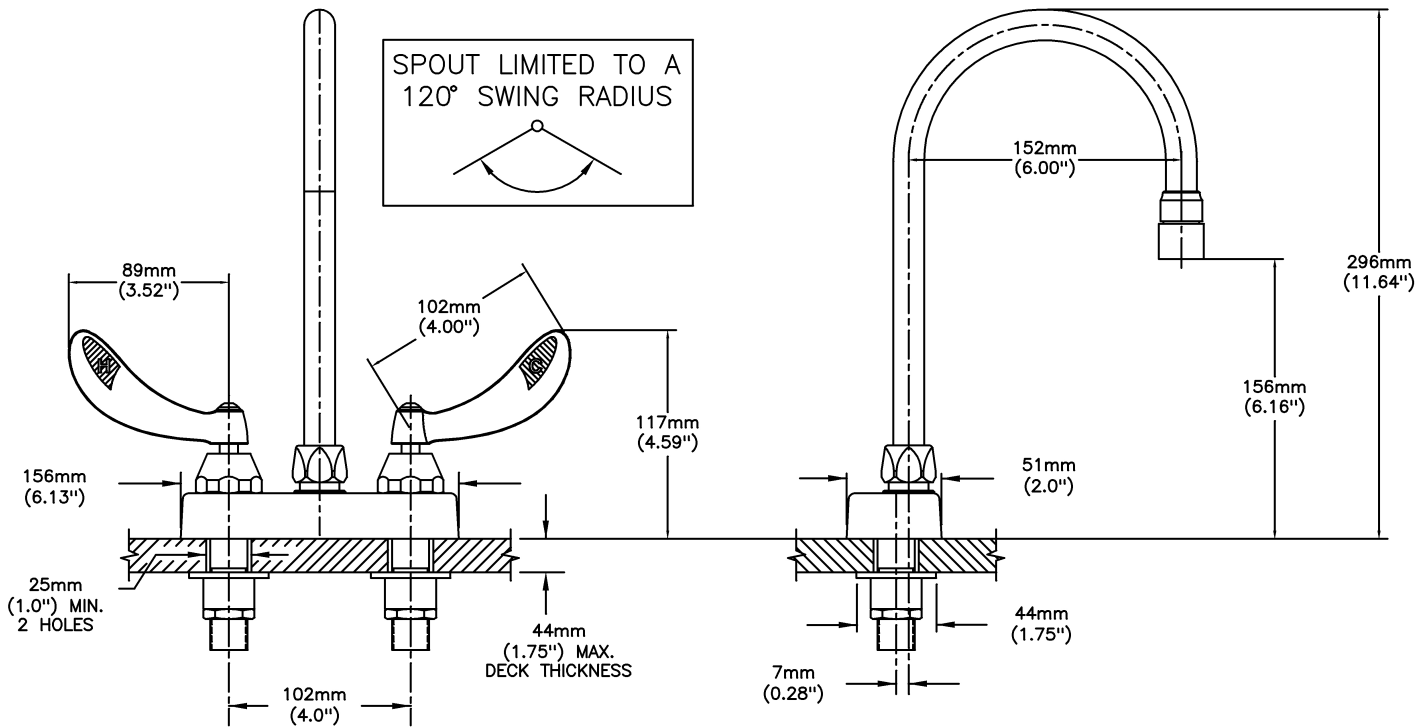

Lavatory Faucets

4" deck LESS pop-up - CER-TECK® ceramic structures

Model No: 27C4944-LS-TI

COMPLIES WITH:

- Verified compliant with 0.25% weighted average Pb content regulations
- CSA certified.
- Complies to ASME A112.18.1/CSA B125.1
- Outlet options 2, 3, 4 and 7 are EPA WaterSense listed
- (Contact Delta Representative for State and/or Local Approvals)

NOTES:

27T4 - 4" deck LESS pop-up -TUF-TECK® compression structures

SPECIFICATION:

- HEAVY DUTY CAST BRASS sink faucet
- 102mm (4") centers, two handle
- Polished chrome plated finish
- CER-TECK® ceramic structures
- Metal hold-down package
- Spout#: 9 - Gooseneck spout-6.0" spout reach - 10.4" height (unmounted)- Standard rigid/swivel field installation unless LS Limited swing option selected- Vandal resistant .090" wall thickness-(R4)
- Outlet#: 4 - Standard 1.5 GPM (5.7 L/Min) Flow Control Aerator
- Handle#: 4 - 102 mm (4") Blade Handles- ADA Compliant-Sanitary Hoods- Metal-Color indexed-Vandal resistant screws
- 120 degrees limited swing of spout (LS)
- Handle Temperature Indicators

OPERATION:

- Not Available

(Dimensional drawing on following page)

Delta reserves the right (1) to make changes to specifications and materials, and (2) to change or discontinue models, both without notice or obligation. Dimensions are for reference. Measurement may vary plus or minus 6mm(0.25"). Mounting locations are suggested only. Check with local codes for requirements in your area. This spec was produced April 16, 2021.

INLET FOR 3/8" OR 1/2" FLEXIBLE RISER
OR 1/2-14 NPSM COUPLING NUT (NOT SUPPLIED)

Delta reserves the right (1) to make changes to specifications and materials, and (2) to change or discontinue models, both without notice or obligation. Dimensions are for reference. Measurement may vary plus or minus 6mm(0.25"). Mounting locations are suggested only. Check with local codes for requirements in your area. This spec was produced April 16, 2021.