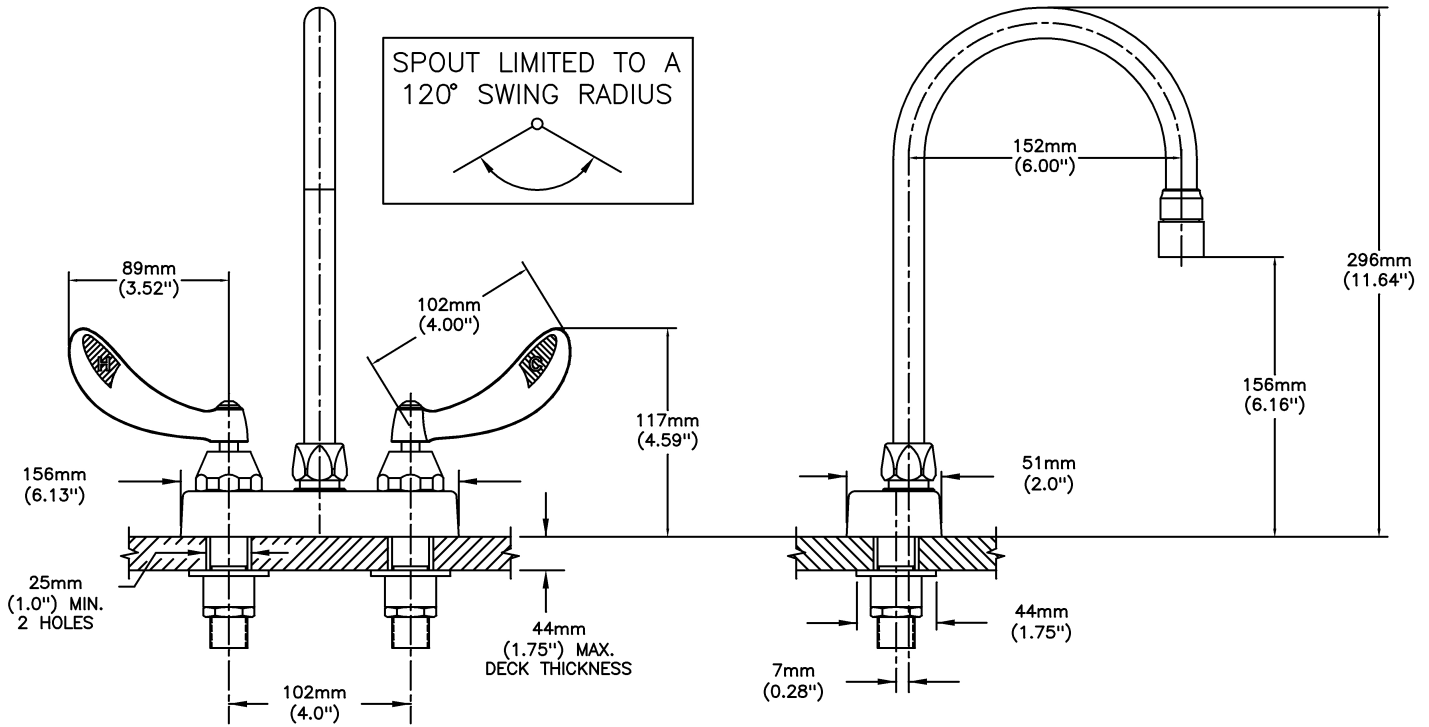

Lavatory Faucets

4" deck LESS pop-up - CER-TECK® ceramic structures

Model No: 27C4934-LS-TI

COMPLIES WITH:

- Verified compliant with 0.25% weighted average Pb content regulations
- CSA certified.
- Complies to ASME A112.18.1/CSA B125.1
- Outlet options 2 and 7 are EPA WaterSense listed
- (Contact Delta Representative for State and/or Local Approvals)

NOTES:

27T4 - 4" deck LESS pop-up -TUF-TECK® compression structures

SPECIFICATION:

- HEAVY DUTY CAST BRASS sink faucet
- 102mm (4") centers, two handle
- Polished chrome plated finish
- CER-TECK® ceramic structures
- Metal hold-down package
- Spout#: 9 - Gooseneck spout-6.0" spout reach - 10.4" height (unmounted)- Standard rigid/swivel field installation unless LS Limited swing option selected- Vandal resistant .090" wall thickness-(R4)
- Outlet#: 3 - Vandal Resistant 1.5 gpm (5.7L/min) Flow Control Aerator
- Handle#: 4 - 102 mm (4") Blade Handles- ADA Compliant-Sanitary Hoods- Metal-Color indexed-Vandal resistant screws
- 120 degrees limited swing of spout (LS)
- Handle Temperature Indicators

OPERATION:

- Not Available

(Dimensional drawing on following page)

Delta reserves the right (1) to make changes to specifications and materials, and (2) to change or discontinue models, both without notice or obligation. Dimensions are for reference. Measurement may vary plus or minus 6mm(0.25"). Mounting locations are suggested only. Check with local codes for requirements in your area. This spec was produced May 25, 2021.

INLET FOR 3/8" OR 1/2" FLEXIBLE RISER
OR 1/2-14 NPSM COUPLING NUT (NOT SUPPLIED)

Delta reserves the right (1) to make changes to specifications and materials, and (2) to change or discontinue models, both without notice or obligation. Dimensions are for reference. Measurement may vary plus or minus 6mm(0.25"). Mounting locations are suggested only. Check with local codes for requirements in your area. This spec was produced May 25, 2021.